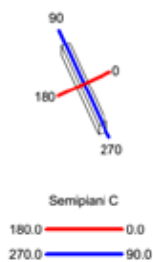

transparent diffuser 75°
Mid Power LED

GENERAL INFORMATIONS:

Kindly note that atmospheric agents (such as lightnings, etc) , electrostatics charges or disturbances on the installation not caused by Aldabra lighting fixtures and Led drivers indicated by Aldabra itself, may cause damages on the fixtures. It is necessary that the electrical installation where the LED lighting fittings and their power supply units and control gears are installed must be equipped with proper devices for the protection and suppression of transient phenomena (SPD, isolation transformer, etc...). Such devices must be coordinated with the other protections of the installation; on this theme, it's necessary to refer to the electrical installations norms which are in force in each country.