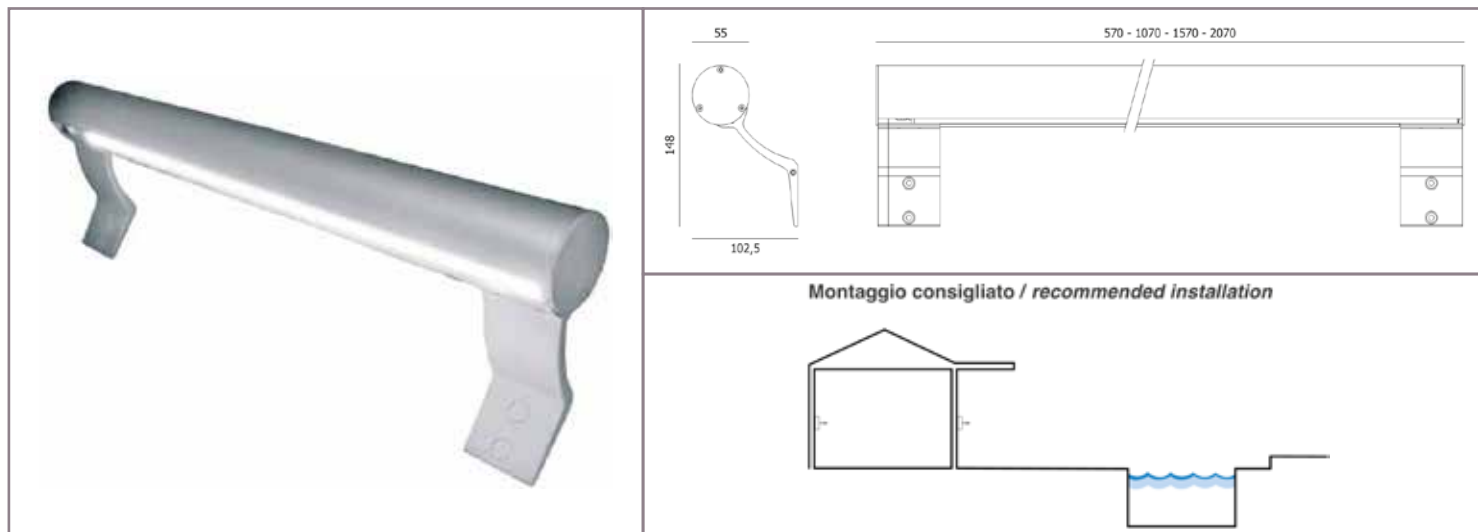

VEGA Monochromatic

DATA-SHEET

PRODUCT DESCRIPTION:

Handrail designed for indoor and outdoor applications creating a uniform light towards the pathway.
Body finished anodized aluminum, stainless steel and polycarbonate transparent.
UV resistance of all materials.

TECHNICALS FEATURES:

Materials	Aluminium alloy extrusion UNI 6060 ; Stainlesssteel AISI 316L ; Polycarbonate
Finishes	natural anodized aluminium
Power Supply	24 Vdc constant voltage ($\pm 5\%$)
Power	Power LED: 13 W/m (pitch 100) ; 26 W/m (pitch 50) Mid Power LED: 12 W/m (pitch 20)
Light Source	Power LED or Mid Power LED
Pitch	100 mm ; 50 mm ; 20 mm
Color Temperature	3000 K ; 4000 K
Ra	> 80
Chromatic Selection	Power LED: Mac-Adam 2-step Mid Power LED: Mac-Adam 3-step
Lifetime	> 50000 h (TM21)
Optics	Transparent diffuser 75°
Tc metal body	< 90 °C
Ta operating temperature	- 30 ÷ 50 C°
Ts surface temperature	≤ 65 °C
Functions	On/Off ; dimmable
Cable	AD8 PBS8-F 3x0,5mm ² (White, Black, Green) Ø 4,2 mm L. 1 m
Weigth	2900 g/m
Installations	Surface mounted (wall)
Norms	60598-1 ; 60598-2 and its parts