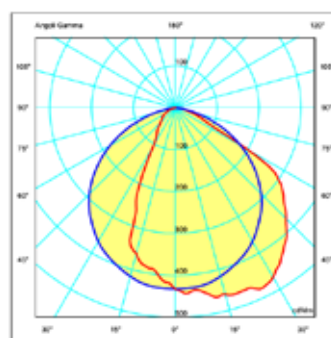

transparent diffuser 75°
Mid Power LED

GENERAL INFORMATIONS:

Kindly note that atmospheric agents (such as lightnings, etc) , electrostatics charges or disturbances on the installation not caused by Aldabra lighting fixtures and Led drivers indicated by Aldabra itself, may cause damages on the fixtures. It is necessary that the electrical installation where the LED lighting fittings and their power supply units and control gears are installed must be equipped with proper devices for the protection and suppression of transient phenomena (SPD, isolation transformer, etc...). Such devices must be coordinated with the other protections of the installation; on this theme, it's necessary to refer to the electrical installations norms which are in force in each country.