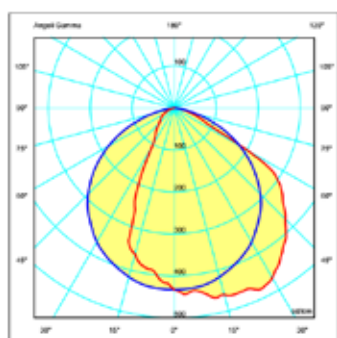

VEGA Monochromatic DATA-SHEET

GENERAL FEATURES:

	Power LED (W)	Mid Power LED (W)	length (mm)	pitch (mm)
VEG.01.XXXXX.X	7		570	100
VEG.02.XXXXX.X	13		1070	100
VEG.03.XXXXX.X	20		1570	100
VEG.04.XXXXX.X	24		2070	100
VEG.05.XXXXX.X	13		570	50
VEG.06.XXXXX.X	26		1070	50
VEG.07.XXXXX.X	39		1570	50
VEG.08.XXXXX.X	48		2070	50
VEG.09.XXXXX.X		6	570	20
VEG.10.XXXXX.X		12	1070	20
VEG.11.XXXXX.X		18	1570	20
VEG.12.XXXXX.X		24	2070	20

OPTICAL FEATURES:

VEG.XX.TXXXX.X	Transparent diffuser 104°

LED FEATURES:

	Power LED	Mid Power LED	lm/W	Ra	Chromatic selection
VEG.XX.X30XX.X	3000K warm white		118	>80	MacAdam 2-step
VEG.XX.X40XX.X	4000K neutral white		130	>80	MacAdam 2-step
VEG.XX.X30XX.X		3000K warm white	160	>80	MacAdam 3-step
VEG.XX.X40XX.X		4000K neutral white	180	>80	MacAdam 3-step

FINISHES FEATURES:

VEG.XX.XXXA1.X	Anodized aluminium

transparent diffuser 75°
Power LED