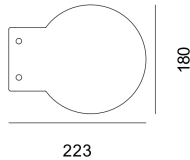

LOCH M180

Color

2700 K
2174 lm

3000 K
2200 lm

4000 K
2453 lm

Emission

21°

45°

65°

Power
18 W

Codes
Technical details

IP66

IK08