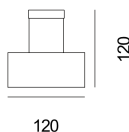

STRAL

HOKU

HOKU Closing ring with parallel lines knurling. Projector and housing base in AISI 316L stainless steel. Extra-clear tempered glass 4 mm thick. 360° rotation of the projector inside the base. GU4 lampholder for the D-50 version with remote power supply and GU10 for the D-70 version. HCT surface finish available in three variants. Installation on the floor, wall, and ceiling through opposite bracket.

HOKU D50

GU 4

12 V

Codes
Technical details

IP66

IK08

↻ Orientable

HOKU D70

GU 10

220 V

Codes
Technical details

IP66

IK08

↻ Orientable

F W Lighting - The Light House - 37 Wadham Grove - Emersons Green - Bristol - BS16 7DX

+44 (0) 7891 919 169

info@fw-lighting.com

www.fw-lighting.com