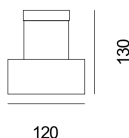

IP66

IK08

↻ Orientable

HOKU D70

GU 10