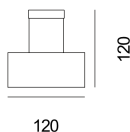

STRAL

HOKU

HOKU Closing ring with parallel lines knurling. Projector and housing base in AISI 316L stainless steel. Extra-clear tempered glass 4 mm thick. 360° rotation of the projector inside the base. GU4 lampholder for the D-50 version with remote power supply and GU10 for the D-70 version. HCT surface finish available in three variants. Installation on the floor, wall, and ceiling through opposite bracket.

HOKU D50

GU 4

12 V

Codes
Technical details

IP66

IK08

↻ Orientable

HOKU D70

GU 10

220 V

Codes
Technical details

IP66

IK08

↻ Orientable

F W Lighting - The Light House - 37 Wadham Grove - Emersons Green - Bristol - BS16 7DX

+44 (0) 7891 919 169

info@fw-lighting.com

www.fw-lighting.com