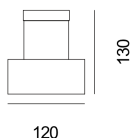

IP66

IK08

↻ Orientable

HOKU D70

GU 10