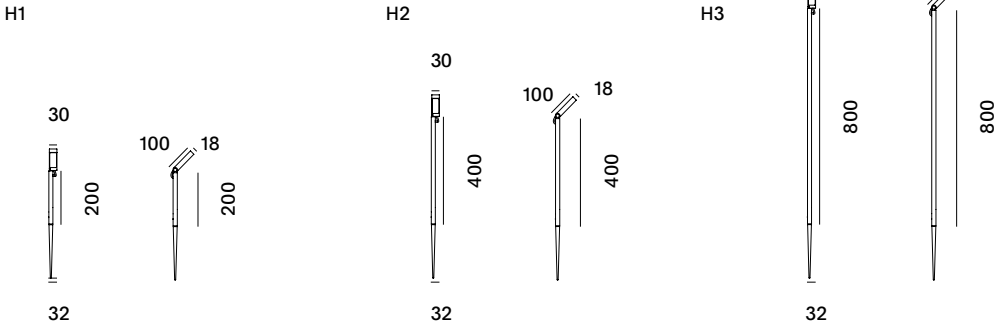

STRAL

BENTH T100

BENTH T100 Projector and spike in AISI 316L stainless steel. Adjustable head, variable and adaptable spike height. Black silk-screened extra-clear tempered glass 4 mm thick. Power cable inserted inside the spike for cuts and accidental damage protection. 4 LEDs with 20° and 45° optics at 2700K, 3000K and 4000K. Remote power supply. HCT surface finish available in three variants.

2700 K 409 lm	3000 K 433 lm	4000 K 466 lm	Emission  20°  45°
Power 5 W		Codes Technical details	

IP65 IK07 REQUIRES DRIVER

BENTH T100

F W Lighting - The Light House - 37 Wadham Grove - Emersons Green - Bristol - BS16 7DX