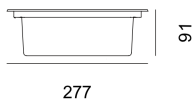

BASE V02

Color	2700 K 1482 lm	3000 K 1500 lm	4000 K 1673 lm	Emission
				21°
				45°
				65°
Power	12 W			
	Codes Technical details			
	IP66	IP67	IK08