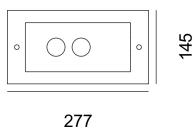

STRAL

BASE V02

BASE V02 Frame and lamp body in stainless steel, including the part recessed in the ground. Stainless steel fixing screws with colour matched to the finish. Horizontal or vertical asymmetrical reflector. Optics from 21°, 45° and 65° at 2700K, 3000K and 4000K. Installation in the ground and/or on the floor through polyethylene outer casing. 8mm extra-clear tempered glass. Integrated power supply. HCT surface finish available in three variants.

BASE V02

Color	2700 K 1482 lm	3000 K 1500 lm	4000 K 1673 lm	Emission
				21°
				45°
				65°
Power	12 W			
	Codes Technical details			
	IP66	IP67	IK08	

F W Lighting - The Light House - 37 Wadham Grove - Emersons Green - Bristol - BS16 7DX