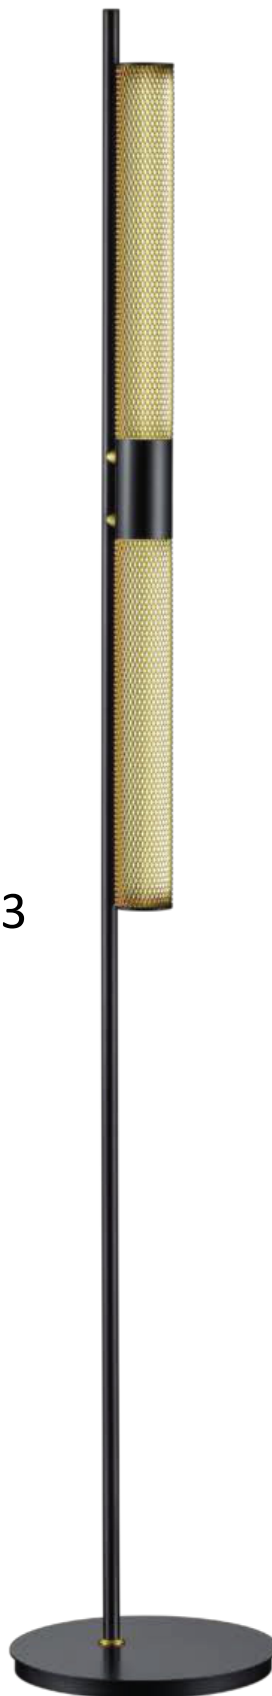

have sturdy and durable...
We can apply...
and waterproof for... products.

KÍZE MOBÍLYA A S

BAULMANN

NEW SANDY Collection

3D Printed decorative lighting from natural SAND!

903.254.00

34.162.03-121

64.512.69

64.239.03

24.238.03

14.238.03

24.162.03-874

64.272.03-871

14.162.03-873

63.328.69-4219

14.402.69

13.328.69-4218

24.402.69

903.037.20

64.256.54-903

64.256.69-903

64.510.69

64.185.03

64.182.14