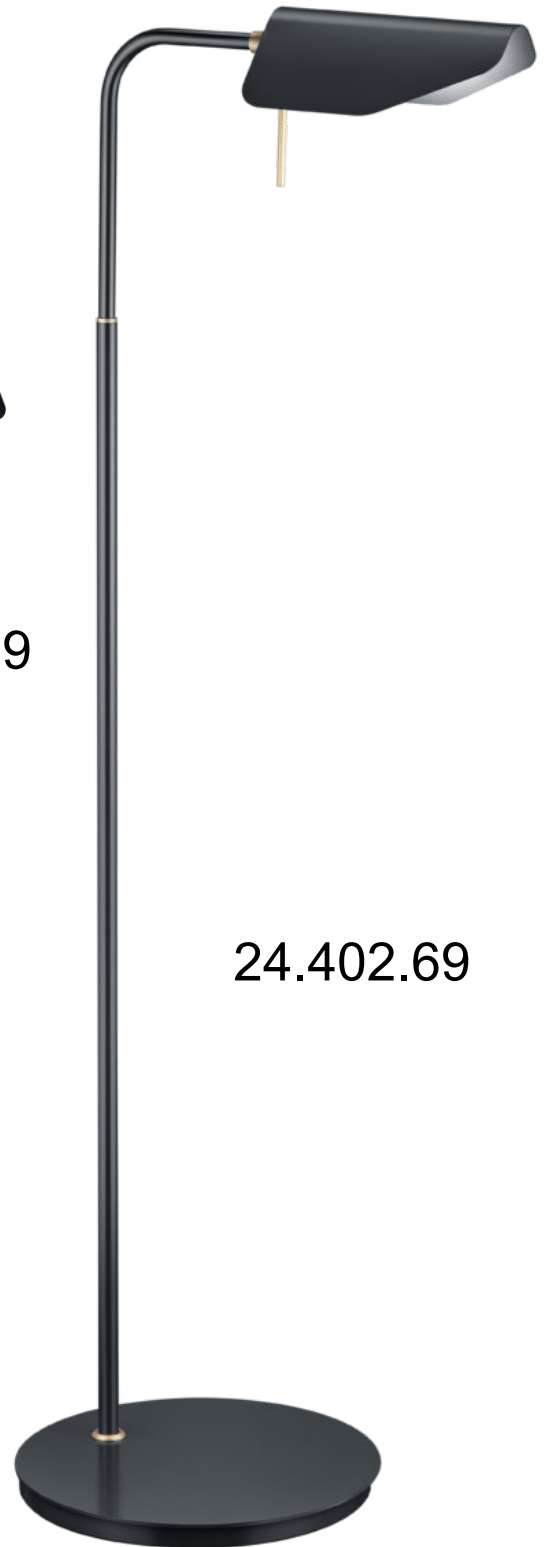

have sturdy and durable...
We can apply...
and waterproof for... products.

KÍZE MOBÍLYA A S

BAULMANN

NEW SANDY Collection

3D Printed decorative lighting from natural SAND!

903.254.00

34.162.03-121

64.512.69

64.239.03

24.238.03

14.238.03

24.162.03-874

64.272.03-871

14.162.03-873

63.328.69-4219

14.402.69

13.328.69-4218

24.402.69

903.037.20

64.256.54-903

64.256.69-903

64.510.69

64.185.03

64.182.14