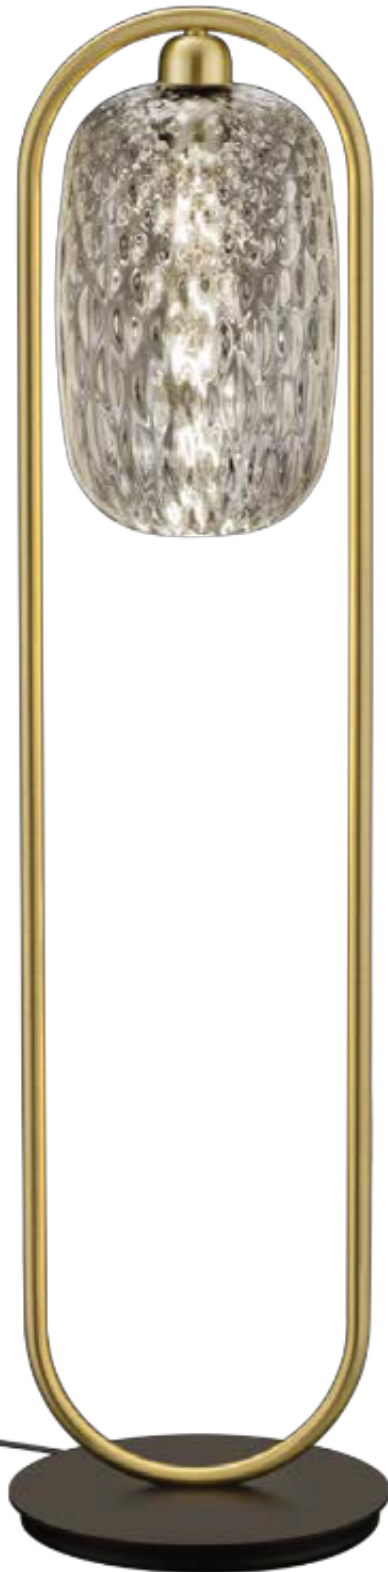

have sturdy and durable...
We can apply...
and waterproof for... products.

KÍZE MOBÍLYA A S

BAULMANN

NEW SANDY Collection

3D Printed decorative lighting from natural SAND!

903.254.00

34.162.03-121

64.512.69

64.239.03

24.238.03

14.238.03

24.162.03-874

64.272.03-871

14.162.03-873

63.328.69-4219

14.402.69

13.328.69-4218

24.402.69

903.037.20

64.256.54-903

64.256.69-903

64.510.69

64.185.03

64.182.14