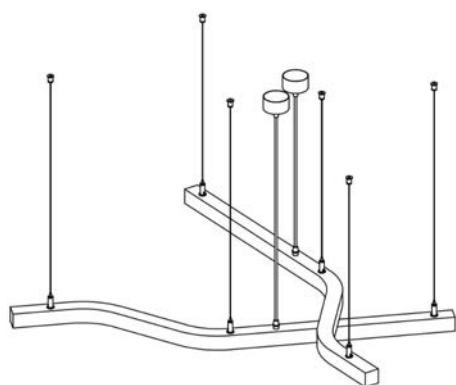

Project image for reference only.
2x 904.470.25 shown

Project configuration

903.470.25

Surface:	Matt Gold Painted .25 Black Ceiling
Driver	Cap .69 Remote LED Driver
Wattage / Colour	10 W / 2700k std. Options available
Temp: Composition	Metal frame Opal Acrylic Diffuser
Suspension System:	Steel Wire Suspension
Voltage:	12 V
Protection type :	IP20
Safety norm:	CE
EEC-Light sources:	A++ - A