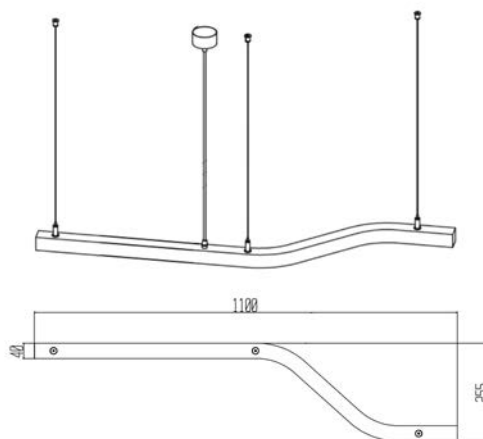

Project image for reference only.
2x 904.470.25 shown

Project configuration

903.470.25

Surface:	Matt Gold Painted .25 Black Ceiling
Driver	Cap .69 Remote LED Driver
Wattage / Colour	10 W / 2700k std. Options available
Temp: Composition	Metal frame Opal Acrylic Diffuser
Suspension System:	Steel Wire Suspension
Voltage:	12 V
Protection type :	IP20
Safety norm:	CE
EEC-Light sources:	A++ - A