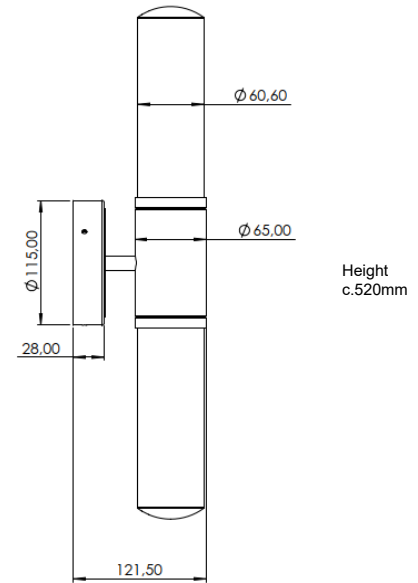

## 903.037.20

**Surface:** satin brass (.03)  
**Lamp socket:** for 2 x E14  
**Height:** ca. 520 mm  
**Width:** ca. 120 mm  
**Voltage:** 230 V  
**Protection class:** I  
**Safety norm:** CE  
**EEC-Light sources:** A++-E

wall luminaire  
 finish: satin brass (.03)  
 2 x E14 for LED bulbs  
 2 x Conturax reeded glass-tube, frosted  
 height ca. 520 mm

Conturax® glass features an inner surface polymer coating that adds strength and resilience, as well as protection in the event of breakage.

## 903.037.00

**Surface:** antique bronze brushed (.52)  
**Lamp socket:** for 2 x E14  
**Height:** ca. 470 mm  
**Width:** ca. 120 mm  
**Voltage:** 230 V  
**Protection class:** I  
**Safety norm:** CE  
**EEC-Light sources:** A++-E

wall luminaire  
 finish: antique bronze brushed (.52)  
 for 2 x E14 for LED bulbs  
 2 x Conturax reeded glass-tube, clear  
 height ca. 470 mm

Conturax® glass features an inner surface polymer coating that adds strength and resilience, as well as protection in the event of breakage.