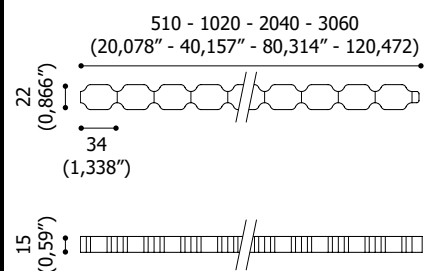

Technical drawings