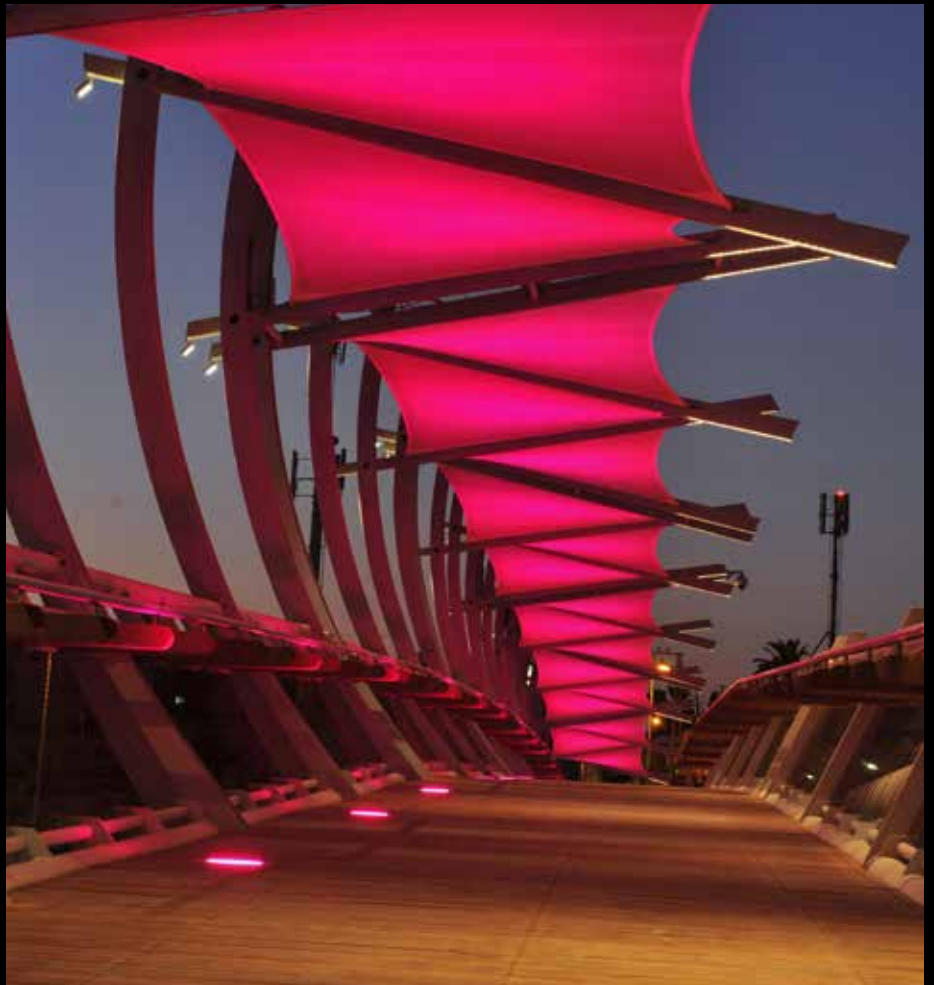

Made in Italy

 3-STEP MACADAM	110 - 145 lm/W	3 - 22 W
4° - 10° - 15° 25° - 30° - 45°	surface mounted	

IP66 IK06

Technical drawings

Star 120 Compact

Star 120

STAR

Professional recessed fixture suitable for indoor and outdoor settings