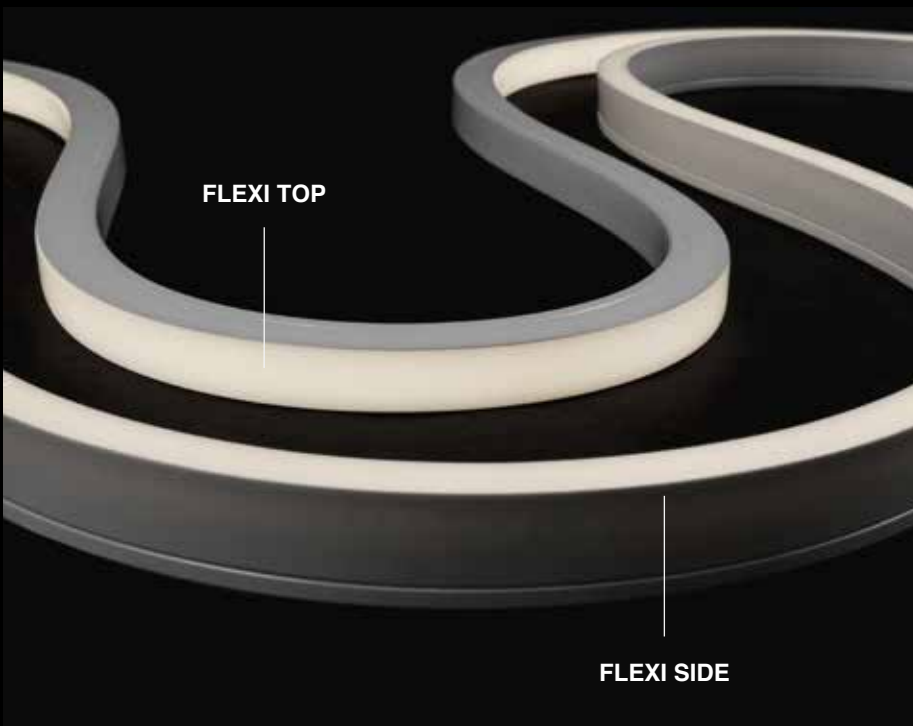

 <p>3-STEP MACADAM</p>	<p>140 - 180 lm/W</p>	<p>15 W/m</p>
	<p>narrow medium wide beam elliptical optics</p>	<p>surface mounted</p>
 	<p>IP66 IP67 IK05</p>	

Technical drawings

FLEXI TOP

Professional top bendable lighting fixture for indoor, outdoor and underwater installation