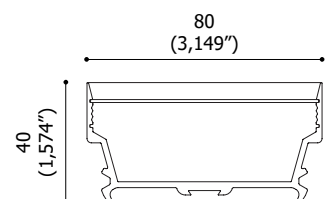

EK4

Professional modular linear lighting system for signal lighting suitable for indoor, outdoor and underwater settings

Made in Italy

3-STEP
MACADAM

140 - 180
lm/W

36
W/m

opal
diffuser

recessed
with
housing

IP66

IP68

IP69

IK10

Technical drawings