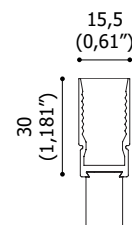

Technical drawings

Aluminium

Stainless steel