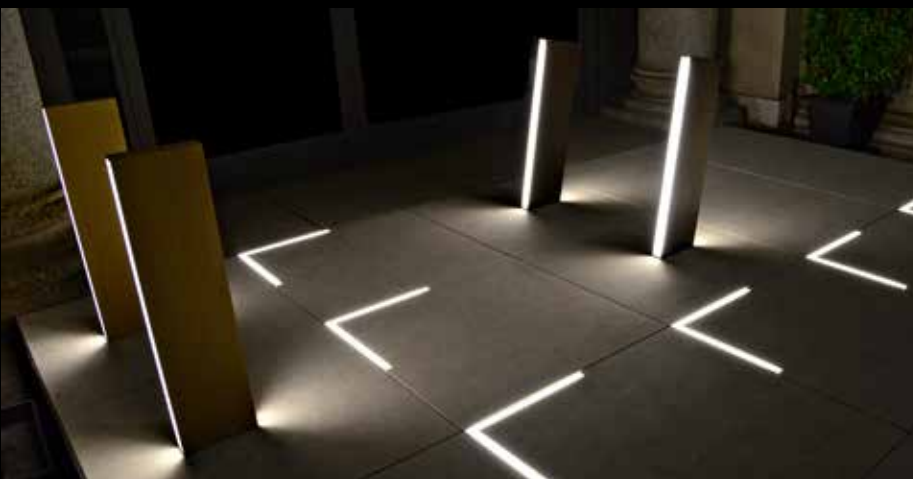

Technical drawings

Eclips Q

Eclips R

Eclips 30

ECLIPS

Made in Italy

Recessed fixture with asymmetric light beam for indoor and outdoor applications, available in square, rectangular and round versions

	105 - 130 lm/W	1 - 4 W
asymmetric optics	recessed	
	IP65 IK08	

Technical drawings

Eclips 30 Eclips R

28 (1,102") 28 (1,102")

70 (2,755") Ø65 (2,559")

Eclips Q

28 (1,102")

65 (2,559")

STECCO

Made in Italy

Family of stainless steel bollards made of resin and high resistance ceramic suitable for outdoor

	140 - 180 lm/W	60 W
opal diffuser	surface mounted	
		
IP66	IK06	

Technical drawings

	Stecco	Stecco 10
Height	707,5 (27,854")	707,5 (27,854")
Width	45 (1,771")	180 (7,086")
Angle		10°