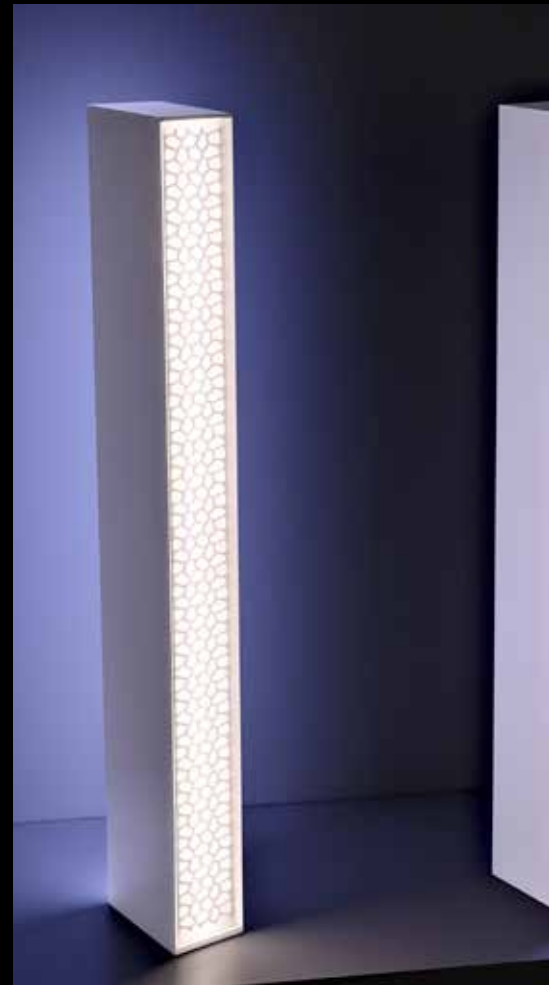

STECCO

Made in Italy

Family of stainless steel bollards made of resin and high resistance ceramic suitable for outdoor

	140 - 180 lm/W	60 W
opal diffuser	surface mounted	
IP66	IK06	

Technical drawings

	Stecco	Stecco 10
Height	707,5 (27,854")	707,5 (27,854")
Width	45 (1,771")	180 (7,086")
Angle		10°