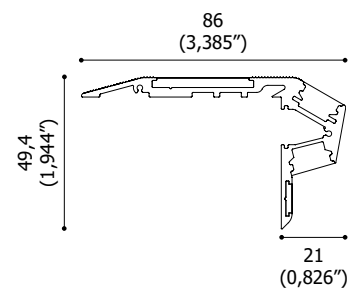

TRACCIA

Made in Italy

Professional linear signal system for direct and indirect lighting suitable for indoor and outdoor settings

3-STEP
MACADAM

140 - 180
lm/W

18
W/m

opal and
transparent
diffuser

surface
mounted

IP65

IP67

IK09

Technical drawings