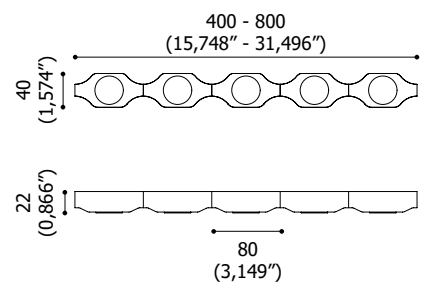

Technical drawings

	Aluminium	Stainless steel
Width	35 (1,377")	35 (1,377")
Height	71,3 (2,807")	56,3 (2,216")

24 Vdc aluminium version

XTREME 22

Made in Italy

High performances professional linear lighting system suitable for indoor, outdoor and underwater wall grazing

 2-STEP MACADAM	105 - 130 lm/W	20 W/m
13° - 23° - 35° elliptical	surface mounted	
		
IP66	IP68	IP69

Technical drawings

	Aluminium	Stainless steel
Width	23,5 (1,787")	23,5 (1,787")
Height	59 (0,925")	49,3 (1,94")

9 - 18
W

10° - 30° - 45°
elliptical

surface
mounted

IP66 IP67 IK10

Technical drawings

MINIVER

Professional flexible linear lighting system suitable for indoor and outdoor settings

Made in Italy