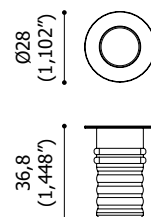

Technical drawings