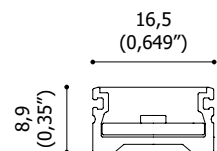

Technical drawings