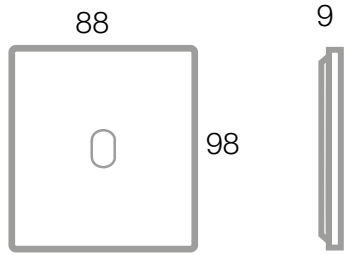

New Style 44 Corian® white front plates for round/square box with lightable toggle control. Customizable with brand name or logo.

□ **44PCNT21B**
Corian® PLATE ONLY
Corian white

444002B

- Toggle two-way switches 250V
444002B Two-way switch - toggle white colour
supplied with no. 1 plastic white ring - 1 module