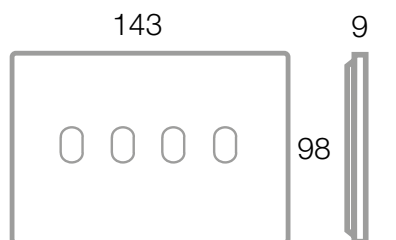

- Toggle two-way switches 250V
444002B Two-way switch - toggle white colour
supplied with no. 1 plastic white ring - 1 module

- Toggle intermediate switches 250V
444004B 1P 10AX lightable toggle intermediate
switch - toggle white colour - supplied with no.
1 plastic white ring - 1 module

- Toggle push-buttons 250V
444005B 1P NO 10A lightable toggle push-button -
toggle white colour supplied with no. 1 plastic white
ring - 1 module

- 2P toggle one way switches 250V
444010B/20A 2P 20AX lightable toggle one way
switch - toggle white colour supplied with no. 1
plastic white ring - 1 module

- rolling blind switches 250V
444051B 1P 10AX toggle rolling blind switch (3
terminals) - 3 positions (central OFF) - with inter block
- toggle white colour - supplied with no. 1 plastic
white ring - 1 module

- Toggle rolling blind push button 250V
444053B 1P 10A toggle rolling blind push button (3
terminals) - 3 positions (central OFF) - with inter block
- toggle white colour - supplied with no. 1 plastic
white ring - 1 module