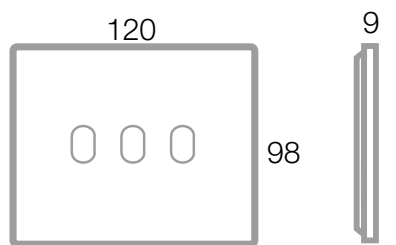

- Toggle two-way switches 250V
444002B Two-way switch - toggle white colour
supplied with no. 1 plastic white ring - 1 module

- Toggle intermediate switches 250V
444004B 1P 10AX lightable toggle intermediate
switch - toggle white colour - supplied with no.
1 plastic white ring - 1 module

- Toggle push-buttons 250V
444005B 1P NO 10A lightable toggle push-button -
toggle white colour supplied with no. 1 plastic white
ring - 1 module

- 2P toggle one way switches 250V
444010B/20A 2P 20AX lightable toggle one way
switch - toggle white colour supplied with no. 1
plastic white ring - 1 module

- rolling blind switches 250V
444051B 1P 10AX toggle rolling blind switch (3
terminals) - 3 positions (central OFF) - with inter block
- toggle white colour - supplied with no. 1 plastic
white ring - 1 module

- Toggle rolling blind push button 250V
444053B 1P 10A toggle rolling blind push button (3
terminals) - 3 positions (central OFF) - with inter block
- toggle white colour - supplied with no. 1 plastic
white ring - 1 module