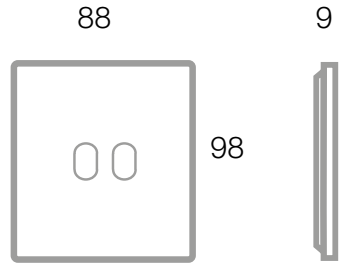

New Style 44 Corian® white front plates for round/square box with lightable toggle control. Customizable with brand name or logo.

□ **44PCNT21B**
Corian® PLATE ONLY
Corian white

444002B

- Toggle two-way switches 250V
444002B Two-way switch - toggle white colour
supplied with no. 1 plastic white ring - 1 module