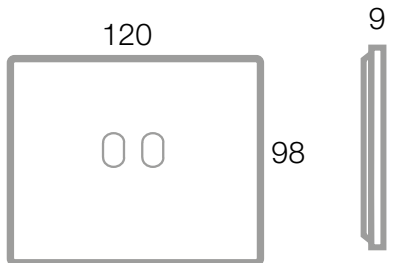

- Toggle two-way switches 250V
444002B Two-way switch - toggle white colour
supplied with no. 1 plastic white ring - 1 module

- Toggle intermediate switches 250V
444004B 1P 10AX lightable toggle intermediate
switch - toggle white colour - supplied with no.
1 plastic white ring - 1 module

- Toggle push-buttons 250V
444005B 1P NO 10A lightable toggle push-button -
toggle white colour supplied with no. 1 plastic white
ring - 1 module

- 2P toggle one way switches 250V
444010B/20A 2P 20AX lightable toggle one way
switch - toggle white colour supplied with no. 1
plastic white ring - 1 module

- rolling blind switches 250V
444051B 1P 10AX toggle rolling blind switch (3
terminals) - 3 positions (central OFF) - with inter block
- toggle white colour - supplied with no. 1 plastic
white ring - 1 module

- Toggle rolling blind push button 250V
444053B 1P 10A toggle rolling blind push button (3
terminals) - 3 positions (central OFF) - with inter block
- toggle white colour - supplied with no. 1 plastic
white ring - 1 module