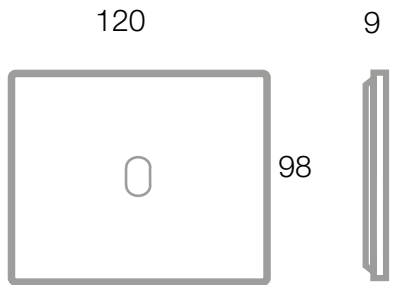

- Toggle push-buttons 250V
444005B 1P NO 10A lightable toggle push-button -
toggle white colour supplied with no. 1 plastic white
ring - 1 module