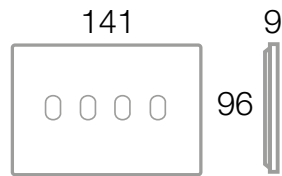

■ **44PAN04ALS**

Alluminio naturale spazzolato
Natural brushed aluminium

Mounting support required to fit UK back box
44A04

■ **44PAN04ANS**

Alluminio antracite spazzolato
Anthracite brushed aluminium

- **444002CR**

1P 10AX lightable toggle two-way switch - toggle chrome colour + 1 plastic chrome ring = 1 module

- **444010CR/20A**

2P 20AX lightable toggle one way switch - toggle chrome colour supplied with chrome ring = 1 module

- **444053CR**

1P 10A toggle rolling blind switch (3 terminals) - 3 positions (central OFF) - with interblock toggle chrome colour - supplied with Chrome ring - 1 module

- ((($ $ (7 F ')

1P 10AX lightable toggle intermediate switch - toggle chrome colour supplied with chrome ring = 1 module

444051CR

1P 10AX toggle rolling blind switch (3 terminals) - 3 positions (central OFF) - with interblock - toggle chrome colour - supplied with chrome ring - 1 module

- **444005CR**

1P NO 10A lightable toggle push-button - toggle chrome colour supplied with no. 1 plastic chrome ring - 1 module

444002OT

1P 10AX lightable toggle two-way switch

444051OT

1P 10AX toggle rolling blind switch (3 terminals) - 3 positions (central OFF)

444010OT/20A

2P 20AX lightable toggle one way switch

444005OT

1P NO 10A lightable toggle push-button

444004OT

1P 10AX lightable toggle intermediate switch

444053OT

1P 10A toggle rolling blind push button (3 terminals) - 3 positions (central OFF)