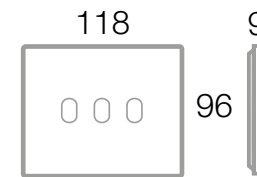

■ **44PAN03ALS**

Alluminio naturale spazzolato
Natural brushed aluminium

Mounting support required to fit UK back box
44A03

■ **44PAN03ANS**

Alluminio antracite spazzolato
Anthracite brushed aluminium