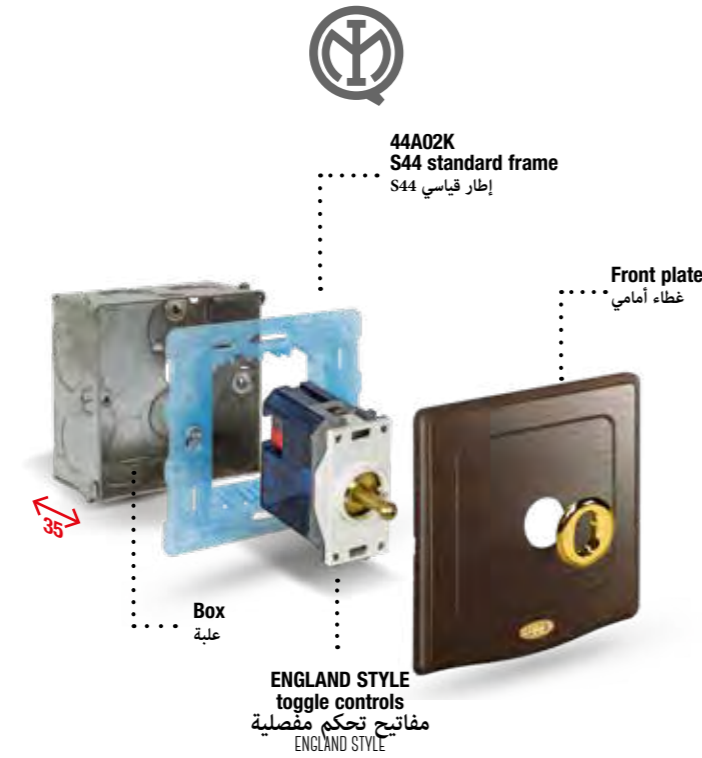

HOME AUTOMATION DEVICES

اجهزة المنازل الذكية

AVE patent no. 205, no. 209, no. 211, no. 212 and no. 197

WOOD SOLUTIONS

اكسسوارات من الخشب

AVE patent no. 197, no. 205, no. 209, no. 211, no. 212, no. 227 and no. 247

■ BS4KNXT22NOC KNX
2 Gang toggle switch KNX
مفاتيح بشكل مفصلي بتقنية KNX

■ BS4KNXT33NOC KNX
3 Gang toggle switch KNX
ثلاث مفاتيح بشكل مفصلي بتقنية KNX

■ BS4KNXT43NOC KNX
4 Gang toggle switch KNX
أربع مفاتيح بشكل مفصلي بتقنية KNX

■ BSKNXT22NOC KNX
2 Gang switch KNX
مفاتيح بتقنية KNX

■ BSKNXT33NOC KNX
3 Gang switch KNX
ثلاث مفاتيح بتقنية KNX

■ BSKNXT43NOC KNX
4 Gang switch KNX
أربع مفاتيح بتقنية KNX