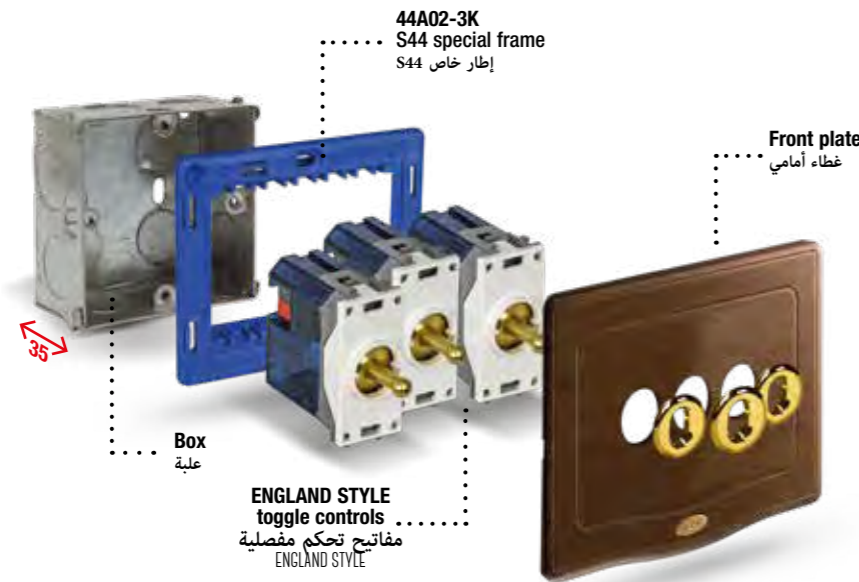

HOME AUTOMATION DEVICES

اجهزة المنازل الذكية

AVE patent no. 205, no. 209, no. 211, no. 212 and no. 197

WOOD SOLUTIONS

اكسسوارات من الخشب

AVE patent no. 197, no. 205, no. 209, no. 211, no. 212, no. 227 and no. 247

■ BS4KNXT22NOC KNX
2 Gang toggle switch KNX
مفاتيح بشكل مفصلي بتقنية KNX

■ BS4KNXT33NOC KNX
3 Gang toggle switch KNX
ثلاث مفاتيح بشكل مفصلي بتقنية KNX

■ BS4KNXT43NOC KNX
4 Gang toggle switch KNX
أربع مفاتيح بشكل مفصلي بتقنية KNX

■ BSKNXT22NOC KNX
2 Gang switch KNX
مفاتيح بتقنية KNX

■ BSKNXT33NOC KNX
3 Gang switch KNX
ثلاث مفاتيح بتقنية KNX

■ BSKNXT43NOC KNX
4 Gang switch KNX
أربع مفاتيح بتقنية KNX