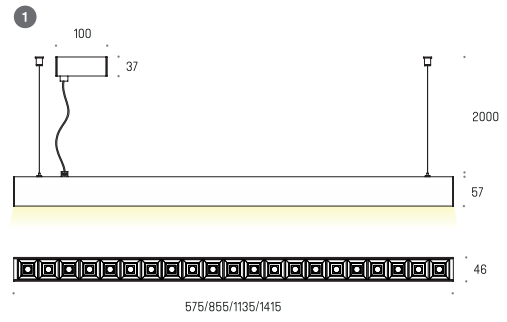

# yon 46

Yon 46 NT

Yon 46 Grid NT

Yon 46 ZW

Yon 46 Grid ZW

Yon 46 KN

Yon 46 Grid KN

yon 46 — Diffused / general lighting

Yon Grid — data for White version, optic .W, 52°

details subject to change.