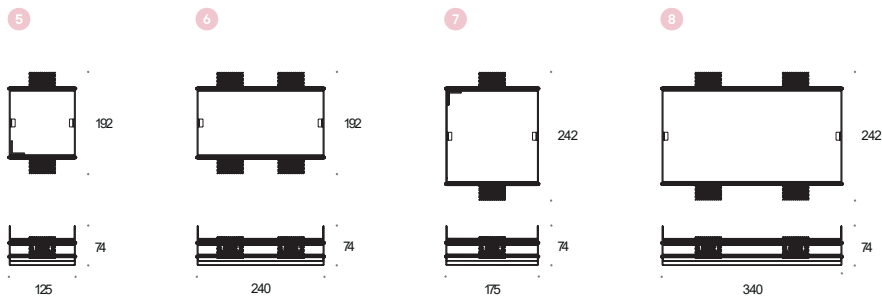

Solid Area NT

Solid Area WWP—mounting frames

Solid Area WP

solid lightbox

solid lightbox 135.2/ 185.1NT

solid lightbox 135.1/ 135.2WP

Model		On-Off	Accessories	White + Black	Black	White	Mixed	CR60 2700K	CR60 3000K	CR60 4000K	Wide 60°	X-Wide 90°
				.33	.02	.03	.99	.927	.930	.940	.W	.XW
Solid Lightbox NT ⊕												
1	135.1NT	1x 12W1000lm	3.1084	•	•	•	•	•	•	•	•	•
2	135.2NT	2x 12W1000lm	3.1085	•	•	•	•	•	•	•	•	•
3	185.1NT	1x 23W2000lm	3.1086	•	•	•	•	•	•	•	•	•
4	185.2NT	2x 23W2000lm	3.1087	•	•	•	•	•	•	•	•	•
Solid Lightbox WP ⊕												
1	135.1WP	1x 12W1000lm	4.1093	•	•	•	•	•	•	•	•	•
2	135.2WP	2x 12W1000lm	4.1094	•	•	•	•	•	•	•	•	•
3	185.1WP	1x 23W2000lm	4.1095	•	•	•	•	•	•	•	•	•
4	185.2WP	2x 23W2000lm	4.1096	•	•	•	•	•	•	•	•	•
5	135.1WPMounting Frame	[required	4.2106									
6	135.2WPMounting Frame	[required	4.2107									
7	185.1WPMounting Frame	[required	4.2108									
8	185.2WPMounting Frame	[required	4.2109									

Solid Lightbox NT

Solid Lightbox WP

Solid Lightbox WP—mounting frames

details subject to change. [1] 130x140 h115

[2] 130x245 h115

[3] 190x180 h125

[4] 190x345 h125

LABRA