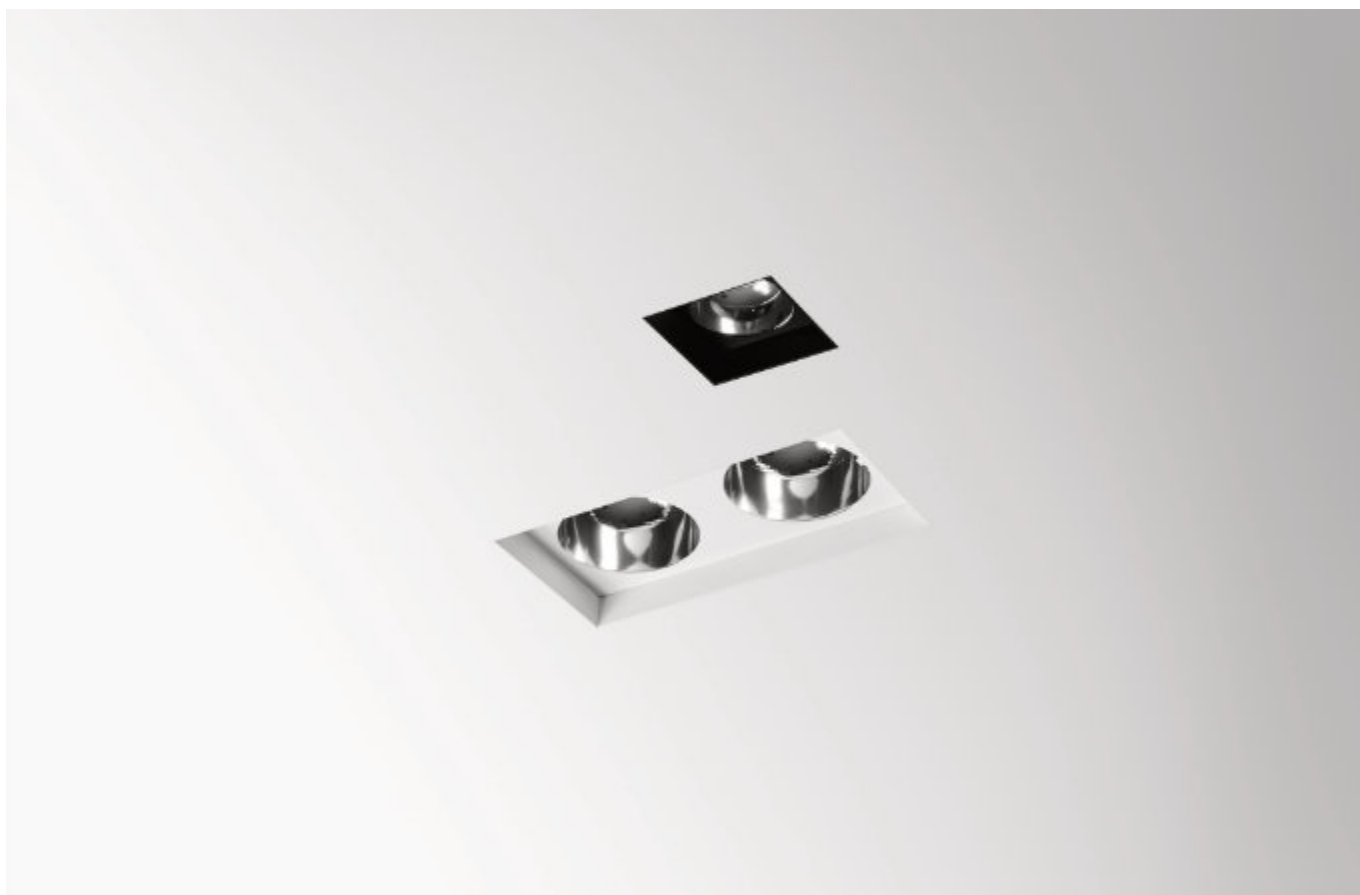

solid area

↑ solid area2.0 / 4.0 NT

solid area4.0 WP →

solid

The Solid luminaire is enclosed in a geometric form with a black inner cover housing modern light sources. The series with moving light sources includes two main lines: version 163 is equipped with edge.LED sources or classic halogens, while version 110 stands for small luminaires using QPAR16 or LED light sources. Depending on the version, Solid luminaires feature single or double spot lights moving on independent heads. An interesting option is the square-shaped Solid AREA equipped with integrated LEDs with a light-diffusing, frosted PMMA screen. The family is completed by the Lightbox version – surface-mounted and recessed downlights designed to illuminate, e.g., large commercial spaces or corridors; light sources are not movable. All luminaires in the family are built on a 120mm high aluminium profile.

Solid Area NT

Solid Area WWP—mounting frames

Solid Area WP

solid lightbox

solid lightbox 135.2/ 185.1NT

solid lightbox 135.1/ 135.2WP

Model		On-Off	Accessories	White + Black	Black	White	Mixed	CR60 2700K	CR60 3000K	CR60 4000K	Wide 60°	X-Wide 90°
				.33	.02	.03	.99	.927	.930	.940	.W	.XW
Solid Lightbox NT ⊕												
1	135.1NT	1x 12W1000lm	3.1084	•	•	•	•	•	•	•	•	•
2	135.2NT	2x 12W1000lm	3.1085	•	•	•	•	•	•	•	•	•
3	185.1NT	1x 23W2000lm	3.1086	•	•	•	•	•	•	•	•	•
4	185.2NT	2x 23W2000lm	3.1087	•	•	•	•	•	•	•	•	•
Solid Lightbox WP ⊕												
1	135.1WP	1x 12W1000lm	4.1093	•	•	•	•	•	•	•	•	•
2	135.2WP	2x 12W1000lm	4.1094	•	•	•	•	•	•	•	•	•
3	185.1WP	1x 23W2000lm	4.1095	•	•	•	•	•	•	•	•	•
4	185.2WP	2x 23W2000lm	4.1096	•	•	•	•	•	•	•	•	•
5	135.1WPMounting Frame	[required	4.2106									
6	135.2WPMounting Frame	[required	4.2107									
7	185.1WPMounting Frame	[required	4.2108									
8	185.2WPMounting Frame	[required	4.2109									