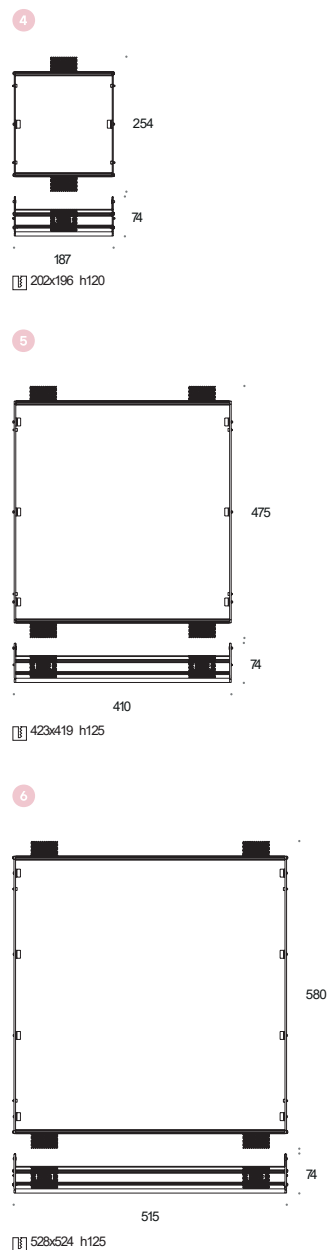

Solid Area WWP—mounting frames