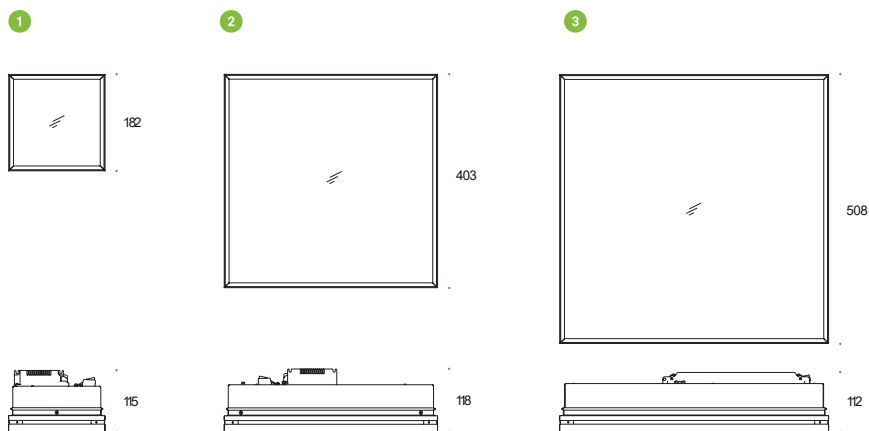

Solid Area WP