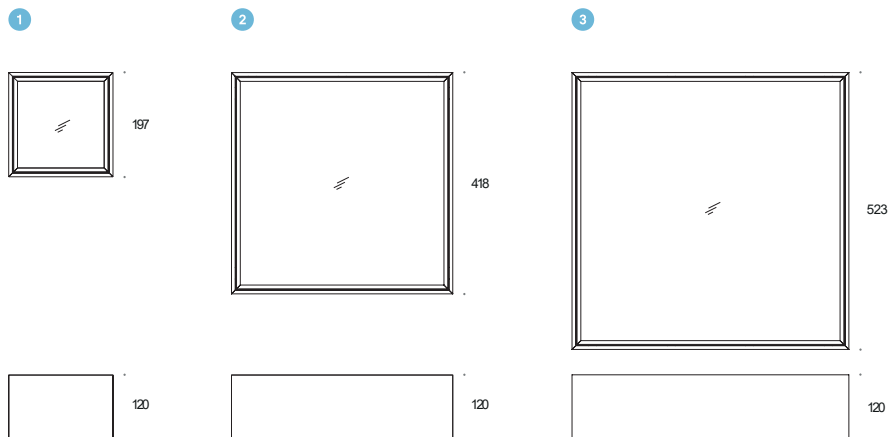

Model		On-Off	Switch DIM	DALI2	Accessories	White + Black	Black	White	Mixed	CRI80 2700K	CRI80 3000K	CRI80 4000K
						.33	.02	.03	.99	.827	.830	.840
Solid Area NT ⊕												
1	20 NT	|25W1550lm	3.1250	3.2879	3.1251	•	•	•	•	•	•	•
2	4.0 NT	|39W3200lm	3.1252	3.2880	3.1253	•	•	•	•	•	•	•
3	5.0 NT	|60W4250lm	3.1254	3.2881	3.1255	•	•	•	•	•	•	•
Solid Area WP ⊕												
1	20 WP	|25W1550lm	4.1256	4.2882	4.1257	ⓘ	•	•	•	•	•	•
2	4.0 WP	|39W3200lm	4.1258	4.2883	4.1259	ⓘ	•	•	•	•	•	•
3	5.0 WP	|60W4250lm	4.1260	4.2884	4.1261	ⓘ	•	•	•	•	•	•
4	20 WPMounting Frame	[required]			4.2103							
5	4.0 WPMounting Frame	[required]			4.2104							
6	5.0 WPMounting Frame	[required]			4.2105							

Solid Area NT