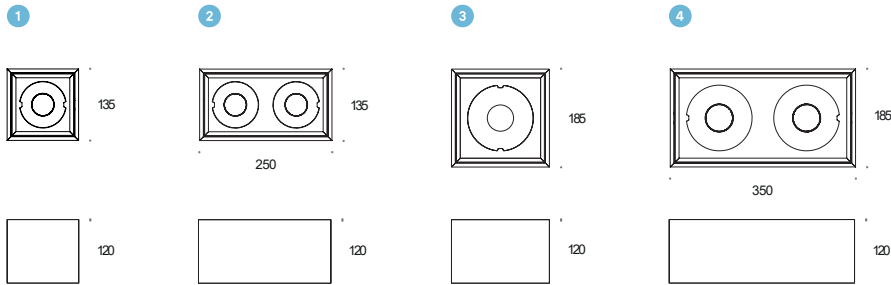

Solid Area NT

Solid Area WWP—mounting frames

Solid Area WP

solid lightbox

solid lightbox 135.2/ 185.1NT

solid lightbox 135.1/ 135.2WP

Model		On-Off	Accessories	White + Black	Black	White	Mixed	CR60 2700K	CR60 3000K	CR60 4000K	Wide 60°	X-Wide 90°
				.33	.02	.03	.99	.927	.930	.940	.W	.XW
Solid Lightbox NT ⊕												
1	135.1NT	1x 12W1000lm	3.1084	•	•	•	•	•	•	•	•	•
2	135.2NT	2x 12W1000lm	3.1085	•	•	•	•	•	•	•	•	•
3	185.1NT	1x 23W2000lm	3.1086	•	•	•	•	•	•	•	•	•
4	185.2NT	2x 23W2000lm	3.1087	•	•	•	•	•	•	•	•	•
Solid Lightbox WP ⊕												
1	135.1WP	1x 12W1000lm	4.1093	•	•	•	•	•	•	•	•	•
2	135.2WP	2x 12W1000lm	4.1094	•	•	•	•	•	•	•	•	•
3	185.1WP	1x 23W2000lm	4.1095	•	•	•	•	•	•	•	•	•
4	185.2WP	2x 23W2000lm	4.1096	•	•	•	•	•	•	•	•	•
5	135.1WPMounting Frame	[required	4.2106									
6	135.2WPMounting Frame	[required	4.2107									
7	185.1WPMounting Frame	[required	4.2108									
8	185.2WPMounting Frame	[required	4.2109									

Solid Lightbox NT

Solid Lightbox WP

Solid Lightbox WP—mounting frames

details subject to change. [1] 130x140 h115

[2] 130x245 h115

[3] 190x180 h125

[4] 190x345 h125

LABRA