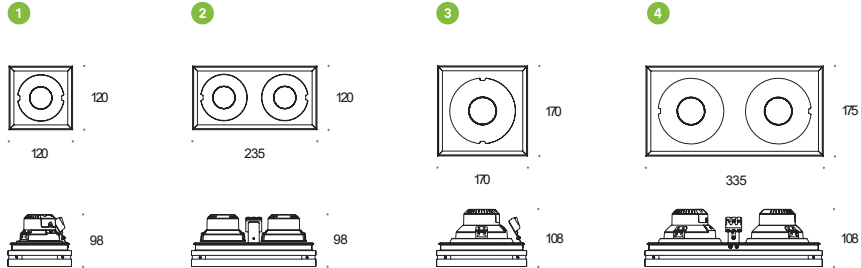

Model		On-Off	Switch DIM	DALI2	Accessories	White + Black	Black	White	Mixed	CRI80 2700K	CRI80 3000K	CRI80 4000K
						.33	.02	.03	.99	.827	.830	.840
Solid Area NT ⊕												
1	20 NT	25W1550lm	3.1250	3.2879	3.1251	•	•	•	•	•	•	•
2	4.0 NT	39W3200lm	3.1252	3.2880	3.1253	•	•	•	•	•	•	•
3	5.0 NT	60W4250lm	3.1254	3.2881	3.1255	•	•	•	•	•	•	•
Solid Area WP ⊕												
1	20 WP	25W1550lm	4.1256	4.2882	4.1257	ⓘ	•	•	•	•	•	•
2	4.0 WP	39W3200lm	4.1258	4.2883	4.1259	ⓘ	•	•	•	•	•	•
3	5.0 WP	60W4250lm	4.1260	4.2884	4.1261	ⓘ	•	•	•	•	•	•
4	20 WPMounting Frame	[required]			4.2103							
5	4.0 WPMounting Frame	[required]			4.2104							
6	5.0 WPMounting Frame	[required]			4.2105							

Solid Area NT

Solid Area WWP—mounting frames

Solid Area WP

solid lightbox

solid lightbox 135.2/ 185.1NT

solid lightbox 135.1/ 135.2WP

Model		On-Off	Accessories	White + Black	Black	White	Mixed	CR60 2700K	CR60 3000K	CR60 4000K	Wide 60°	X-Wide 90°
				.33	.02	.03	.99	.927	.930	.940	.W	.XW
Solid Lightbox NT ⊕												
1	135.1NT	1x 12W1000lm	3.1084	•	•	•	•	•	•	•	•	•
2	135.2NT	2x 12W1000lm	3.1085	•	•	•	•	•	•	•	•	•
3	185.1NT	1x 23W2000lm	3.1086	•	•	•	•	•	•	•	•	•
4	185.2NT	2x 23W2000lm	3.1087	•	•	•	•	•	•	•	•	•
Solid Lightbox WP ⊕												
1	135.1WP	1x 12W1000lm	4.1093	•	•	•	•	•	•	•	•	•
2	135.2WP	2x 12W1000lm	4.1094	•	•	•	•	•	•	•	•	•
3	185.1WP	1x 23W2000lm	4.1095	•	•	•	•	•	•	•	•	•
4	185.2WP	2x 23W2000lm	4.1096	•	•	•	•	•	•	•	•	•
5	135.1WPMounting Frame	[required	4.2106									
6	135.2WPMounting Frame	[required	4.2107									
7	185.1WPMounting Frame	[required	4.2108									
8	185.2WPMounting Frame	[required	4.2109									

Solid Lightbox NT

Solid Lightbox WP

Solid Lightbox WP—mounting frames

details subject to change. [1] 130x140 h115

[2] 130x245 h115

[3] 190x180 h125

[4] 190x345 h125

LABRA