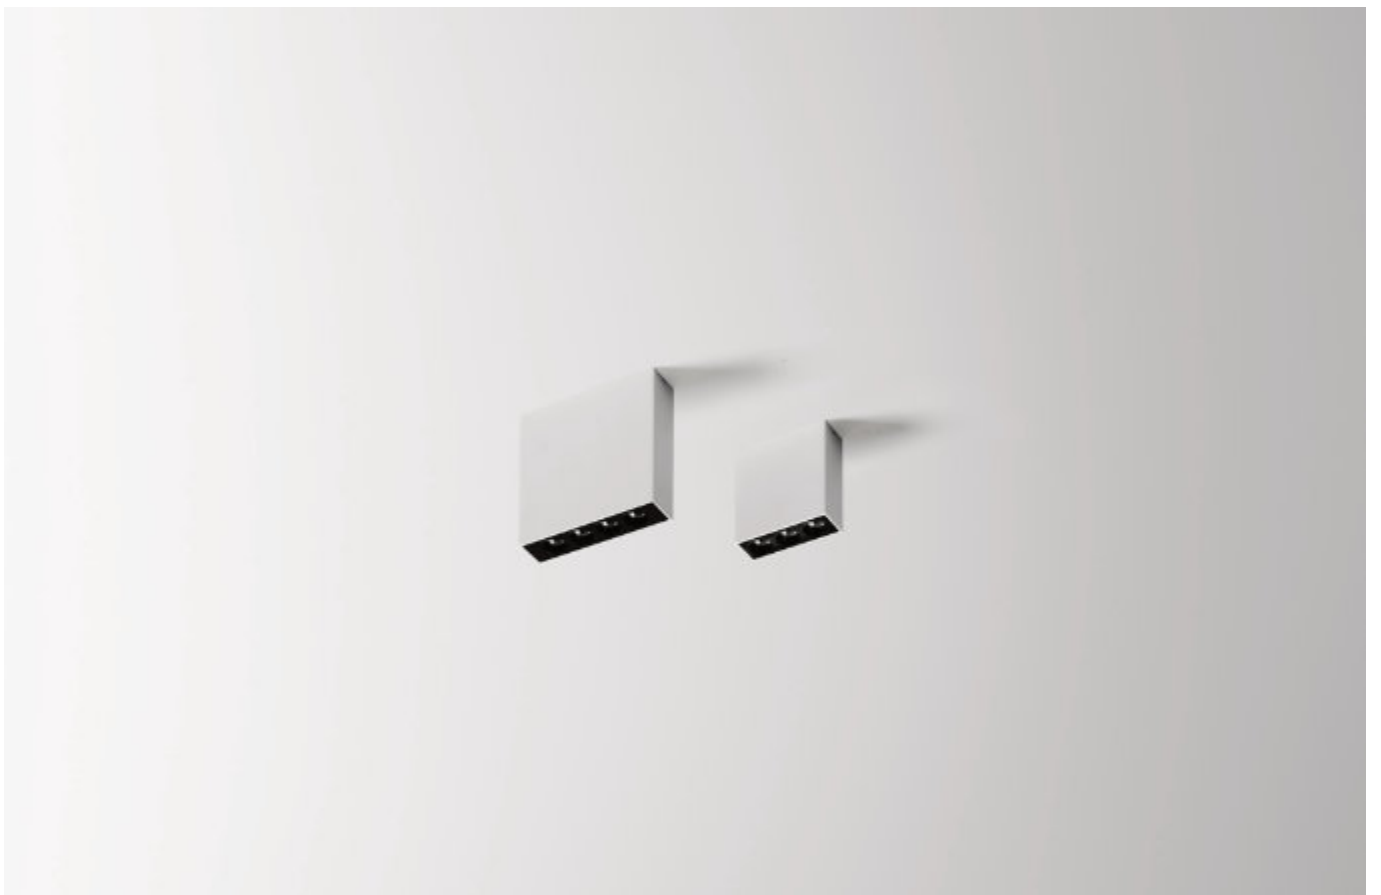

shift 1.4 NT / shift 1.3NT