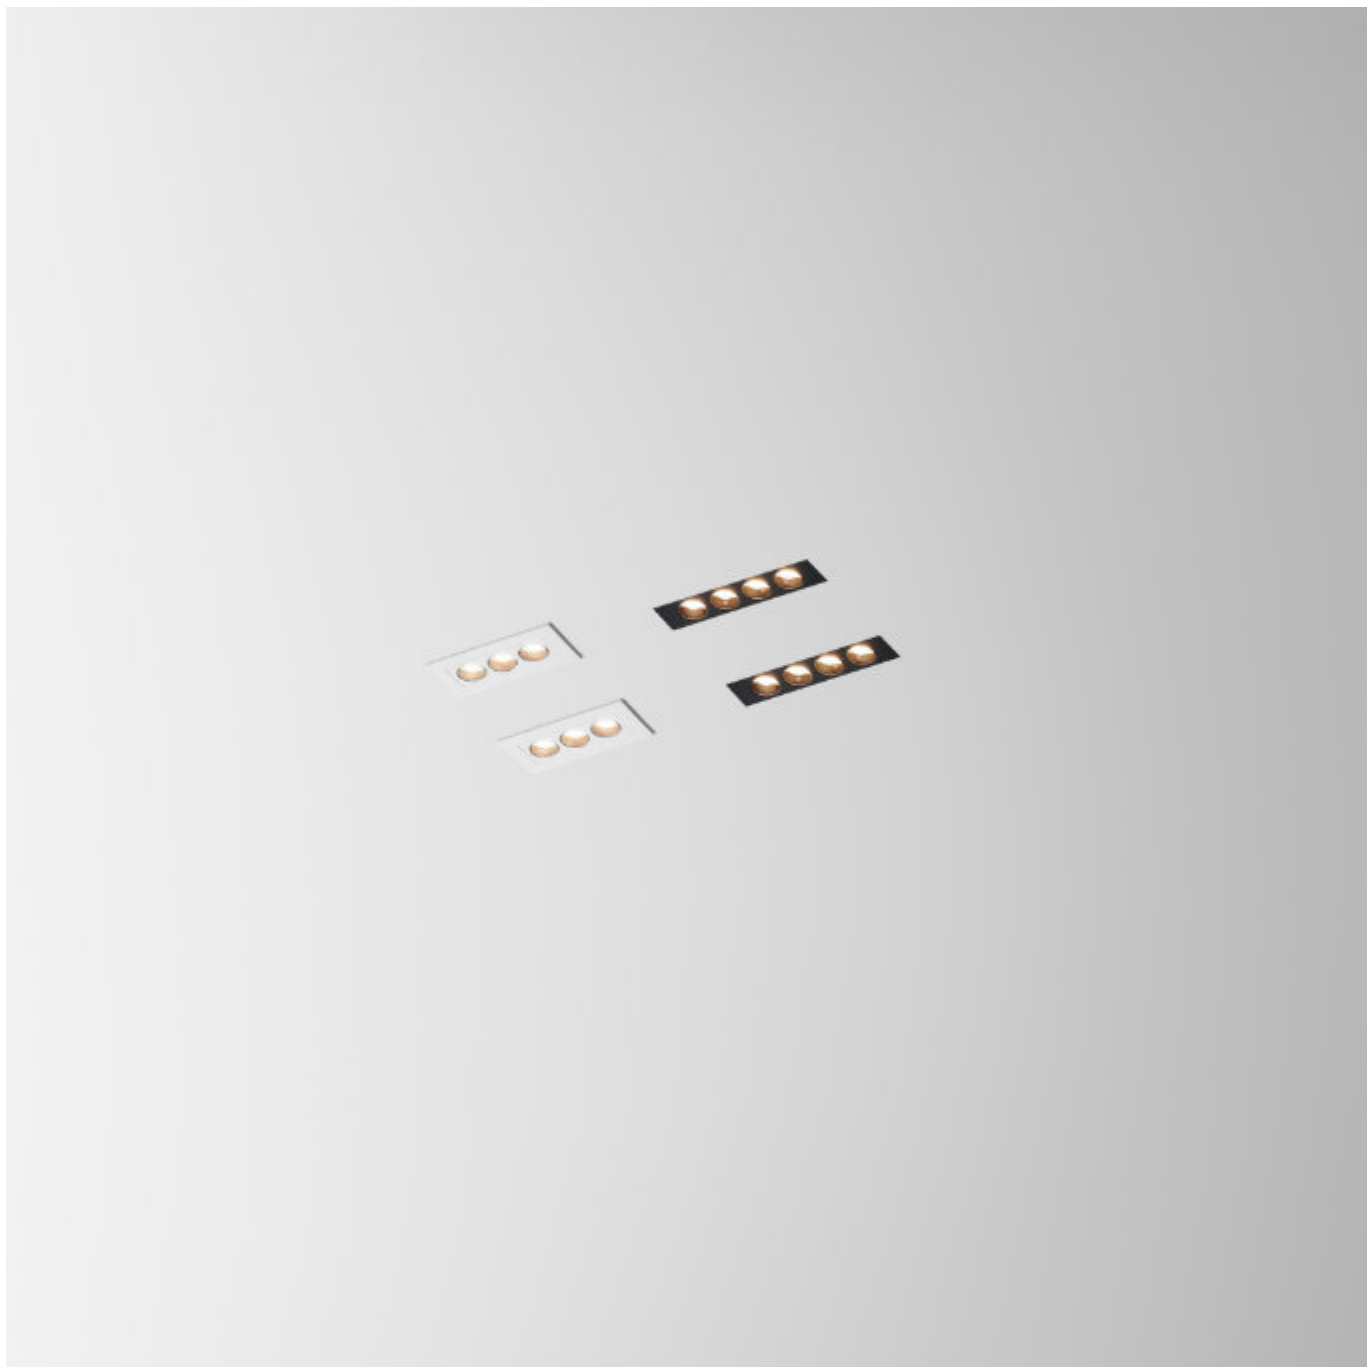

WZORCOWNIA Daria Rogozińska

foto. Daria Rogozińska

**shift**

# shift

A versatile family of spotlights as well as spot and downlight type luminaires. The SHIFT collection includes surface-mounted spotlights, wall lamps, recessed ceiling luminaires and lamps mounted to Track 1F/3F using adapters. The family is characterised by round, recessed optics integrated into the rectangular shape of the housing. Additionally, version 12.1 features optics that include an anti-glare screen and retracted diodes designed to reduce glare as much as possible (UGR<19). Shift luminaires offer a variety of model sizes – from a mini wall lamp ideal for bedrooms to 12LED spotlights

and recessed luminaires which can be used as the main lighting. In addition, the system includes a Shift Adaptor 1F/3F in various versions designed to be mounted on a three-phase rail, which enables a broad range of spotlight movement and lighting flexibility. The Shift family will work well as the main, supplementary or zone lighting. It is a great choice for any location that requires a simple luminaire and a robust light source – version 1.4 of the Shift luminaire provides as much as 700lm of light and even a DALI control module – all this in a luminaire that is just 30mm wide.