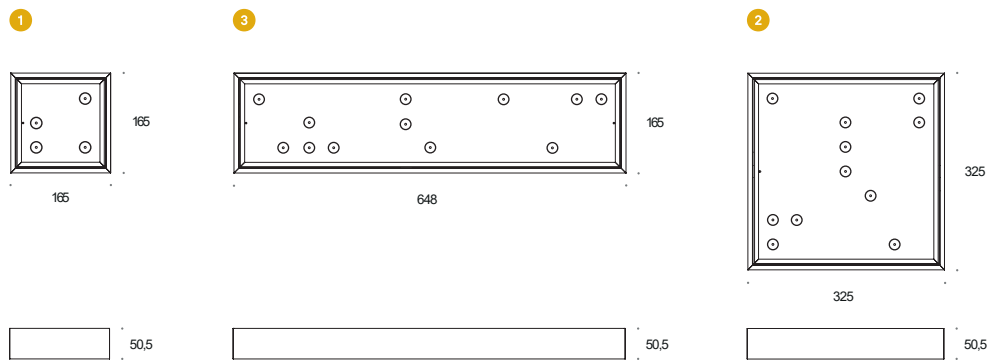

KAMA MUCHA

pixel

pixel

new
family

A family of surface-mounted luminaires. It is characterised by a deeply recessed middle part, which adds lightness to the design; the total height of the frame is only 50.5mm. Despite its low height, the luminaire is fully functional. As far as technical parameters are concerned, the range offers efficient LED sources, a colour temperature of 2700K, 3000K or 4000K and the Ra CRI value of 90. Three models of different sizes used in different configurations allow for an interesting lighting arrangements. They are suitable for lighting private interiors as well as public buildings. Each body features a built-in LED power supply.

pixel 32.32 NT

pixel 16.16NT

pixel 16.64 NT

Model		On-Off	Switch DIM	DALI2	White + Black	Black	White	Mixed	CR60 2700K	CR60 3000K	CR60 4000K
Pixel NT	⊕				.33	.02	.03	.99	.927	.930	.940
1 16.16NT	10W/810lm, 50°	3.2022			•	•	•	•	•	•	•
2 32.32NT	37W/2900lm, 50°	3.2024	3.3633	3.2025	•	•	•	•	•	•	•
3 16.64NT	39W/3100lm, 50°	3.2026	3.3634	3.2027	•	•	•	•	•	•	•

Pixel

details subject to change.