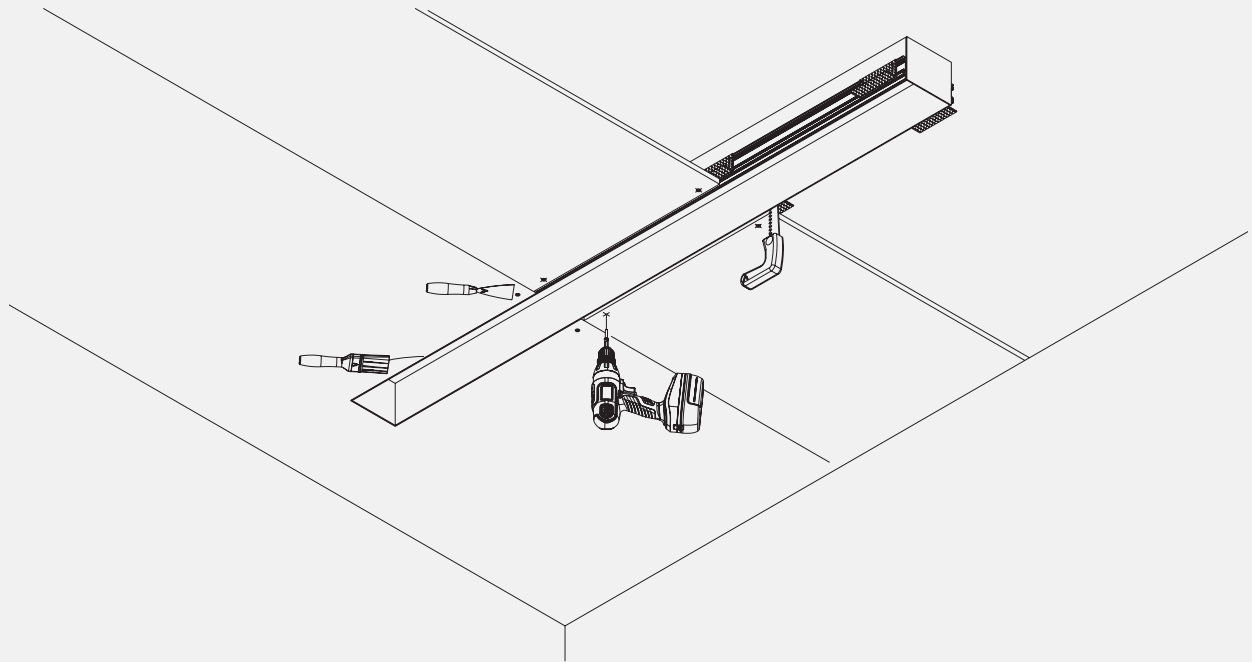

neutra system

custom
system

The biggest advantage of the Neutra system is the ability to create a custom design tailored to your needs. The Neutra system consists of a recessed profile, to which single or double spotlights with LED modules are attached. It is available in black, white or mixed colours. The spotlights are equipped with integrated LED light sources with the option of choosing the colour and angle of incidence of the light. Discreetly integrated into the ceiling, the lamp spreads bright and energetic light creating a pleasant interior atmosphere. Mounting hardware, in-line and angle connectors are included.

Model		On-Off	Switch Dim	DALI2	PhaseOut	Black	White	Mixed	CR198-2700K	CR198-3000K	CR198-4000K	Spot 13°	Medium 23°	Wide 42°
						.02	.03	.99	.927	.930	.940	S	M	W
Neutra System	⊕													
1 Profile Recessed*	1.0m	6.1190				•	•	•						
2 Module 1.0	1x 15W/1200lm	6.1191	6.2535	6.1193	6.1192	•	•	•	•	•	•	•	•	•
3 Module 2.0	2x 15W/1200lm	6.1194	6.2536	6.1196	6.1195	•	•	•	•	•	•	•	•	•

* The system is made for the client's project

Neutra System — profile

Neutra System — modules

details subject to change.