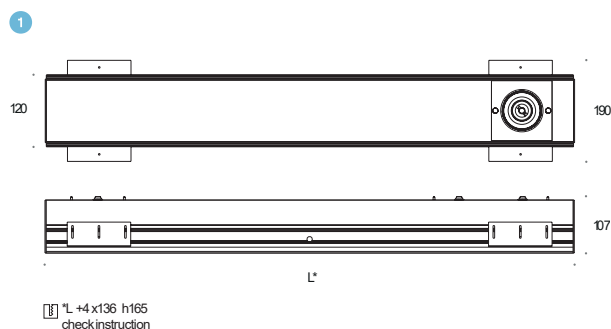

Model		On-Off	Switch Dim	DALI2	PhaseOut	Black	White	Mixed	CR198-2700K	CR198-3000K	CR198-4000K	Spot 13°	Medium 23°	Wide 42°
						.02	.03	.99	.927	.930	.940	S	M	W
Neutra System	⊕													
1 Profile Recessed*	| 1.0m	6.1190				•	•	•						
2 Module 1.0	| 1x 15W/1200lm	6.1191	6.2535	6.1193	6.1192	•	•	•	•	•	•	•	•	•
3 Module 2.0	| 2x 15W/1200lm	6.1194	6.2536	6.1196	6.1195	•	•	•	•	•	•	•	•	•

* The system is made for the client's project

Neutra System — profile