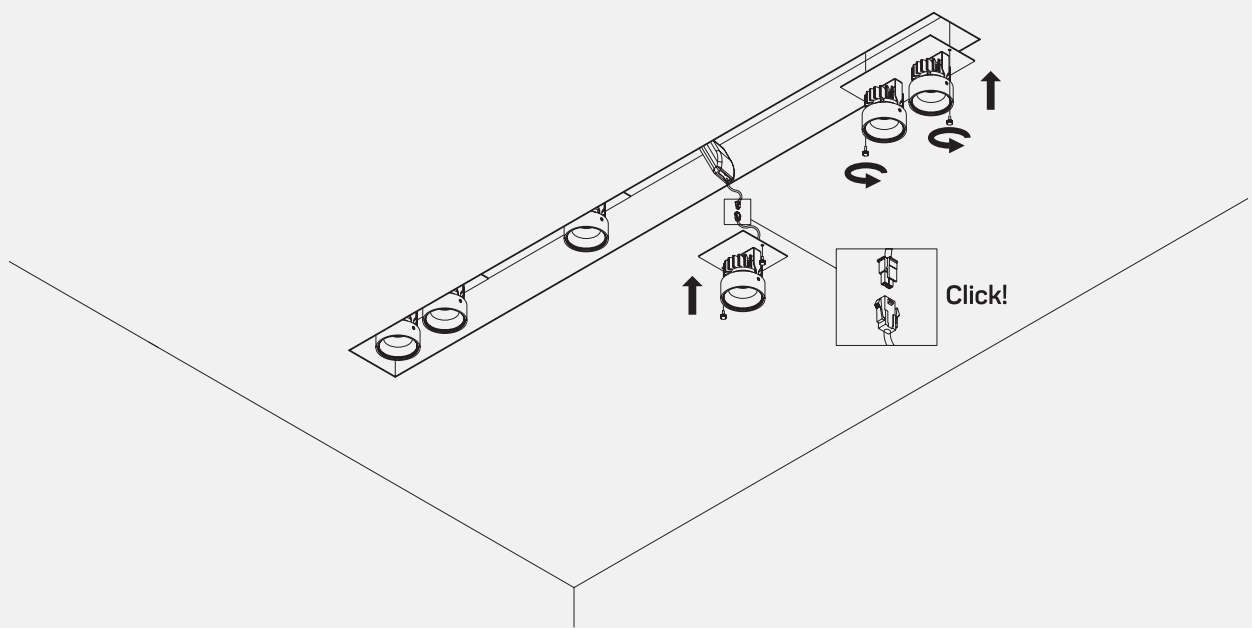

neutra system

custom
system

The biggest advantage of the Neutra system is the ability to create a custom design tailored to your needs. The Neutra system consists of a recessed profile, to which single or double spotlights with LED modules are attached. It is available in black, white or mixed colours. The spotlights are equipped with integrated LED light sources with the option of choosing the colour and angle of incidence of the light. Discreetly integrated into the ceiling, the lamp spreads bright and energetic light creating a pleasant interior atmosphere. Mounting hardware, in-line and angle connectors are included.

Model		On-Off	Switch Dim	DALI2	PhaseOut	Black	White	Mixed	CR198-2700K	CR198-3000K	CR198-4000K	Spot 13°	Medium 23°	Wide 42°
						.02	.03	.99	.927	.930	.940	S	M	W
Neutra System	⊕													
1 Profile Recessed*	1.0m	6.1190				•	•	•						
2 Module 1.0	1x 15W/1200lm	6.1191	6.2535	6.1193	6.1192	•	•	•	•	•	•	•	•	•
3 Module 2.0	2x 15W/1200lm	6.1194	6.2536	6.1196	6.1195	•	•	•	•	•	•	•	•	•