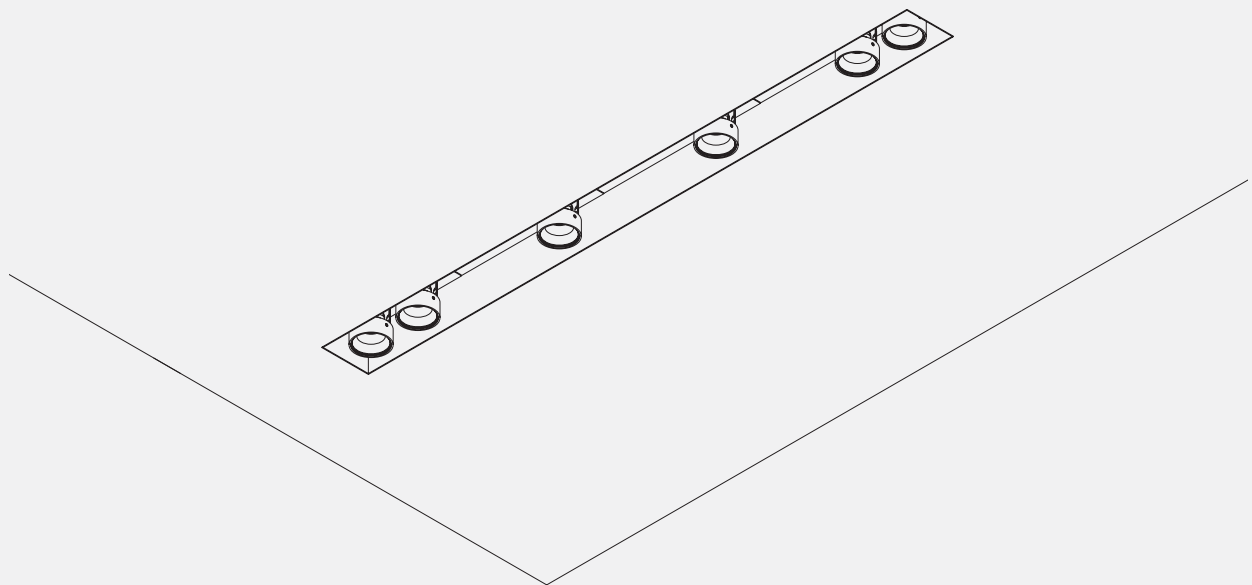

neutra system

custom
system

The biggest advantage of the Neutra system is the ability to create a custom design tailored to your needs. The Neutra system consists of a recessed profile, to which single or double spotlights with LED modules are attached. It is available in black, white or mixed colours. The spotlights are equipped with integrated LED light sources with the option of choosing the colour and angle of incidence of the light. Discreetly integrated into the ceiling, the lamp spreads bright and energetic light creating a pleasant interior atmosphere. Mounting hardware, in-line and angle connectors are included.

Model		On-Off	Switch Dim	DALI2	PhaseOut	Black	White	Mixed	CR198-2700K	CR198-3000K	CR198-4000K	Spot 13°	Medium 23°	Wide 42°
						.02	.03	.99	.927	.930	.940	S	M	W
Neutra System	⊕													
1 Profile Recessed*	1.0m	6.1190				•	•	•						
2 Module 1.0	1x 15W/1200lm	6.1191	6.2535	6.1193	6.1192	•	•	•	•	•	•	•	•	•
3 Module 2.0	2x 15W/1200lm	6.1194	6.2536	6.1196	6.1195	•	•	•	•	•	•	•	•	•