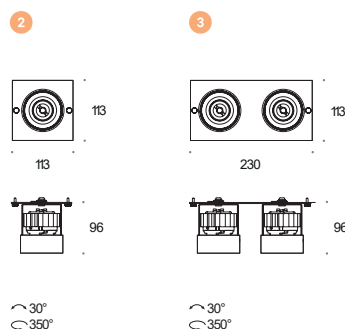

Neutra System — modules

details subject to change.