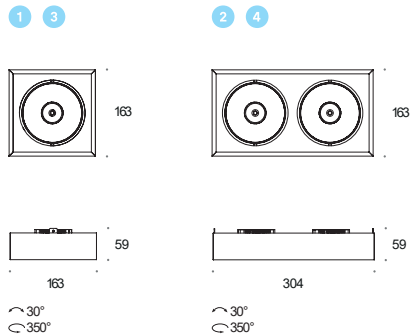

Model		On-Off	Switch Dim	DALI2	PhaseOut	Accessories	Black	White	Mixed	CR98-2700K	CR98-3000K	CR98-4000K	Spot 13°	Medium 32°	Wide 48°	Spot 18°	Medium 35°	Wide 55°	
							.02	.03	.99	.927	.930	.940	.S	.M	.W	.S	.M	.W	
LavaWP																			
1	X1edge.LED	| 1x8W510lm	4.1046	4.1057	4.1058	4.1056	1	•	•	•	•	•	•	•	•				
2	X2 edge.LED	| 2x 8W510lm	4.1047	4.1063	4.1064	4.1062	1	•	•	•	•	•	•	•	•				
3	X1edge.LED	| 1x 15W1200lm	4.1048	4.1060	4.1061	4.1059	1	•	•	•	•	•				•	•	•	
4	X2 edge.LED	| 2x 15W1200lm	4.1049	4.1066	4.1067	4.1065	1	•	•	•	•	•				•	•	•	
5	X1 Mounting frame	[required]				4.2100													
6	X2 Mounting frame	[required]				4.2101													
Lava NT QR111																			
1	X1	| 1x 0-50WG53 QR-LP 111	3.0401					•	•	•									
2	X2	| 2x 0-50WG53 QR-LP 111	3.0402					•	•	•									
Lava NT edge.LED																			
1	X1edge.LED	| 1x8W510lm	3.0725					•	•	•	•	•	•	•	•				
2	X2 edge.LED	| 2x 8W510lm	3.0726					•	•	•	•	•	•	•	•				

Lava WP