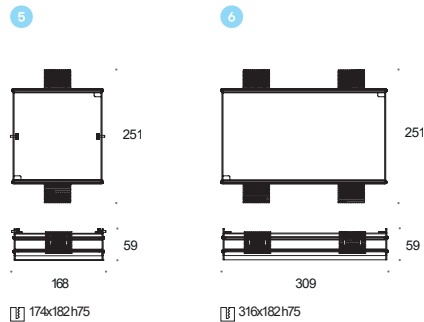

Lava WP—mounting frames