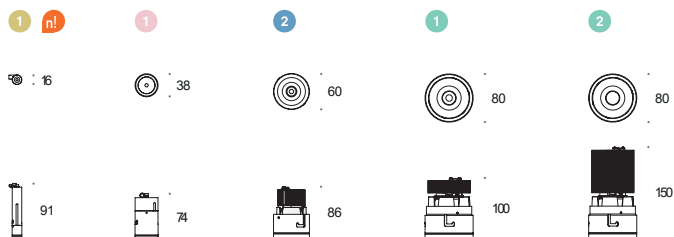

• CRI90

* drivers **donot** passthrough the mounting hole

** On—Off driver **passthrough** the mounting hole

• Black Anode

• interior Black Anode + frame color to choose

energy pg. st. 17

Hedion Pro

Hedion Pro—mounting rings

Hedion Pro Trim

Model		On-Off	Switch Dim	DALI2	PhaseOut	Accessories	Black	White	Mixed	CR98-2700K	CR98-3000K	CR98-4000K	Spot 13°	Medium 32°	Wide 48°	Spot 18°	Medium 35°	Wide 55°	
							.02	.03	.99	.927	.930	.940	.S	.M	.W	.S	.M	.W	
Hedion 115																			
1	115QR111*	1x50WQR-LP 111	4.2637				•	•	•										
2	115edgeLED	1x8W510lm	4.2638	4.2551	4.2640	4.2639	•	•	•	•	•	•	•	•	•				
3	115edgeLED	1x15W1200lm	4.2642	4.2552	4.2644	4.2643	•	•	•	•	•	•				•	•	•	
4	115edgeLED	1x27W2000lm	4.2646	4.2553	4.2648	4.2647	•	•	•	•	•	•				•	•	•	
5	115Mounting ring	[required]					•	•	•										
Hedion Trim115																			
1	115QR111*	1x50WQR-LP 111	4.2650				•	•	•										
2	115edgeLED	1x8W510lm	4.2651	4.2554	4.2653	4.2652	•	•	•	•	•	•	•	•	•				
3	115edgeLED	1x15W1200lm	4.2655	4.2555	4.2657	4.2656	•	•	•	•	•	•				•	•	•	
4	115edgeLED	1x27W2000lm	4.2659	4.2556	4.2661	4.2660	•	•	•	•	•	•				•	•	•	