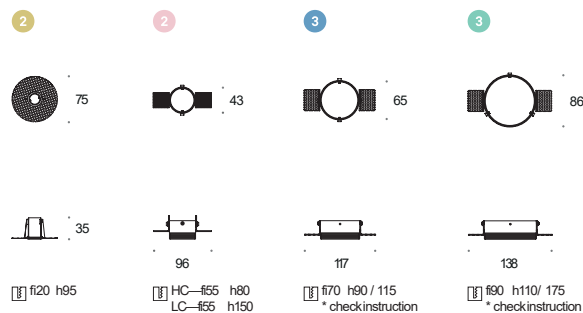

• CRI90

* drivers **donot** passthrough the mounting hole

** On—Off driver **passthrough** the mounting hole

• Black Anode

• interior Black Anode + frame color to choose

energy pg. st. 17

Hedion Pro

Hedion Pro—mounting rings

Hedion Pro Trim

Model		On-Off	Switch Dim	DALI2	PhaseOut	Accessories	Black	White	Mixed	CR98-2700K	CR98-3000K	CR98-4000K	Spot 13°	Medium 32°	Wide 48°	Spot 18°	Medium 35°	Wide 55°	
							.02	.03	.99	.927	.930	.940	.S	.M	.W	.S	.M	.W	
Hedion 115																			
1	115QR111*	1x50WQR-LP 111	4.2637				•	•	•										
2	115edgeLED	1x8W510lm	4.2638	4.2551	4.2640	4.2639	•	•	•	•	•	•	•	•	•				
3	115edgeLED	1x15W1200lm	4.2642	4.2552	4.2644	4.2643	•	•	•	•	•	•				•	•	•	
4	115edgeLED	1x27W2000lm	4.2646	4.2553	4.2648	4.2647	•	•	•	•	•	•				•	•	•	
5	115Mounting ring	[required]					•	•	•										
Hedion Trim115																			
1	115QR111*	1x50WQR-LP 111	4.2650				•	•	•										
2	115edgeLED	1x8W510lm	4.2651	4.2554	4.2653	4.2652	•	•	•	•	•	•	•	•	•				
3	115edgeLED	1x15W1200lm	4.2655	4.2555	4.2657	4.2656	•	•	•	•	•	•				•	•	•	
4	115edgeLED	1x27W2000lm	4.2659	4.2556	4.2661	4.2660	•	•	•	•	•	•				•	•	•	