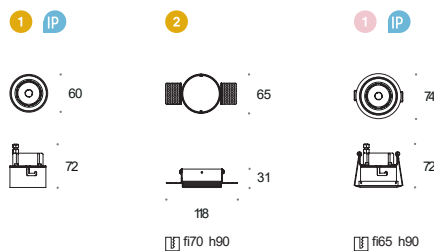

Hedion IP65 (waterproof)

details subject to change.