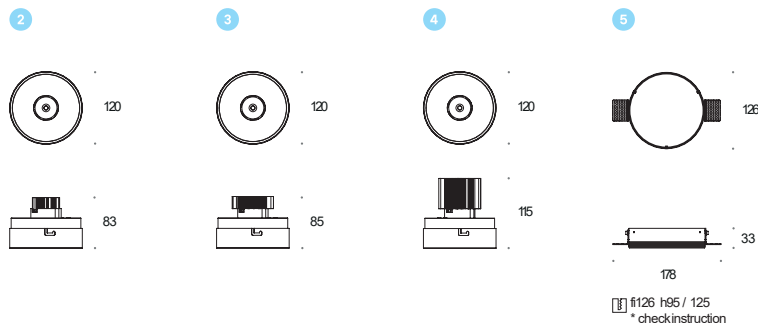

Hedion Pro Trim

Model		On-Off	Switch Dim	DALI2	PhaseOut	Accessories	Black	White	Mixed	CR98-2700K	CR98-3000K	CR98-4000K	Spot 13°	Medium 32°	Wide 48°	Spot 18°	Medium 35°	Wide 55°	
							.02	.03	.99	.927	.930	.940	.S	.M	.W	.S	.M	.W	
Hedion 115																			
1	115QR111*	1x50WQR-LP 111	4.2637				•	•	•										
2	115edgeLED	1x8W510lm	4.2638	4.2551	4.2640	4.2639	•	•	•	•	•	•	•	•	•				
3	115edgeLED	1x15W1200lm	4.2642	4.2552	4.2644	4.2643	•	•	•	•	•	•				•	•	•	
4	115edgeLED	1x27W2000lm	4.2646	4.2553	4.2648	4.2647	•	•	•	•	•	•				•	•	•	
5	115Mounting ring	[required]					•	•	•										
Hedion Trim115																			
1	115QR111*	1x50WQR-LP 111	4.2650				•	•	•										
2	115edgeLED	1x8W510lm	4.2651	4.2554	4.2653	4.2652	•	•	•	•	•	•	•	•	•				
3	115edgeLED	1x15W1200lm	4.2655	4.2555	4.2657	4.2656	•	•	•	•	•	•				•	•	•	
4	115edgeLED	1x27W2000lm	4.2659	4.2556	4.2661	4.2660	•	•	•	•	•	•				•	•	•	

*12V—transformer not included

Hedion 115

Hedion Trim 115

Model		On-Off	Switch Dim	DALI2	PhaseOut	Accessories	Black	White	Mixed	CR98-2700K	CR98-3000K	CR98-4000K	Spot 18°	Medium 35°	Wide 55°	
							.02	.03	.99	.927	.930	.940	.S	.M	.W	
Hedion60 IP65																
1	60 LEDIP65	1x10W750lm	4.2512	4.2514	4.2513	4.2515	•	•	•	•	•	•	•	•	•	
2	60 Mounting ring	[required]					•	•	•							
Hedion Trim60 IP65																
1	60 LEDIP65	1x10W750lm	4.2517	4.2519	4.2518	4.2520	•	•	•	•	•	•	•	•	•	