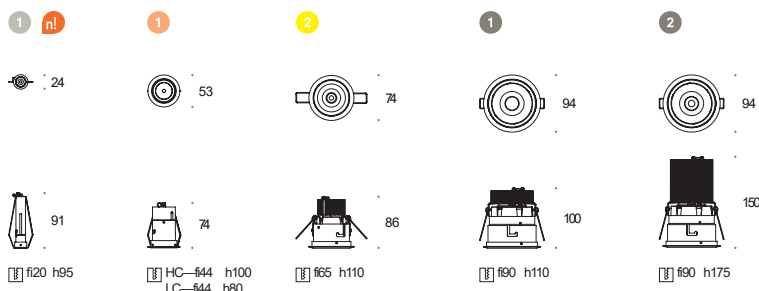

• CRI90

* drivers **donot** passthrough the mounting hole

** On—Off driver **passthrough** the mounting hole

• Black Anode

• interior Black Anode + frame color to choose

energy pg. st. 17

Hedion Pro

Hedion Pro—mounting rings

Hedion Pro Trim

Model		On-Off	Switch Dim	DALI2	PhaseOut	Accessories	Black	White	Mixed	CR98-2700K	CR98-3000K	CR98-4000K	Spot 13°	Medium 32°	Wide 48°	Spot 18°	Medium 35°	Wide 55°	
							.02	.03	.99	.927	.930	.940	.S	.M	.W	.S	.M	.W	
Hedion 115																			
1	115QR111*	1x50WQR-LP 111	4.2637				•	•	•										
2	115edgeLED	1x8W510lm	4.2638	4.2551	4.2640	4.2639	•	•	•	•	•	•	•	•	•				
3	115edgeLED	1x15W1200lm	4.2642	4.2552	4.2644	4.2643	•	•	•	•	•	•				•	•	•	
4	115edgeLED	1x27W2000lm	4.2646	4.2553	4.2648	4.2647	•	•	•	•	•	•				•	•	•	
5	115Mounting ring	[required]					•	•	•										
Hedion Trim115																			
1	115QR111*	1x50WQR-LP 111	4.2650				•	•	•										
2	115edgeLED	1x8W510lm	4.2651	4.2554	4.2653	4.2652	•	•	•	•	•	•	•	•	•				
3	115edgeLED	1x15W1200lm	4.2655	4.2555	4.2657	4.2656	•	•	•	•	•	•				•	•	•	
4	115edgeLED	1x27W2000lm	4.2659	4.2556	4.2661	4.2660	•	•	•	•	•	•				•	•	•	