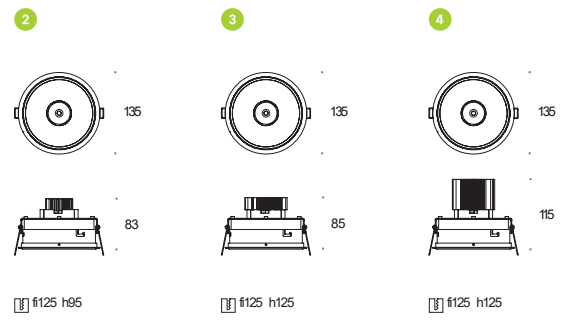

Hedion Pro Trim

Model		On-Off	Switch Dim	DALI2	PhaseOut	Accessories	Black	White	Mixed	CR98-2700K	CR98-3000K	CR98-4000K	Spot 13°	Medium 32°	Wide 48°	Spot 18°	Medium 35°	Wide 55°	
							.02	.03	.99	.927	.930	.940	.S	.M	.W	.S	.M	.W	
Hedion 115																			
1	115QR111*	1x50WQR-LP 111	4.2637				•	•	•										
2	115edgeLED	1x8W510lm	4.2638	4.2551	4.2640	4.2639	•	•	•	•	•	•	•	•	•				
3	115edgeLED	1x15W1200lm	4.2642	4.2552	4.2644	4.2643	•	•	•	•	•	•				•	•	•	
4	115edgeLED	1x27W2000lm	4.2646	4.2553	4.2648	4.2647	•	•	•	•	•	•				•	•	•	
5	115Mounting ring	[required]					•	•	•										
Hedion Trim115																			
1	115QR111*	1x50WQR-LP 111	4.2650				•	•	•										
2	115edgeLED	1x8W510lm	4.2651	4.2554	4.2653	4.2652	•	•	•	•	•	•	•	•	•				
3	115edgeLED	1x15W1200lm	4.2655	4.2555	4.2657	4.2656	•	•	•	•	•	•				•	•	•	
4	115edgeLED	1x27W2000lm	4.2659	4.2556	4.2661	4.2660	•	•	•	•	•	•				•	•	•	

*12V—transformer not included

Hedion 115

Hedion Trim 115

Model		On-Off	Switch Dim	DALI2	PhaseOut	Accessories	Black	White	Mixed	CR98-2700K	CR98-3000K	CR98-4000K	Spot 18°	Medium 35°	Wide 55°	
							.02	.03	.99	.927	.930	.940	.S	.M	.W	
Hedion60 IP65																
1	60 LEDIP65	1x10W750lm	4.2512	4.2514	4.2513	4.2515	•	•	•	•	•	•	•	•	•	
2	60 Mounting ring	[required]					•	•	•							
Hedion Trim60 IP65																
1	60 LEDIP65	1x10W750lm	4.2517	4.2519	4.2518	4.2520	•	•	•	•	•	•	•	•	•	