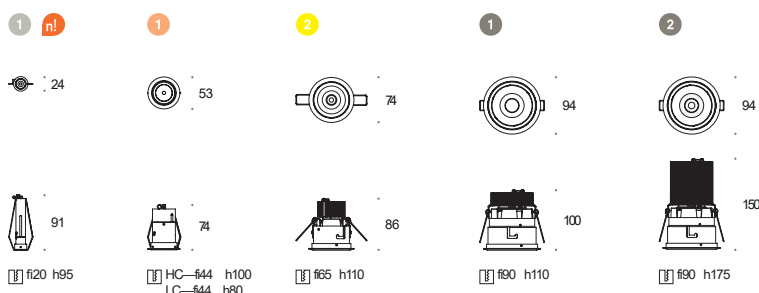

• CRI90

\* drivers **donot** passthrough the mounting hole

\*\* On—Off driver **passthrough** the mounting hole

• Black Anode

• interior Black Anode + frame color to choose

energy pg. st. 17

Hedion Pro

Hedion Pro—mounting rings

Hedion Pro Trim

Model		On-Off	Switch Dim	DALI2	PhaseOut	Accessories	Black	White	Mixed	CR98-2700K	CR98-3000K	CR98-4000K	Spot 13°	Medium 32°	Wide 48°	Spot 18°	Medium 35°	Wide 55°	
							.02	.03	.99	.927	.930	.940	.S	.M	.W	.S	.M	.W	
<b>Hedion 115</b>																			
1	115QR111*	1x50WQR-LP 111	4.2637				•	•	•										
2	115edgeLED	1x8W510lm	4.2638	4.2551	4.2640	4.2639	•	•	•	•	•	•	•	•	•				
3	115edgeLED	1x15W1200lm	4.2642	4.2552	4.2644	4.2643	•	•	•	•	•	•				•	•	•	
4	115edgeLED	1x27W2000lm	4.2646	4.2553	4.2648	4.2647	•	•	•	•	•	•				•	•	•	
5	115Mounting ring	<b>[required]</b>				4.2636	•	•	•										
<b>Hedion Trim115</b>																			
1	115QR111*	1x50WQR-LP 111	4.2650				•	•	•										
2	115edgeLED	1x8W510lm	4.2651	4.2554	4.2653	4.2652	•	•	•	•	•	•	•	•	•				
3	115edgeLED	1x15W1200lm	4.2655	4.2555	4.2657	4.2656	•	•	•	•	•	•				•	•	•	
4	115edgeLED	1x27W2000lm	4.2659	4.2556	4.2661	4.2660	•	•	•	•	•	•				•	•	•	