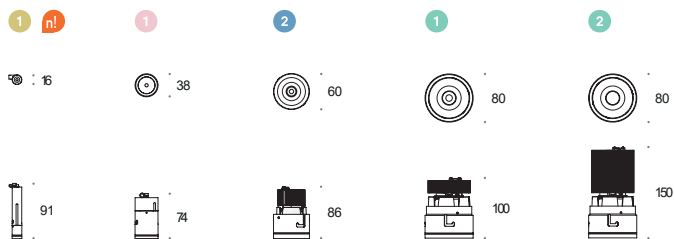

• CRI90

\* drivers **donot** passthrough the mounting hole

\*\* On—Off driver **passthrough** the mounting hole

• Black Anode

• interior Black Anode + frame color to choose

energy pg. st. 17

Hedion Pro

Hedion Pro—mounting rings

Hedion Pro Trim

Model		On-Off	Switch Dim	DALI2	PhaseOut	Accessories	Black	White	Mixed	CR98-2700K	CR98-3000K	CR98-4000K	Spot 13°	Medium 32°	Wide 48°	Spot 18°	Medium 35°	Wide 55°	
							.02	.03	.99	.927	.930	.940	.S	.M	.W	.S	.M	.W	
<b>Hedion 115</b>																			
1	115QR111*	1x50WQR-LP 111	4.2637				•	•	•										
2	115edgeLED	1x8W510lm	4.2638	4.2551	4.2640	4.2639	•	•	•	•	•	•	•	•	•				
3	115edgeLED	1x15W1200lm	4.2642	4.2552	4.2644	4.2643	•	•	•	•	•	•				•	•	•	
4	115edgeLED	1x27W2000lm	4.2646	4.2553	4.2648	4.2647	•	•	•	•	•	•				•	•	•	
5	115Mounting ring	<b>[required]</b>				4.2636	•	•	•										
<b>Hedion Trim115</b>																			
1	115QR111*	1x50WQR-LP 111	4.2650				•	•	•										
2	115edgeLED	1x8W510lm	4.2651	4.2554	4.2653	4.2652	•	•	•	•	•	•	•	•	•				
3	115edgeLED	1x15W1200lm	4.2655	4.2555	4.2657	4.2656	•	•	•	•	•	•				•	•	•	
4	115edgeLED	1x27W2000lm	4.2659	4.2556	4.2661	4.2660	•	•	•	•	•	•				•	•	•	