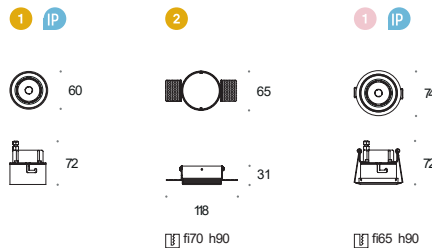

Hedion IP65 (waterproof)

details subject to change.