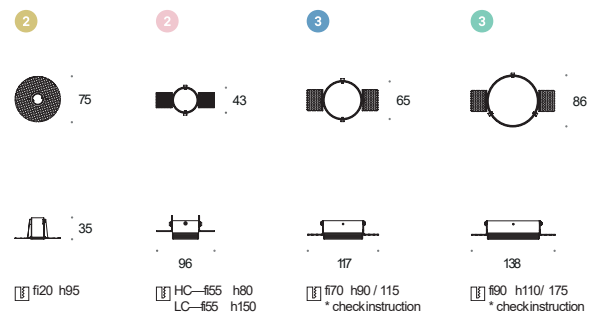

• CRI90

\* drivers **donot** passthrough the mounting hole

\*\* On—Off driver **passthrough** the mounting hole

• Black Anode

• interior Black Anode + frame color to choose

energy pg. st. 17

Hedion Pro

Hedion Pro—mounting rings

Hedion Pro Trim

Model		On-Off	Switch Dim	DALI2	PhaseOut	Accessories	Black	White	Mixed	CR98-2700K	CR98-3000K	CR98-4000K	Spot 13°	Medium 32°	Wide 48°	Spot 18°	Medium 35°	Wide 55°	
							.02	.03	.99	.927	.930	.940	.S	.M	.W	.S	.M	.W	
<b>Hedion 115</b>																			
1	115QR111*	1x50WQR-LP 111	4.2637				•	•	•										
2	115edgeLED	1x8W510lm	4.2638	4.2551	4.2640	4.2639	•	•	•	•	•	•	•	•	•				
3	115edgeLED	1x15W1200lm	4.2642	4.2552	4.2644	4.2643	•	•	•	•	•	•				•	•	•	
4	115edgeLED	1x27W2000lm	4.2646	4.2553	4.2648	4.2647	•	•	•	•	•	•				•	•	•	
5	115Mounting ring	<b>[required]</b>				4.2636	•	•	•										
<b>Hedion Trim115</b>																			
1	115QR111*	1x50WQR-LP 111	4.2650				•	•	•										
2	115edgeLED	1x8W510lm	4.2651	4.2554	4.2653	4.2652	•	•	•	•	•	•	•	•	•				
3	115edgeLED	1x15W1200lm	4.2655	4.2555	4.2657	4.2656	•	•	•	•	•	•				•	•	•	
4	115edgeLED	1x27W2000lm	4.2659	4.2556	4.2661	4.2660	•	•	•	•	•	•				•	•	•	