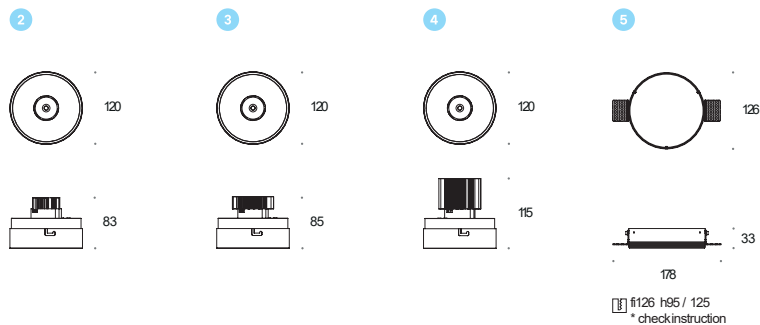

Model		On-Off	Switch Dim	DALI2	PhaseCut	Accessories	Black	White	Mixed	CR198-2700K	CR198-3000K	CR198-4000K	Spot 13°	Medium 32°	Wide 48°	Spot 18°	Medium 35°	Wide 55°	
							.02	.03	.99	.927	.930	.940	.S	.M	.W	.S	.M	.W	
Hedion 115																			
1	115 QR111*	| 1x50WQR-LP 111	4.2637				•	•	•										
2	115edgeLED	| 1x8W510lm	4.2638	4.2551	4.2640	4.2639	•	•	•	•	•	•	•	•	•				
3	115edgeLED	| 1x15W1200lm	4.2642	4.2552	4.2644	4.2643	•	•	•	•	•	•				•	•	•	
4	115edgeLED	| 1x27W2000lm	4.2646	4.2553	4.2648	4.2647	•	•	•	•	•	•				•	•	•	
5	115 Mounting ring	[required]				4.2636	•	•	•										
Hedion Trim115																			
1	115 QR111*	| 1x50WQR-LP 111	4.2650				•	•	•										
2	115edgeLED	| 1x8W510lm	4.2651	4.2554	4.2653	4.2652	•	•	•	•	•	•	•	•	•				
3	115edgeLED	| 1x15W1200lm	4.2655	4.2555	4.2657	4.2656	•	•	•	•	•	•				•	•	•	
4	115edgeLED	| 1x27W2000lm	4.2659	4.2556	4.2661	4.2660	•	•	•	•	•	•				•	•	•	

* 12V—transformer not included

Hedion 115