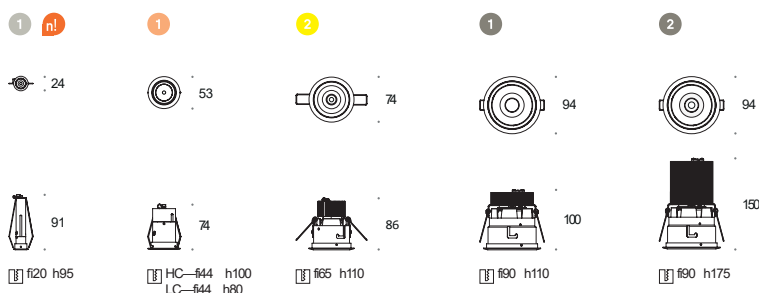

• CR190

* drivers **do not** passthrough the mounting hole

** On—Off driver **passthrough** the mounting hole

• Black Anode

• interior Black Anode + frame color to choose

energy
pg. 17

Hedion Pro

Hedion Pro—mounting rings

Hedion Pro Trim

| Model | | On-Off | Switch Dim | DALI2 | PhaseCut | Accessories | Black | White | Mixed | CR198-2700K | CR198-3000K | CR198-4000K | Spot 13° | Medium 32° | Wide 48° | Spot 18° | Medium 35° | Wide 55° | |
|-----------------------|-------------------|----------------|------------|--------|----------|-------------|-------|-------|-------|-------------|-------------|-------------|----------|------------|----------|----------|------------|----------|--|
| | | | | | | | .02 | .03 | .99 | .927 | .930 | .940 | .S | .M | .W | .S | .M | .W | |
| Hedion 115 | | | | | | | | | | | | | | | | | | | |
| 1 | 115 QR111* | 1x50WQR-LP 111 | 4.2637 | | | | • | • | • | | | | | | | | | | |
| 2 | 115edgeLED | 1x8W510lm | 4.2638 | 4.2551 | 4.2640 | 4.2639 | • | • | • | • | • | • | • | • | • | | | | |
| 3 | 115edgeLED | 1x15W1200lm | 4.2642 | 4.2552 | 4.2644 | 4.2643 | • | • | • | • | • | • | | | | • | • | • | |
| 4 | 115edgeLED | 1x27W2000lm | 4.2646 | 4.2553 | 4.2648 | 4.2647 | • | • | • | • | • | • | | | | • | • | • | |
| 5 | 115 Mounting ring | [required] | | | | 4.2636 | • | • | • | | | | | | | | | | |
| Hedion Trim115 | | | | | | | | | | | | | | | | | | | |
| 1 | 115 QR111* | 1x50WQR-LP 111 | 4.2650 | | | | • | • | • | | | | | | | | | | |
| 2 | 115edgeLED | 1x8W510lm | 4.2651 | 4.2554 | 4.2653 | 4.2652 | • | • | • | • | • | • | • | • | • | | | | |
| 3 | 115edgeLED | 1x15W1200lm | 4.2655 | 4.2555 | 4.2657 | 4.2656 | • | • | • | • | • | • | | | | • | • | • | |
| 4 | 115edgeLED | 1x27W2000lm | 4.2659 | 4.2556 | 4.2661 | 4.2660 | • | • | • | • | • | • | | | | • | • | • | |