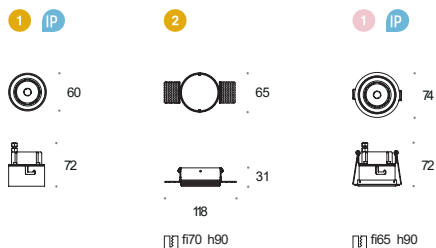

Hedion IP65 (waterproof)