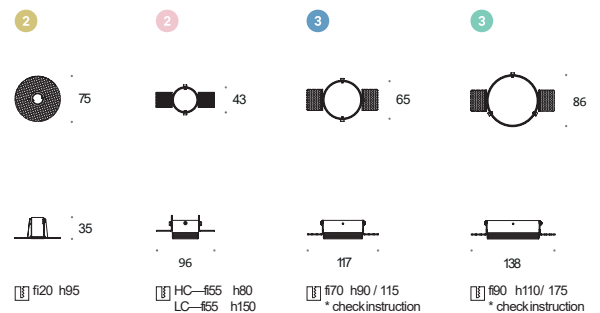

• CR190

* drivers **do not** passthrough the mounting hole

** On—Off driver **passthrough** the mounting hole

• Black Anode

• interior Black Anode + frame color to choose

energy
pg. 17

Hedion Pro

Hedion Pro—mounting rings

Hedion Pro Trim

| Model | | On-Off | Switch Dim | DALI2 | PhaseCut | Accessories | Black | White | Mixed | CR198-2700K | CR198-3000K | CR198-4000K | Spot 13° | Medium 32° | Wide 48° | Spot 18° | Medium 35° | Wide 55° | |
|-----------------------|-------------------|----------------|------------|--------|----------|-------------|-------|-------|-------|-------------|-------------|-------------|----------|------------|----------|----------|------------|----------|--|
| | | | | | | | .02 | .03 | .99 | .927 | .930 | .940 | .S | .M | .W | .S | .M | .W | |
| Hedion 115 | | | | | | | | | | | | | | | | | | | |
| 1 | 115 QR111* | 1x50WQR-LP 111 | 4.2637 | | | | • | • | • | | | | | | | | | | |
| 2 | 115edgeLED | 1x8W510lm | 4.2638 | 4.2551 | 4.2640 | 4.2639 | • | • | • | • | • | • | • | • | • | | | | |
| 3 | 115edgeLED | 1x15W1200lm | 4.2642 | 4.2552 | 4.2644 | 4.2643 | • | • | • | • | • | • | | | | • | • | • | |
| 4 | 115edgeLED | 1x27W2000lm | 4.2646 | 4.2553 | 4.2648 | 4.2647 | • | • | • | • | • | • | | | | • | • | • | |
| 5 | 115 Mounting ring | [required] | | | | 4.2636 | • | • | • | | | | | | | | | | |
| Hedion Trim115 | | | | | | | | | | | | | | | | | | | |
| 1 | 115 QR111* | 1x50WQR-LP 111 | 4.2650 | | | | • | • | • | | | | | | | | | | |
| 2 | 115edgeLED | 1x8W510lm | 4.2651 | 4.2554 | 4.2653 | 4.2652 | • | • | • | • | • | • | • | • | • | | | | |
| 3 | 115edgeLED | 1x15W1200lm | 4.2655 | 4.2555 | 4.2657 | 4.2656 | • | • | • | • | • | • | | | | • | • | • | |
| 4 | 115edgeLED | 1x27W2000lm | 4.2659 | 4.2556 | 4.2661 | 4.2660 | • | • | • | • | • | • | | | | • | • | • | |