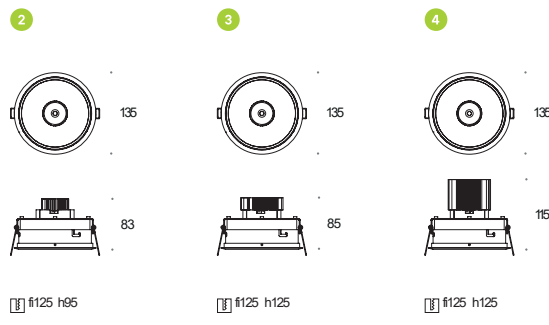

Hedion Trim 115