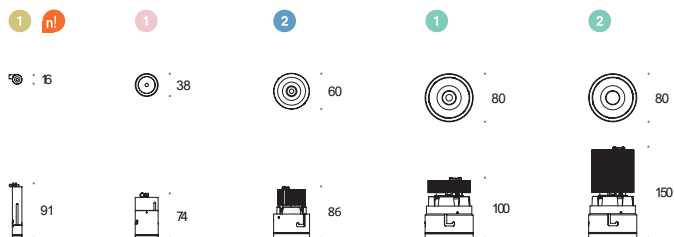

• CR190

* drivers **do not** passthrough the mounting hole

** On—Off driver **passthrough** the mounting hole

• Black Anode

• interior Black Anode + frame color to choose

energy
pg. 17

Hedion Pro

Hedion Pro—mounting rings

Hedion Pro Trim

| Model | | On-Off | Switch Dim | DALI2 | PhaseCut | Accessories | Black | White | Mixed | CR198-2700K | CR198-3000K | CR198-4000K | Spot 13° | Medium 32° | Wide 48° | Spot 18° | Medium 35° | Wide 55° | |
|-----------------------|-------------------|----------------|------------|--------|----------|-------------|-------|-------|-------|-------------|-------------|-------------|----------|------------|----------|----------|------------|----------|--|
| | | | | | | | .02 | .03 | .99 | .927 | .930 | .940 | .S | .M | .W | .S | .M | .W | |
| Hedion 115 | | | | | | | | | | | | | | | | | | | |
| 1 | 115 QR111* | 1x50WQR-LP 111 | 4.2637 | | | | • | • | • | | | | | | | | | | |
| 2 | 115edgeLED | 1x8W510lm | 4.2638 | 4.2551 | 4.2640 | 4.2639 | • | • | • | • | • | • | • | • | • | | | | |
| 3 | 115edgeLED | 1x15W1200lm | 4.2642 | 4.2552 | 4.2644 | 4.2643 | • | • | • | • | • | • | | | | • | • | • | |
| 4 | 115edgeLED | 1x27W2000lm | 4.2646 | 4.2553 | 4.2648 | 4.2647 | • | • | • | • | • | • | | | | • | • | • | |
| 5 | 115 Mounting ring | [required] | | | | 4.2636 | • | • | • | | | | | | | | | | |
| Hedion Trim115 | | | | | | | | | | | | | | | | | | | |
| 1 | 115 QR111* | 1x50WQR-LP 111 | 4.2650 | | | | • | • | • | | | | | | | | | | |
| 2 | 115edgeLED | 1x8W510lm | 4.2651 | 4.2554 | 4.2653 | 4.2652 | • | • | • | • | • | • | • | • | • | | | | |
| 3 | 115edgeLED | 1x15W1200lm | 4.2655 | 4.2555 | 4.2657 | 4.2656 | • | • | • | • | • | • | | | | • | • | • | |
| 4 | 115edgeLED | 1x27W2000lm | 4.2659 | 4.2556 | 4.2661 | 4.2660 | • | • | • | • | • | • | | | | • | • | • | |