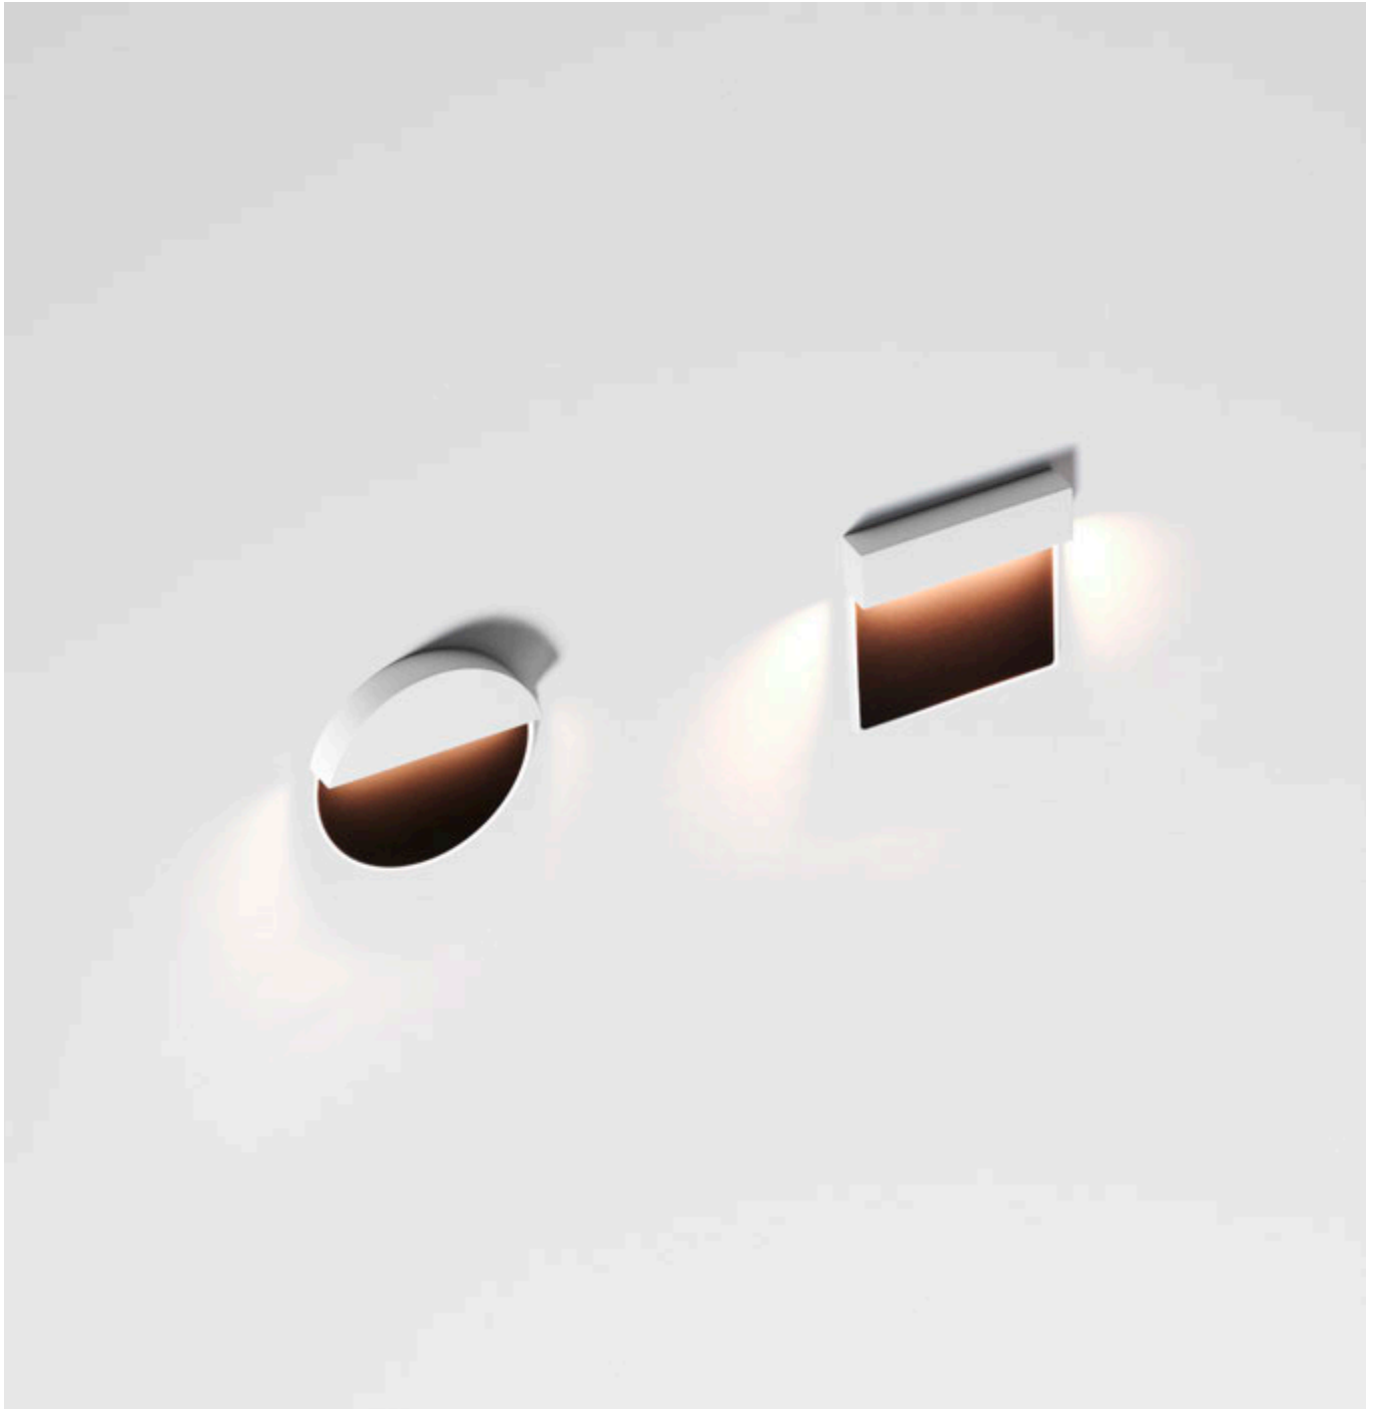

bold

in cooperation with — **Light Effect**

BOLD is a luminaire dedicated for illuminating stairs or passageways. Square or round body with thickness of only 13 mm can be mounted in a classic 60 mm diameter mounting box or directly on plasterboard surfaces. The luminaire features an integrated LED light source and includes a power supply.

bold

bold r / bold q

	Model	On-Off	Accessories	Black	White	Mixed	CR190 2700K	CR190 3000K	CR190 4000K
	Bold			.02	.03	.99	.927	.930	.940
1	Q 1.0 KN	1x 2W 90lm	4.1912	•	•	•	•	•	•
2	R 1.0 KN	1x 2W 90lm	4.2629	•	•	•	•	•	•
	Mounting Box dia.60	[option]	9.1769						

Bold KN

check mounting instruction

details subject to change.