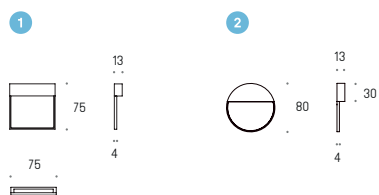

bold

in cooperation with — **Light Effect**

BOLD is a luminaire dedicated for illuminating stairs or passageways. Square or round body with thickness of only 13 mm can be mounted in a classic 60 mm diameter mounting box or directly on plasterboard surfaces. The luminaire features an integrated LED light source and includes a power supply.

bold

bold r / bold q

	Model	On-Off	Accessories	Black	White	Mixed	CR190 2700K	CR190 3000K	CR190 4000K
	Bold			.02	.03	.99	.927	.930	.940
1	Q 1.0 KN	1x 2W 90lm	4.1912	•	•	•	•	•	•
2	R 1.0 KN	1x 2W 90lm	4.2629	•	•	•	•	•	•
	Mounting Box dia.60	[option]	9.1769						

Bold KN

check mounting instruction

details subject to change.