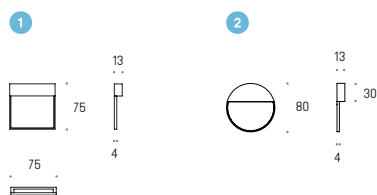

# bold

in cooperation with — **Light Effect**

BOLD is a luminaire dedicated for illuminating stairs or passageways. Square or round body with thickness of only 13 mm can be mounted in a classic 60 mm diameter mounting box or directly on plasterboard surfaces. The luminaire features an integrated LED light source and includes a power supply.

**bold**

**bold r / bold q**

	Model	On-Off	Accessories	Black	White	Mixed	CR190 2700K	CR190 3000K	CR190 4000K
	<b>Bold</b>			<b>.02</b>	<b>.03</b>	<b>.99</b>	<b>.927</b>	<b>.930</b>	<b>.940</b>
1	Q 1.0 KN	1x 2W 90lm	<b>4.1912</b>	•	•	•	•	•	•
2	R 1.0 KN	1x 2W 90lm	<b>4.2629</b>	•	•	•	•	•	•
	Mounting Box dia.60	<b>[ option ]</b>	<b>9.1769</b>						

Bold KN

check mounting instruction

details subject to change.