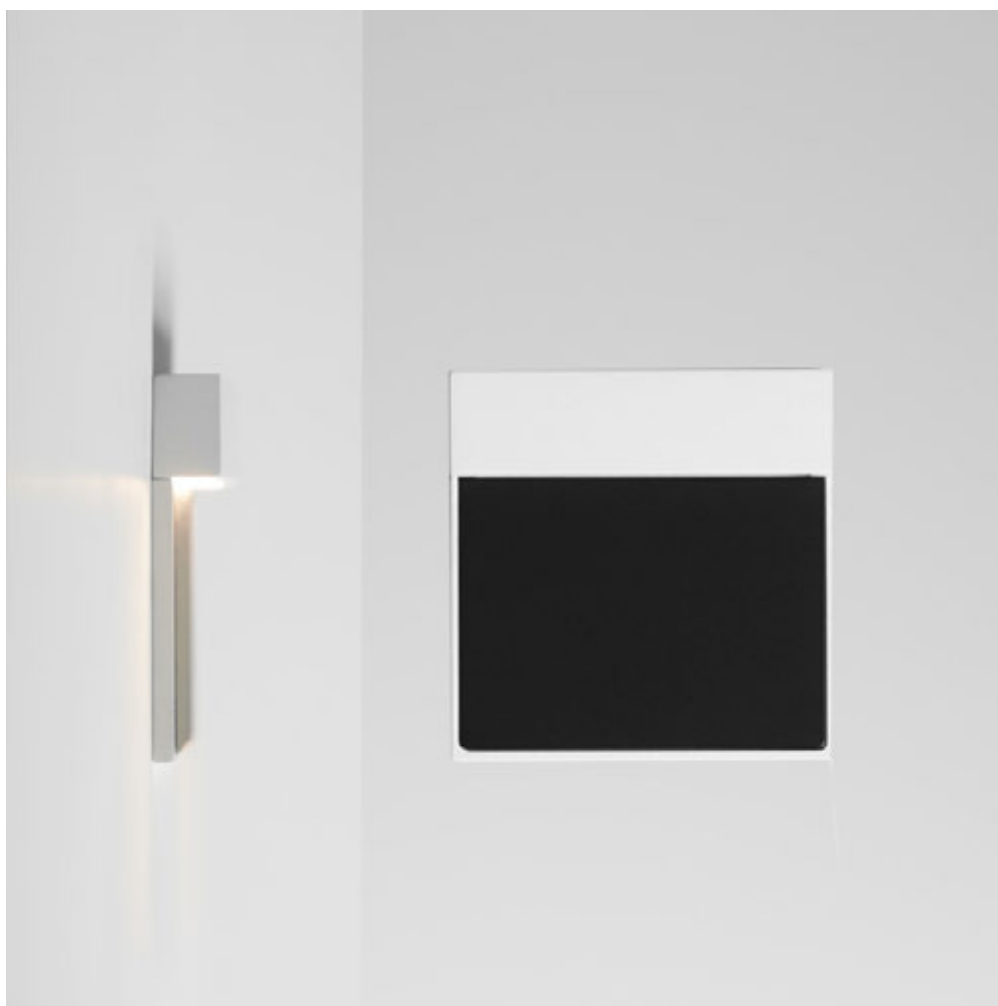

# bold

in cooperation with — **Light Effect**

BOLD is a luminaire dedicated for illuminating stairs or passageways. Square or round body with thickness of only 13 mm can be mounted in a classic 60 mm diameter mounting box or directly on plasterboard surfaces. The luminaire features an integrated LED light source and includes a power supply.

**bold**

**bold r / bold q**

	Model	On-Off	Accessories	Black	White	Mixed	CR190 2700K	CR190 3000K	CR190 4000K
	<b>Bold</b>			<b>.02</b>	<b>.03</b>	<b>.99</b>	<b>.927</b>	<b>.930</b>	<b>.940</b>
1	Q 1.0 KN	1x 2W 90lm	<b>4.1912</b>	•	•	•	•	•	•
2	R 1.0 KN	1x 2W 90lm	<b>4.2629</b>	•	•	•	•	•	•
	Mounting Box dia.60	<b>[ option ]</b>	<b>9.1769</b>						

Bold KN

check mounting instruction

details subject to change.