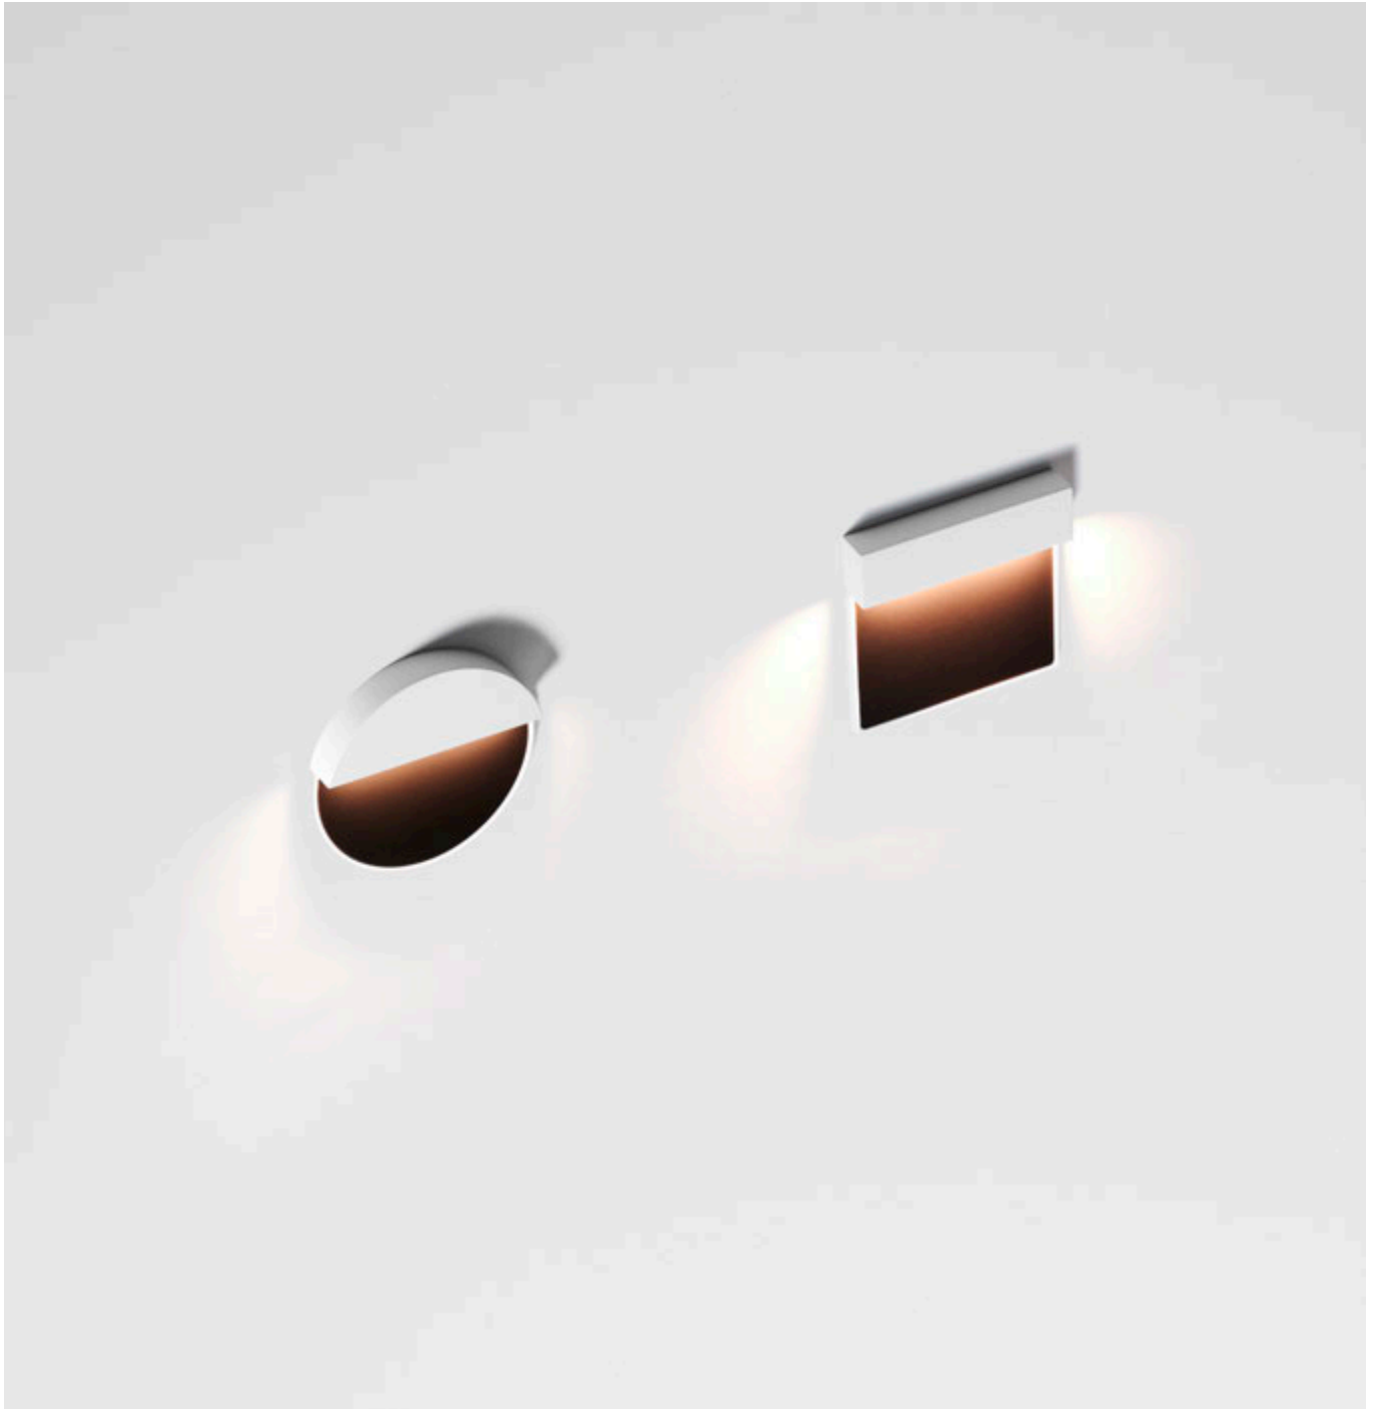

# bold

in cooperation with — **Light Effect**

BOLD is a luminaire dedicated for illuminating stairs or passageways. Square or round body with thickness of only 13 mm can be mounted in a classic 60 mm diameter mounting box or directly on plasterboard surfaces. The luminaire features an integrated LED light source and includes a power supply.

**bold**

**bold r / bold q**

	Model	On-Off	Accessories	Black	White	Mixed	CR190 2700K	CR190 3000K	CR190 4000K
	<b>Bold</b>			<b>.02</b>	<b>.03</b>	<b>.99</b>	<b>.927</b>	<b>.930</b>	<b>.940</b>
1	Q 1.0 KN	1x 2W 90lm	<b>4.1912</b>	•	•	•	•	•	•
2	R 1.0 KN	1x 2W 90lm	<b>4.2629</b>	•	•	•	•	•	•
	Mounting Box dia.60	<b>[ option ]</b>	<b>9.1769</b>						

Bold KN

check mounting instruction

details subject to change.