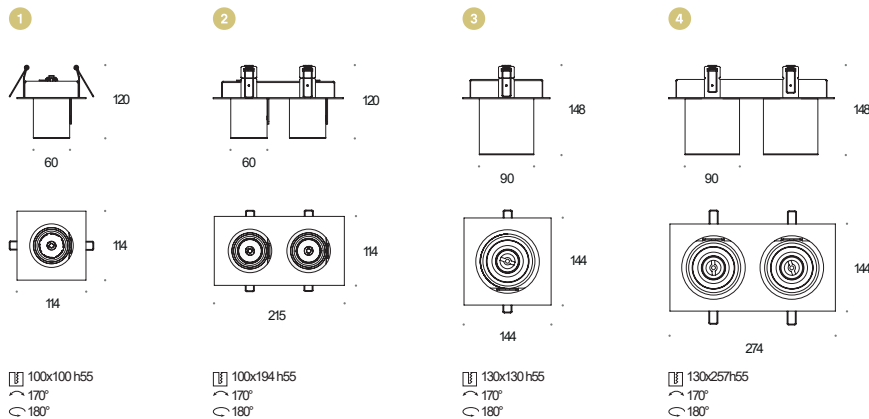

Auro Base WP

details subject to change.