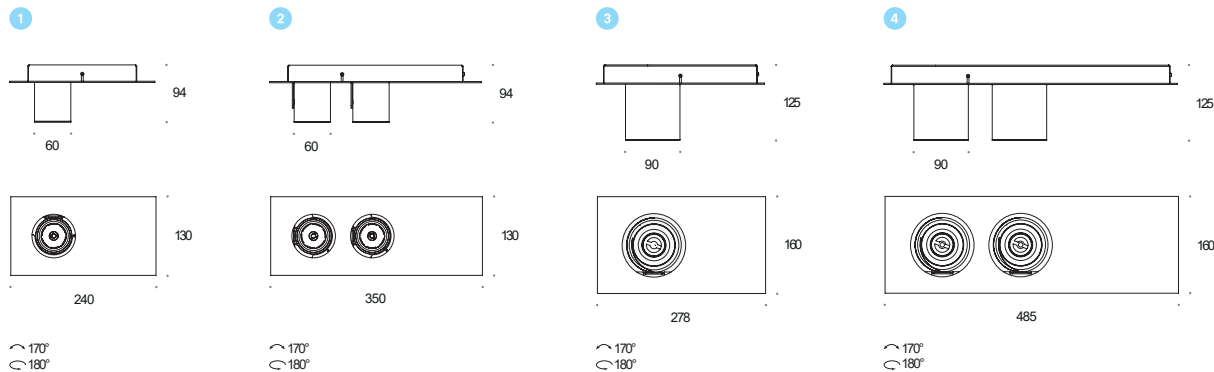

Model		On-Off	Switch Dim	DALI2	PhaseOut	White + Black	Black	White	Mixed	CR198-2700K	CR198-3000K	CR198-4000K	Spot 13°	Medium 32°	Wide 48°	Spot 13°	Medium 23°	Wide 42°	
													.S	.M	.W	.S	.M	.W	
Auro Base NT ⊕																			
1	60x1	| 1x 7W400lm	3.0554							.33	.02	.03	.99	.927	.930	.940			
2	60x2	| 2x 7W400lm	3.0555																
3	90x1	| 1x 15W1200lm	3.0548	3.1419	3.1417	3.1418													
4	90x2	| 2x 15W1200lm	3.0549	3.1983	3.1420	3.1421													
Auro Base WP ⊞																			
1	60x1	| 1x 7W400lm	4.1164	4.1984	4.1165	4.1166													
2	60x2	| 2x 7W400lm	4.1167	4.1985	4.1168	4.1169													
3	90x1	| 1x 15W1200lm	4.1170	4.1986	4.1171	4.1172													
4	90x2	| 2x 15W1200lm	4.1173	4.1987	4.1174	4.1175													

Auro Base NT