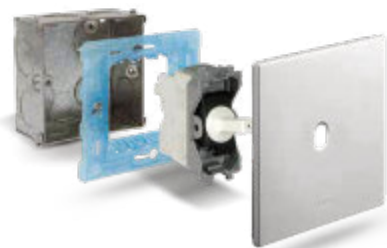

444KNXT2B
Toggle control device KNX compatible with 2 channels - toggle white colour
- supplied with no. 1 plastic white ring - 1 module

444KNXT2B

444KNXT2CR
Toggle control device KNX compatible with 2 channels - toggle white chrome
- supplied with no. 1 plastic chrome ring - 1 module

444KNXT2CR

444KNXT20T
Toggle control device KNX compatible with 2 channels - brass toggle - supplied with
no. 1 brass ring - 1 module

444KNXT20T

Functions

	Switch	Dimmer	Scene	Shutter and Blinds	Send Value	Control Value	Multi-action (3+3 LongP.)
Commands	On/Off	Increase/Decrease	1 - 64	Up + Stop	Send Value n.1	Unforced + Off	On/Off
	On	Increase	Save Scene	Down + Stop	Send Value n.2	Unforced + On	Up/Down
	Off	Decrease		Up/Down + Stop	Send Value n.3	Forced + Off	Scene
				Up	Send Value n.4	Forced + On	Send Value (0-255)
				Down	Send Value n.1 (long. P.)		Send Value (0-100%)
				Up/Down	Send Value n.2 (long. P.)		HVAC
				Stop	Send Value n.3 (long. P.)		
				Open/Closed Slats	Send Value n.4 (long. P.)		
				Open Slats			
				Closed Slats