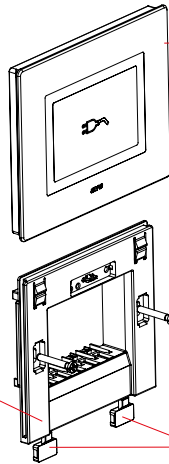

System 44 standard devices

44ATC03ALS  
44ATC03B  
44ATC03GSL

Special frame for "Ave Touch" sliding front plates

44PATCS3...

"Ave Touch" sliding front plate with "plug" symbol

Led supplied with the frame

Screw cover (to be removed)