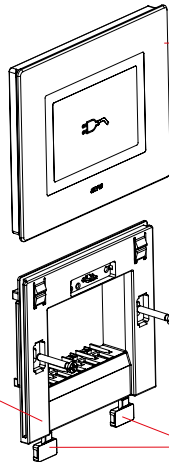

System 44 standard devices

44ATC03ALS
44ATC03B
44ATC03GSL

Special frame for "Ave Touch" sliding front plates

44PATCS3...

"Ave Touch" sliding front plate with "plug" symbol

Led supplied with the frame

Screw cover (to be removed)