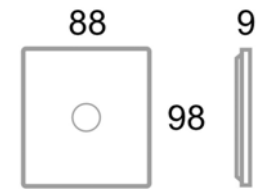

To be used with  
MOUNTING FRAME  
**44A02**

- 444002
- Toggle two-way switches 250V
- 1P 10AX lightable toggle two-way switch - toggle white colour - supplied with no. 1 plastic white ring - 1 module

To be used with  
MOUNTING FRAME  
**44A02**