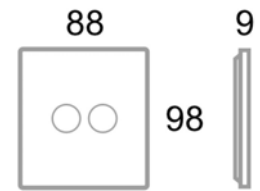

To be used with  
MOUNTING FRAME  
**44A02**

- 444002
- Toggle two-way switches 250V
- 1P 10AX lightable toggle two-way switch - toggle white colour - supplied with no. 1 plastic white ring - 1 module

To be used with  
MOUNTING FRAME  
**44A02**