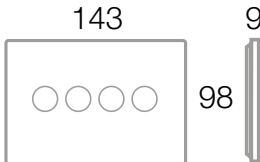

To be used with
MOUNTING FRAME
44A04

- 444053B
- Toggle rolling blind push button 250V
- 1P 10A toggle rolling blind push button (3 terminals) - 3 positions (central OFF) - with interblock - toggle white colour - supplied with no. 1 plastic white ring - 1 module