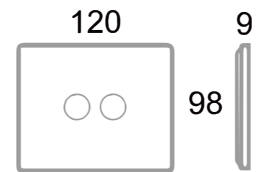

To be used with
MOUNTING FRAME
44A03

- 444010 X / 20A
- 2P toggle one way switches 250V
- 2P 20AX lightable toggle one way switch - toggle white colour - supplied with no. 1 plastic white ring - 1 module