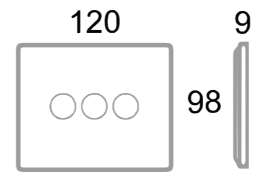

To be used with
MOUNTING FRAME
44A03

- 444051 X
- Toggle rolling blind switches 250V
- 1P 10AX toggle rolling blind switch (3 terminals) - 3 positions (central OFF) - with interblock - toggle white colour - supplied with no. 1 plastic white ring - 1 module