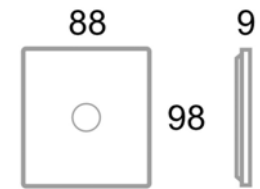

- 444002
- Toggle two-way switches 250V
- 1P 10AX lightable toggle two-way switch - toggle white colour - supplied with no. 1 plastic white ring - 1 module