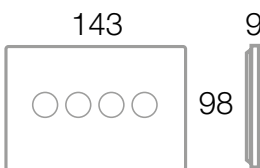

To be used with
MOUNTING FRAME
44A04

- 444053B
- Toggle rolling blind push button 250V
- 1P 10A toggle rolling blind push button (3 terminals) - 3 positions (central OFF) - with interblock - toggle white colour - supplied with no. 1 plastic white ring - 1 module