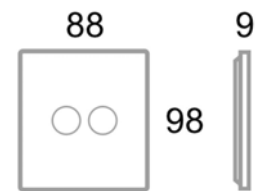

- 444002
- Toggle two-way switches 250V
- 1P 10AX lightable toggle two-way switch - toggle white colour - supplied with no. 1 plastic white ring - 1 module

To be used with
MOUNTING FRAME
44A02

OT

- 444004 XX
- Toggle intermediate switches 250V
- 1P 10AX lightable toggle intermediate switch - toggle white colour - supplied with no. 1 plastic white ring - 1 module