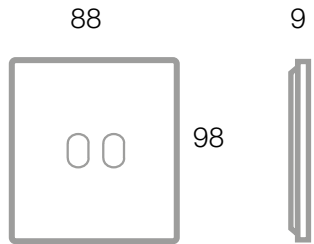

- Toggle two-way switches 250V  
444002B Two-way switch - toggle white colour  
supplied with no. 1 plastic white ring - 1 module

□ **44PCNT22B**  
Corian® PLATE ONLY  
*Corian white*

- Toggle intermediate switches 250V  
444004B 1P 10AX lightable toggle intermediate  
switch - toggle white colour - supplied with no.  
1 plastic white ring - 1 module