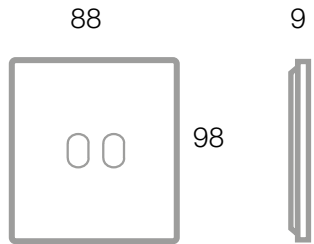

- Toggle two-way switches 250V
444002B Two-way switch - toggle white colour
supplied with no. 1 plastic white ring - 1 module

□ **44PCNT22B**
Corian® PLATE ONLY
Corian white

- Toggle intermediate switches 250V
444004B 1P 10AX lightable toggle intermediate
switch - toggle white colour - supplied with no.
1 plastic white ring - 1 module