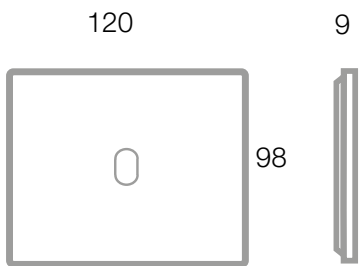

- 2P toggle one way switches 250V
444010B/20A 2P 20AX lightable toggle one way
switch - toggle white colour supplied with no. 1
plastic white ring - 1 module

- rolling blind switches 250V
444051B 1P 10AX toggle rolling blind switch (3
terminals) - 3 positions (central OFF) - with inter block
- toggle white colour - supplied with no. 1 plastic
white ring - 1 module