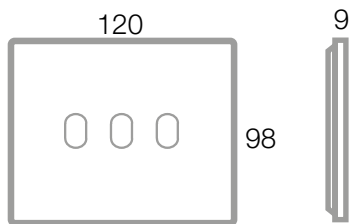

- Toggle two-way switches 250V
444002B Two-way switch - toggle white colour
supplied with no. 1 plastic white ring - 1 module

- Toggle intermediate switches 250V
444004B 1P 10AX lightable toggle intermediate
switch - toggle white colour - supplied with no.
1 plastic white ring - 1 module

- Toggle push-buttons 250V
444005B 1P NO 10A lightable toggle push-button -
toggle white colour supplied with no. 1 plastic white
ring - 1 module

- 2P toggle one way switches 250V
444010B/20A 2P 20AX lightable toggle one way
switch - toggle white colour supplied with no. 1
plastic white ring - 1 module

- rolling blind switches 250V
444051B 1P 10AX toggle rolling blind switch (3
terminals) - 3 positions (central OFF) - with inter block
- toggle white colour - supplied with no. 1 plastic
white ring - 1 module

- Toggle rolling blind push button 250V
444053B 1P 10A toggle rolling blind push button (3
terminals) - 3 positions (central OFF) - with inter block
- toggle white colour - supplied with no. 1 plastic
white ring - 1 module