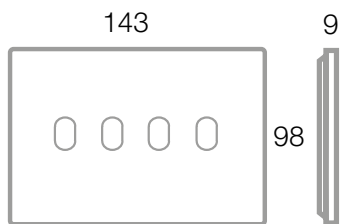

- Toggle two-way switches 250V
444002B Two-way switch - toggle white colour
supplied with no. 1 plastic white ring - 1 module

- Toggle intermediate switches 250V
444004B 1P 10AX lightable toggle intermediate
switch - toggle white colour - supplied with no.
1 plastic white ring - 1 module

- Toggle push-buttons 250V
444005B 1P NO 10A lightable toggle push-button -
toggle white colour supplied with no. 1 plastic white
ring - 1 module

- 2P toggle one way switches 250V
444010B/20A 2P 20AX lightable toggle one way
switch - toggle white colour supplied with no. 1
plastic white ring - 1 module

- rolling blind switches 250V
444051B 1P 10AX toggle rolling blind switch (3
terminals) - 3 positions (central OFF) - with inter block
- toggle white colour - supplied with no. 1 plastic
white ring - 1 module

- Toggle rolling blind push button 250V
444053B 1P 10A toggle rolling blind push button (3
terminals) - 3 positions (central OFF) - with inter block
- toggle white colour - supplied with no. 1 plastic
white ring - 1 module

□ **44PCN03B**
Corian® PLATE ONLY
Corian white