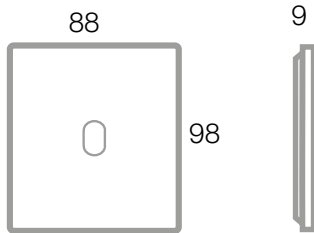

- Toggle two-way switches 250V
444002B Two-way switch - toggle white colour
supplied with no. 1 plastic white ring - 1 module