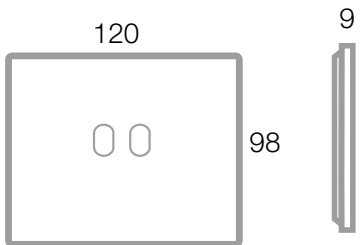

- Toggle rolling blind push button 250V
444053B 1P 10A toggle rolling blind push button (3
terminals) - 3 positions (central OFF) - with inter block
- toggle white colour - supplied with no. 1 plastic
white ring - 1 module