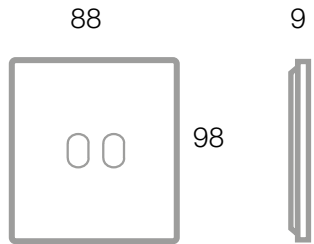

- Toggle two-way switches 250V  
 444002B Two-way switch - toggle white colour  
 supplied with no. 1 plastic white ring - 1 module

□ **44PCNT22B**  
 Corian® PLATE ONLY  
 Corian white

- Toggle intermediate switches 250V  
 444004B 1P 10AX lightable toggle intermediate  
 switch - toggle white colour - supplied with no.  
 1 plastic white ring - 1 module