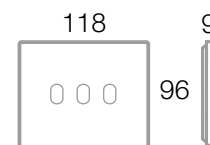

■ **44PAN03ANS**
Alluminio antracite spazzolato
Anthracite brushed aluminium

■ **44PAN04ALS**
Alluminio naturale spazzolato
Natural brushed aluminium