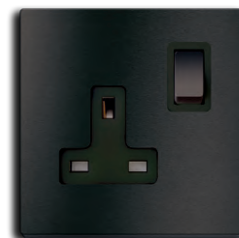

BS10972P-ALS ALUMINIUM TWIN UK SOCKET
ILLUMINATED SWITCH OPTION AVAILABLE* CHECK WITH SUPPLIER

Fits ALL System 44 accessories.

44PAN refers to the ALUMINIUM front plate only.

System 44 is a modular system of interchangeable components allowing specifiers the ability to create truly individual control systems.

Customise your hotel guest-room, office or home with every type of control available. Mix front plates, coloured trims, coloured switches, power sockets, automation controls, USB CAT6, telephone, HVAC , security and much, much more

Subject to changes

FW Lighting
The Lighthouse - 37 Wadham Grove - Emersons Green -Bristol - BS16 7DX
info@fw-lighting.com www.fw-lighting.com Tel: 00 44 7891 919 169