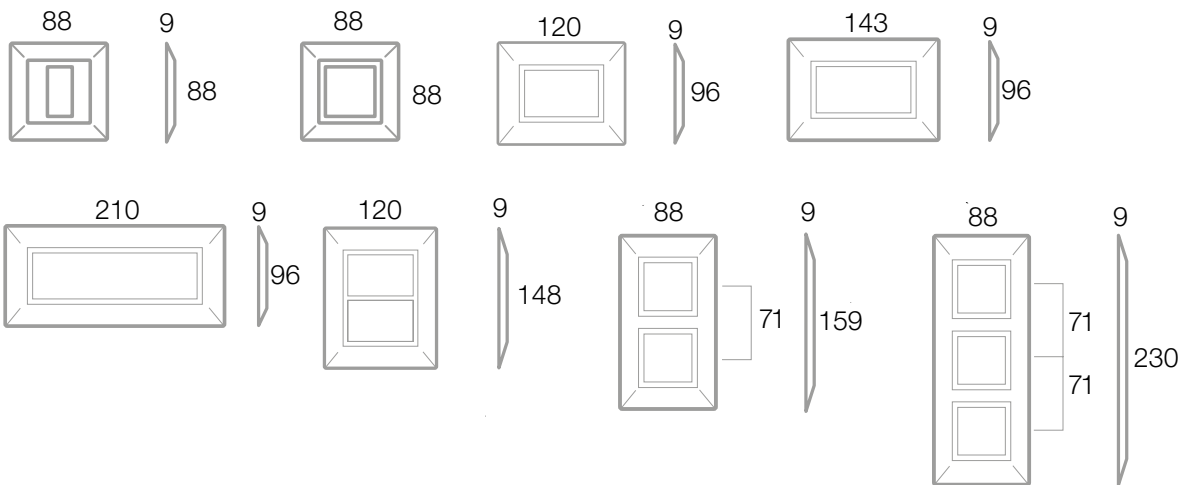

44PK21ALS	Alluminio naturale <i>Natural aluminium</i>	Cromo <i>Chrome</i>
44PK21AO	Argento opaco <i>Matt silver</i>	Grigio scuro lucido <i>Polished dark grey</i>
44PK21B	Bianco Ral 9010 <i>Ral 9010 white</i>	Bianco Ral 9010 <i>Ral 9010 white</i>
44PK21BMC	Bianco lucido micalizzato <i>Micalized polished white</i>	Bianco Ral 9010 <i>Ral 9010 white</i>
44PK21GSM	Grigio scuro metallizzato <i>Metallic dark grey</i>	Cromo <i>Chrome</i>
44PK21NCS	Nichel spazzolato <i>Brushed nickel</i>	Grigio scuro lucido <i>Polished dark grey</i>
44PK21OT	Ottone lucido <i>Polished brass</i>	Cromo <i>Chrome</i>
44PK21PERS	Trattamento superficiale verniciabile NON E' UN COLORE <i>Treated surface (paintable)</i> IT IS NOT A COLOUR	Bianco Ral 9010 (in dotazione) Grigio scuro lucido (in dotazione) <i>RAL 9010 white (included)</i> <i>Polished dark grey (included)</i>
44PK22ALS	Alluminio naturale	

44PK26ALS	Alluminio naturale <i>Natural aluminium</i>	
44PK26B	Bianco Ral 9010 <i>Ral 9010 white</i>	Bianco Ral 9010 <i>Ral 9010 white</i>
44PK26BMC	Bianco lucido micalizzato <i>Micalized polished white</i>	Bianco Ral 9010 <i>Ral 9010 white</i>
44PK26GF	Grafite <i>Graphite</i>	Grigio scuro lucido <i>Polished dark grey</i>
44PK26GSM	Grigio scuro metallizzato <i>Metallic dark grey</i>	Cromo <i>Chrome</i>
44PK26GTK	Grigio Tekla <i>Tekla grey</i>	Cromo <i>Chrome</i>
44PK26NAL	Nero assoluto lucido <i>Polished absolute black</i>	Cromo <i>Chrome</i>
44PK26NCS	Nichel spazzolato <i>Brushed nickel</i>	Grigio scuro lucido <i>Polished dark grey</i>
44PK26OT	Ottone lucido <i>Polished brass</i>	Cromo <i>Chrome</i>
44PK26PERS	Trattamento superficiale verniciabile NON E' UN COLORE <i>Treated surface (paintable)</i> IT IS NOT A COLOUR	Bianco Ral 9010 (in dotazione) Grigio scuro lucido (in dotazione) <i>RAL 9010 white (included)</i> <i>Polished dark grey (included)</i>