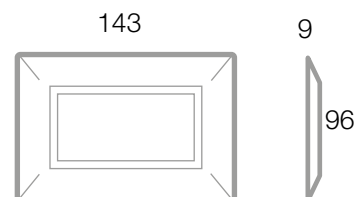

44CR3B	Bianco Ral 9010 <i>Ral 9010 white</i>
44CR3N	Grigio scuro lucido <i>Polished dark grey</i>
44CR3CR	Cromo <i>Chrome</i>