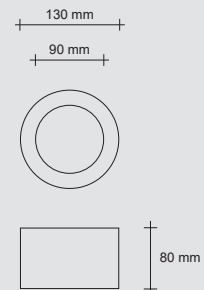

- One-light recessed plasterboard lamp
- For GU10bulbs
- The following bulbs can be installed: halogen, fluorescent, LED
- Degree of protection: IP44
- After smoothing the plasterboard with plaster, the recess is an integral part of the wall and can be painted
- Recommended installation hole: Ø140 mm

Type-approvals

CE 

T353

- GU10
- 1 x 40W

- Grado di protezione IP44
- Degree of protection: IP44
- Schutzart IP44
- Grado de protección IP44
- Уровень защиты IP44

Foro per installazione suggerito/ Recommended installation hole/
Empfohlene Einbauöffnung/ Orificio para instalación aconsejado/
Рекомендуемое монтажное отверстие **Ø140 mm**