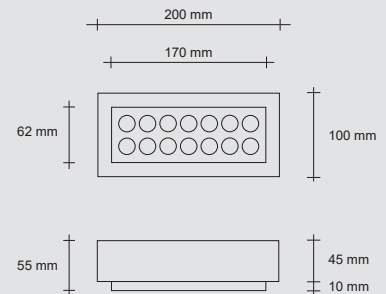

Sorgente LED con
driver ispezionabile

LED source with
readily accessible
driver

Cornice in gesso per
installazione invisibile

Plaster moulding for
concealed installation

- Recessed plasterboard lamp
- Built-in LED that can be inspected and replaced
- Built-in power supply that can be inspected and replaced
- After smoothing the plasterboard with plaster, the recess is an integral part of the wall and can be painted.
- Recommended installation hole: 210 x 110 mm

Type-approvals

T351

- Modulo Led 17W
- Led Module 17W
- Led Modul 17W
- Módulo led 17W
- Светодиодный модуль 17W
- 1500 lumen
- 24V
- 3000°K
- CRI > 90

Foro per installazione suggerito/ Recommended installation hole/
 Empfohlene Einbauöffnung/ Orificio para instalación aconsejado/
 Рекомендуемое монтажное отверстие
210 x 110 mm