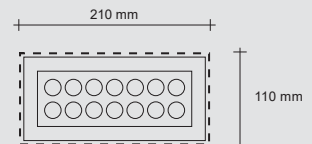

Sorgente LED con
driver ispezionabile

LED source with
readily accessible
driver

Cornice in gesso per
installazione invisibile

Plaster moulding for
concealed installation

- Recessed plasterboard lamp
- Built-in LED that can be inspected and replaced
- Built-in power supply that can be inspected and replaced
- After smoothing the plasterboard with plaster, the recess is an integral part of the wall and can be painted.
- Recommended installation hole: 210 x 110 mm

Type-approvals

T351

- Modulo Led 17W
- Led Module 17W
- Led Modul 17W
- Módulo led 17W
- Светодиодный модуль 17W
- 1500 lumen
- 24V
- 3000°K
- CRI > 90

Foro per installazione suggerito/ Recommended installation hole/
 Empfohlene Einbauöffnung/ Orificio para instalación aconsejado/
 Рекомендуемое монтажное отверстие
210 x 110 mm