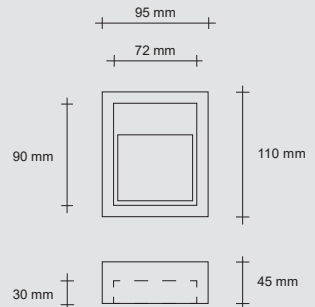

WINNER

- Step light for modular system Atena by Sforzin Illuminazione
- Suitable for plasterboard or brick installation
- The step light can be removed and replaced entirely with another step light from the same collection, no new masonry work required.
- Recessed step light with built-in LED module
- Built-in power supply that can be inspected and replaced
- After smoothening the plasterboard with plaster, the frame of the recess is an integral part of the wall and can be painted.
- Recommended installation hole: 120x105mm
- Recommended installation hole with steel formwork, code T342.C, 120x105mm

Foro per installazione suggerito/ Recommended installation hole/ Empfohlene Einbauöffnung/ Orificio para instalación aconsejado/ Рекомендуемое монтажное отверстие **120 x 105 mm**

Accessorio - Option - Optional - Opcional - Опции: