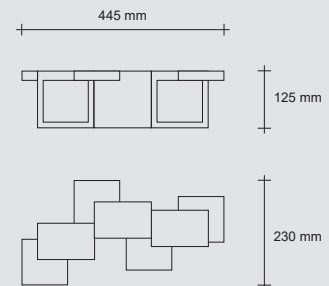

CE V A

Омологации

CE V A

T326

- GX53
- 3x10W

www.sforzinilluminazione.com

Also available in customised form.

Subject to changes