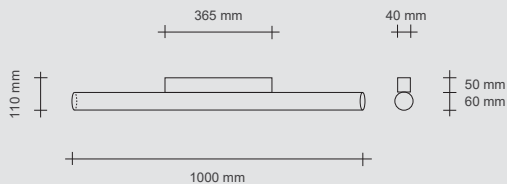

- - Dimmerabile con PUSH0-10V/1-10VDali/Pulsante normalmente aperto
- Dimmable with PUSH0-10V/1-10VDali/Normally open button
- Dimmerbar mit PUSH0-10V/1-10VDali/Taste normalerweise offen
- Intensidad luminosa no regulable con PUSH0-10V/1-10VDali/Pulsador normalmente abierto
- Диммируется с помощью технологий PUSH 0-10V/1-10B Dali/Нормально разомкнутый контакт