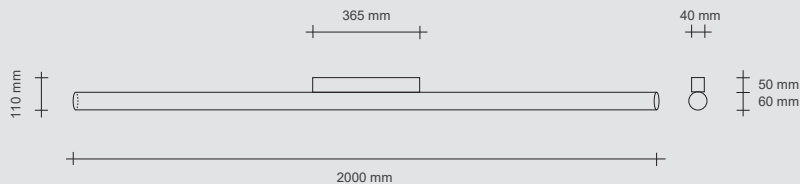

- - Dimmerabile con PUSH0-10V/1-10VDali/Pulsante normalmente aperto
- Dimmable with PUSH0-10V/1-10VDali/Normally open button
- Dimmerbar mit PUSH0-10V/1-10VDali/Taste normalerweise offen
- Intensidad luminosa no regulable con PUSH0-10V/1-10VDali/Pulsador normalmente abierto
- Диммируется с помощью технологий PUSH 0-10V/1-10B Dali/Нормально разомкнутый контакт