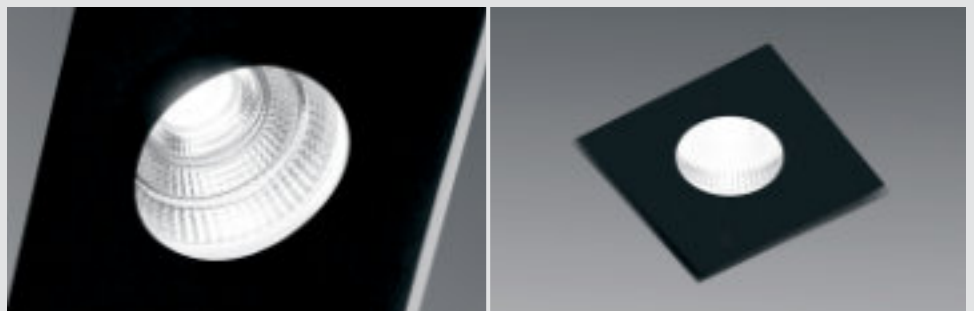

T305

- Modulo Led
- Led Module
- Led Modul
- Módulo led
- светодиодный модуль

- Alimentatore a bordo - Integrated power supply unit
- Netzteil mit eingeschlossen - Fuente de alimentación incorporada
- Встроенный блок питания

- 3W
- 700 mA
- 3000° k
- 255 Lumen