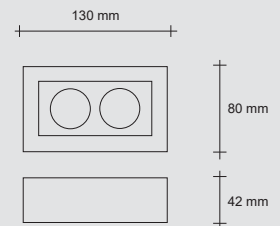

T297

- Modulo Led
- Led Module
- Led Modul
- Módulo led
- светодиодный модуль
- Alimentatore a bordo - Integrated powersupply unit
- Netzteil mit eingeschlossen - Fuente de alimentación incorporada
- Встроенный блок питания
- 6W
- 700mA
- 3000° K
- 510Lumen