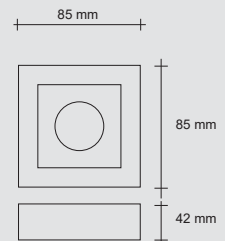

T305

- Modulo Led
- Led Module
- Led Modul
- Módulo led
- светодиодный модуль

- Alimentatore a bordo - Integrated power supply unit
- Netzteil mit eingeschlossen - Fuente de alimentación incorporada
- Встроенный блок питания

- 3W
- 700 mA
- 3000° k
- 255 Lumen