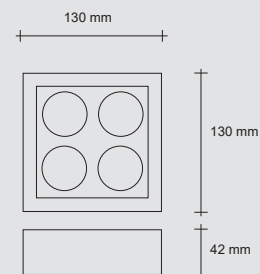

- Recessed ceiling light, single LED
- Recessed light for false ceilings
- Replaceable integrated LED
- Accessible, integrated power supply
- Once the false ceiling has been plastered, the external part of the recessed fitting will become an integral part of the ceiling and can be painted.