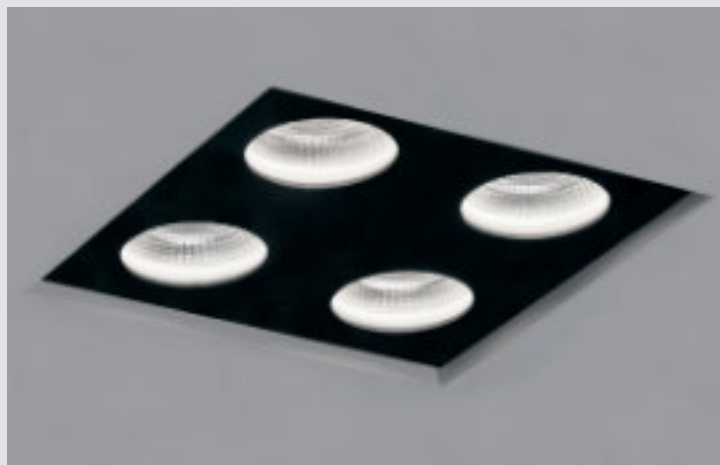

SAMO

DESIGN: _BLANK | DESIGNSTUDIO

- Recessed LED ceiling light
- Recessed light for false ceilings
- Replaceable integrated LED
- Accessible, integrated power supply
- Once the false ceiling has been plastered, the external part of the recessed fitting will become an integral part of the ceiling and can be painted.

- Recessed LED ceiling light
- Recessed light for false ceilings
- Replaceable integrated LED
- Accessible, integrated power supply
- Once the false ceiling has been plastered, the external part of the recessed fitting will become an integral part of the ceiling and can be painted.

- Recessed ceiling light, single LED
- Recessed light for false ceilings
- Replaceable integrated LED
- Accessible, integrated power supply
- Once the false ceiling has been plastered, the external part of the recessed fitting will become an integral part of the ceiling and can be painted.