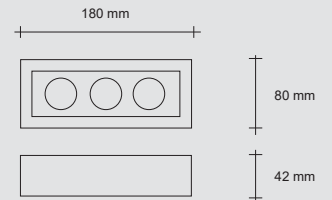

- 9W
- 700mA
- 3000° K
- 765Lumen

- Recessed LED ceiling light
- Recessed light for false ceilings
- Replaceable integrated LED
- Accessible, integrated power supply
- Once the false ceiling has been plastered, the external part of the recessed fitting will become an integral part of the ceiling and can be painted.