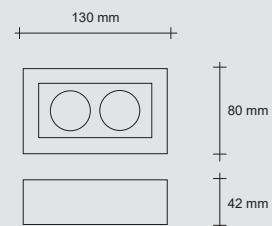

T297

- Modulo Led
- Led Module
- Led Modul
- Módulo led
- светодиодный модуль

- Alimentatore a bordo - Integrated powersupply unit
- Netzteil mit eingeschlossen - Fuente de alimentación incorporada
- Встроенный блок питания

- 6W
- 700mA
- 3000° K
- 510 Lumen