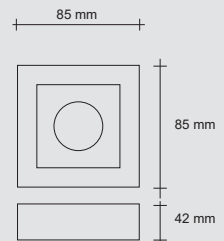

- 3W
- 700 mA
- 3000° k
- 255 Lumen

- 3-light, recessed LED ceiling light
- Recessed light for false ceilings
- Replaceable integrated LED
- Accessible, integrated power supply
- Once the false ceiling has been plastered, the external part of the recessed fitting will become an integral part of the ceiling and can be painted.