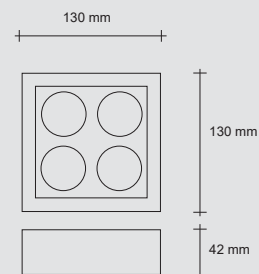

T299

- Modulo Led
- Led Module
- Led Modul
- Módulo led
- светодиодный модуль
- Alimentatore a bordo - Integrated power supply unit
- Netzteil mit eingeschlossen - Fuente de alimentación incorporada
- Встроенный блок питания
- 12W
- 700mA
- 3000°K
- 1020 Lumen