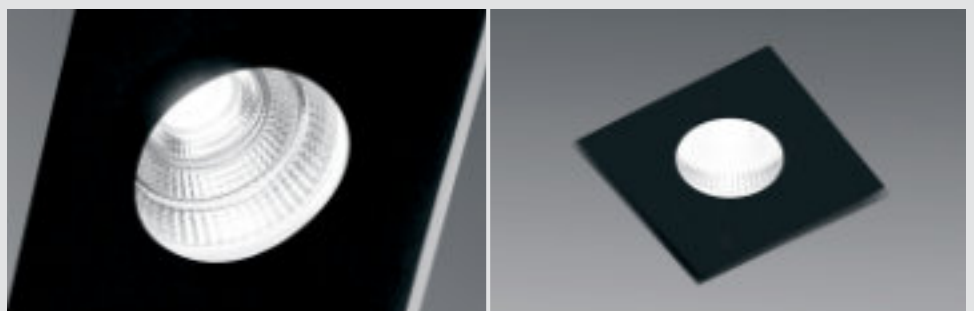

**SAMO**

DESIGN: \_BLANK | DESIGNSTUDIO

- Recessed LED ceiling light
- Recessed light for false ceilings
- Replaceable integrated LED
- Accessible, integrated power supply
- Once the false ceiling has been plastered, the external part of the recessed fitting will become an integral part of the ceiling and can be painted.

Registered design

**Type-approvals**

CE V □

- Recessed ceiling light, single LED
- Recessed light for false ceilings
- Replaceable integrated LED
- Accessible, integrated power supply
- Once the false ceiling has been plastered, the external part of the recessed fitting will become an integral part of the ceiling and can be painted.

- 3W
- 700 mA
- 3000° k
- 255 Lumen

- 3-light, recessed LED ceiling light
- Recessed light for false ceilings
- Replaceable integrated LED
- Accessible, integrated power supply
- Once the false ceiling has been plastered, the external part of the recessed fitting will become an integral part of the ceiling and can be painted.

- 9W
- 700mA
- 3000° K
- 765Lumen

- Recessed LED ceiling light
- Recessed light for false ceilings
- Replaceable integrated LED
- Accessible, integrated power supply
- Once the false ceiling has been plastered, the external part of the recessed fitting will become an integral part of the ceiling and can be painted.