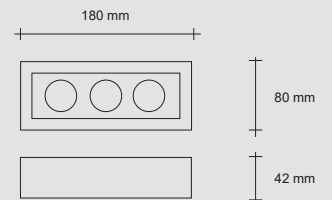

T306

- Modulo Led
- Led Module
- Led Modul
- Módulo led
- светодиодный модуль

- Alimentatore a bordo - Integrated power supply unit
- Netzteil mit eingeschlossen - Fuente de alimentación incorporada
- Встроенный блок питания

- 9W
- 700mA
- 3000° K
- 765Lumen