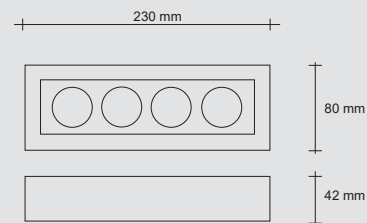

T298

- Modulo Led
- Led Module
- Led Modul
- Módulo led
- светодиодный модуль
- Alimentatore a bordo - Integrated power supply unit
- Netzteil mit eingeschlossen - Fuente de alimentación incorporada
- Встроенный блок питания
- 12W
- 700mA
- 3000°K
- 1020 Lumen