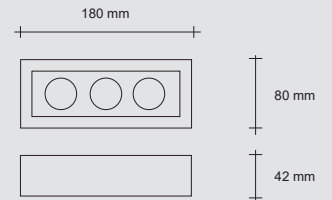

T306

- Modulo Led
- Led Module
- Led Modul
- Módulo led
- светодиодный модуль

- Alimentatore a bordo - Integrated power supply unit
- Netzteil mit eingeschlossen - Fuente de alimentación incorporada
- Встроенный блок питания

- 9W
- 700mA
- 3000° K
- 765Lumen