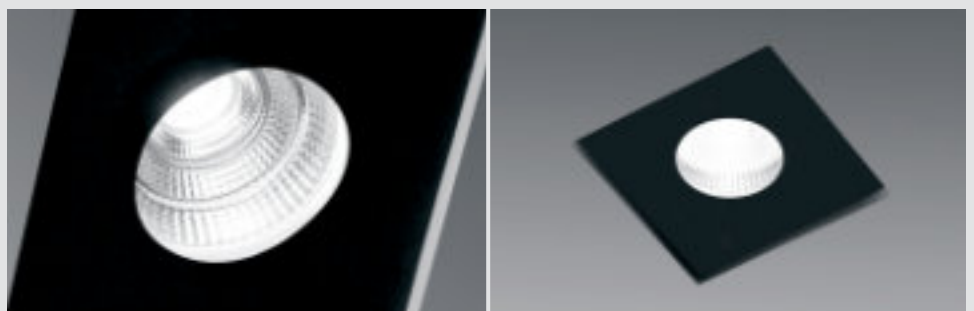

T305

- Modulo Led
- Led Module
- Led Modul
- Módulo led
- светодиодный модуль

- Alimentatore a bordo - Integrated power supply unit
- Netzteil mit eingeschlossen - Fuente de alimentación incorporada
- Встроенный блок питания

- 3W
- 700 mA
- 3000° k
- 255 Lumen