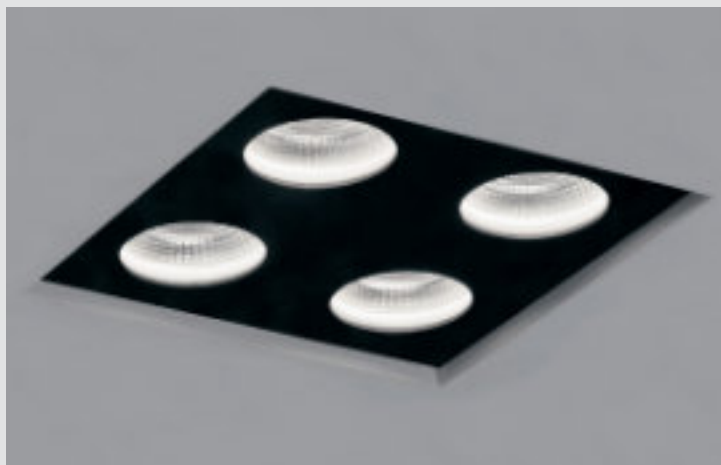

SAMO

DESIGN: _BLANK | DESIGNSTUDIO

- Recessed LED ceiling light
- Recessed light for false ceilings
- Replaceable integrated LED
- Accessible, integrated power supply
- Once the false ceiling has been plastered, the external part of the recessed fitting will become an integral part of the ceiling and can be painted.

Registered design

Type-approvals

CE 

- Recessed LED ceiling light
- Recessed light for false ceilings
- Replaceable integrated LED
- Accessible, integrated power supply
- Once the false ceiling has been plastered, the external part of the recessed fitting will become an integral part of the ceiling and can be painted.

- Recessed LED ceiling light
- Recessed light for false ceilings
- Replaceable integrated LED
- Accessible, integrated power supply
- Once the false ceiling has been plastered, the external part of the recessed fitting will become an integral part of the ceiling and can be painted.

- Recessed ceiling light, single LED
- Recessed light for false ceilings
- Replaceable integrated LED
- Accessible, integrated power supply
- Once the false ceiling has been plastered, the external part of the recessed fitting will become an integral part of the ceiling and can be painted.