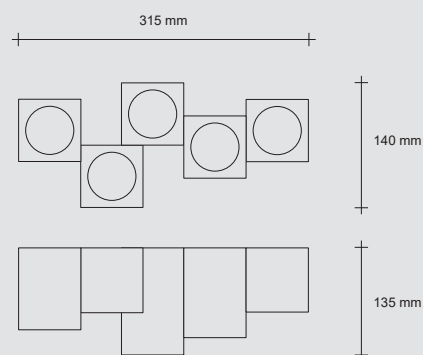

Homologaciones

Омологации

T290

- GU10
- 5x18W

www.sforzinilluminazione.com

Also available in customised form.

Subject to changes

FW Lighting