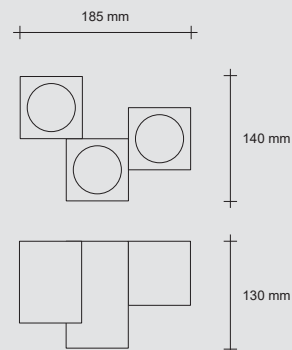

Homologaciones

Омологации

T289

- GU10
- 3x18W

- Lampada da soffitto in gesso a cinque luci
- Lampadine installabili: alogene, fluorescenti o led

- 5light plaster ceiling light
- Compatible with halogen, fluorescent or LED bulbs