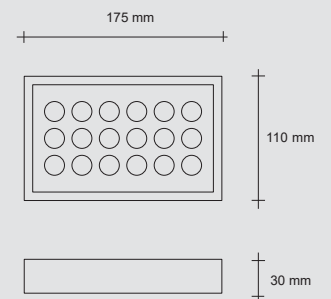

- 18 Led
- 7W
- 700 mA
- 3000° K
- 652 Lumen

- Ceiling recessed 8x2LED
- Recessed light for false ceilings
- Integrated LED that can be replaced or inspected for maintenance
- Integrated power supply unit
- Once the false ceiling has been plastered, the external part of the recessed fitting will become an integral part of the ceiling and can be painted.