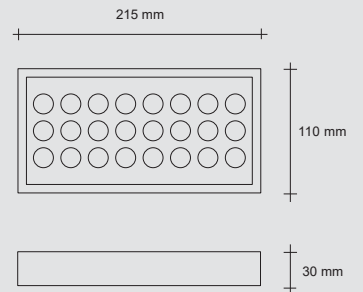

T282

- Modulo Led - LED module - LED Modul
- Módulo Led - Светодиодный модуль

- Alimentatore a bordo - Integrated power supply unit
- Netzteil mit eingeschlossen - Fuente de alimentación incorporada
- Встроенный блок питания

- 24 Led
- 10W
- 700 mA
- 3000° K
- 912 Lumen