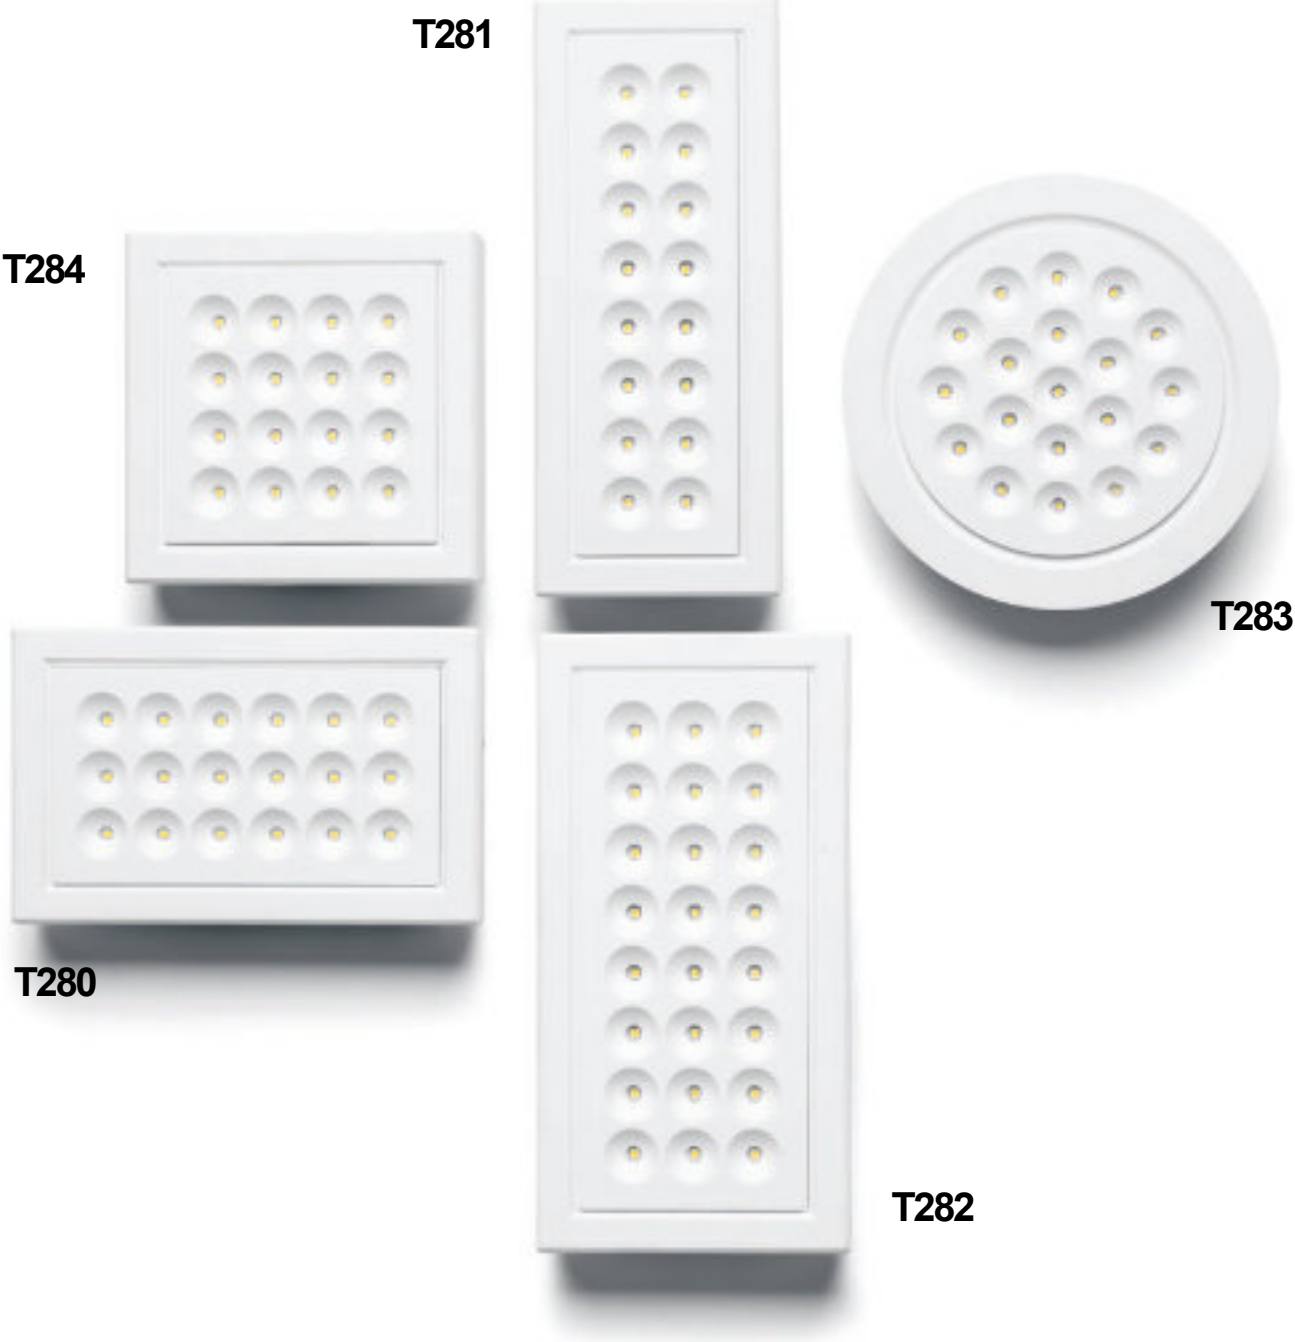

T284

T281

T283

T280

T282

LED source with readily accessible driver

Plaster moulding for concealed installation

- Ceiling recessed 4x4LED
- Recessedlight for false ceilings
- Integrated LED that can be replaced or inspected for maintenance
- Integrated power supply unit
- Once the false ceiling has been plastered, the external part of the recessed fitting will become an integral part of the ceiling and can be painted.

Registered design

**Type-approvals**

**T284**

- Modulo Led - LED module - LED Modul
- Módulo Led - Светодиодный модуль
- Alimentatore a bordo - Integrated power supply unit
- Netzteil mit eingeschlossen - Fuente de alimentación incorporada
- Встроенный блок питания
- 16 Led
- 7W
- 700mA
- 3000° K
- 652Lumen

- 18 Led
- 7W
- 700 mA
- 3000° K
- 652 Lumen

- Ceiling recessed 8x2LED
- Recessed light for false ceilings
- Integrated LED that can be replaced or inspected for maintenance
- Integrated power supply unit
- Once the false ceiling has been plastered, the external part of the recessed fitting will become an integral part of the ceiling and can be painted.

- 16 Led
- 7W
- 700mA
- 3000° K
- 652 Lumen

- Ceiling recessed 8x3LED
- Recessedlight for false ceilings
- Integrated LED that can be replaced or inspected for maintenance
- Integrated power supply unit
- Once the false ceiling has been plastered, the external part of the recessed fitting will become an integral part of the ceiling and can be painted.