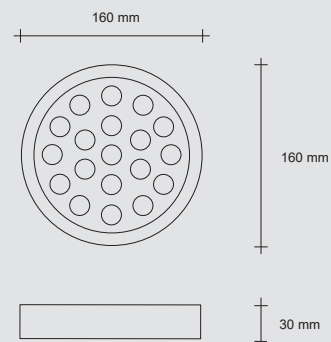

T283

- Modulo Led - LED module - LED Modul
- Módulo Led - Светодиодный модуль
- Alimentatore a bordo - Integrated power supply unit
- Netzteil mit eingeschlossen - Fuente de alimentación incorporada
- Встроенный блок питания
- 19 Led
- 6W
- 700 mA
- 3000° K
- 540 Lumen