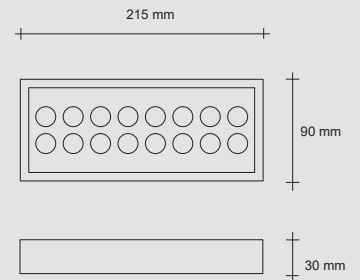

Type-approvals

T281

- Modulo Led - LED module - LED Modul
- Módulo Led - Светодиодный модуль

- Alimentatore a bordo - Integrated power supply unit
- Netzteil mit eingeschlossen - Fuente de alimentación incorporada
- Встроенный блок питания

- 16 Led
- 7W
- 700mA
- 3000° K
- 652 Lumen