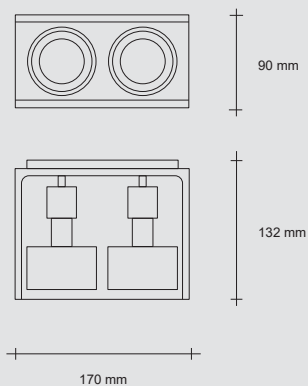

- GU10
- 2x18W

- Lampada a soffitto in gesso a tre luci con sorgente luminosa orientabile
- Lampadine installabili: alogene, fluorescenti o led

- 3 light plaster ceiling light with directional light source
- Compatible with halogen, fluorescent or LED bulbs