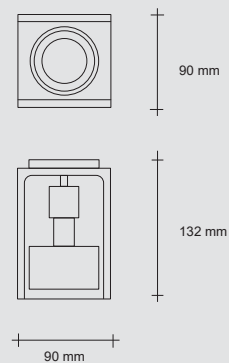

- GU10
- 1x18W

- Lampada a soffitto in gesso a due luci con sorgente luminosa orientabile
- Lampadine installabili: alogene, fluorescenti o led

- 2 light plaster ceiling light with directional light source
- Compatible with halogen, fluorescent or LED bulbs