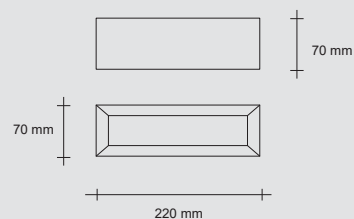

## Омологации

CE V

T208

\_1x40W  
\_G9

- Lampada da parete gesso  
biemissione.  
- Lampadine installabili alogene,  
fluorescente o led con attacco G9.

- Plaster, dual emission wall light.  
- Takes a halogen, fluorescent or  
LED light bulb with G9 connection.