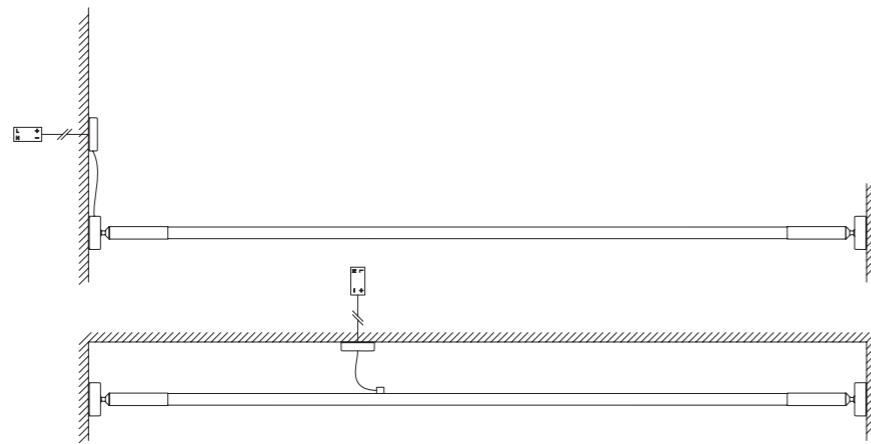

Wall-wall mounting

Installazione parete/parete / Wand/Wand Installation / Instalación pared/pared / Установка от стены до стены

Remote driver options

Opzioni con driver remoto
Optionen mit entfernt liegendem Driver
Opciones con driver remoto
Вариант с удаленным устройством управления