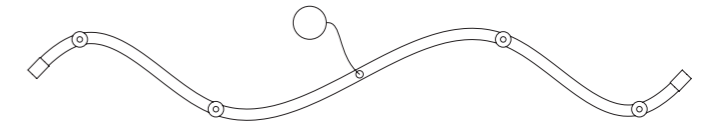

Remote driver options

Opzioni con driver remoto
Optionen mit entfernt liegendem Driver
Opciones con driver remoto
Вариант с удаленным устройством управления