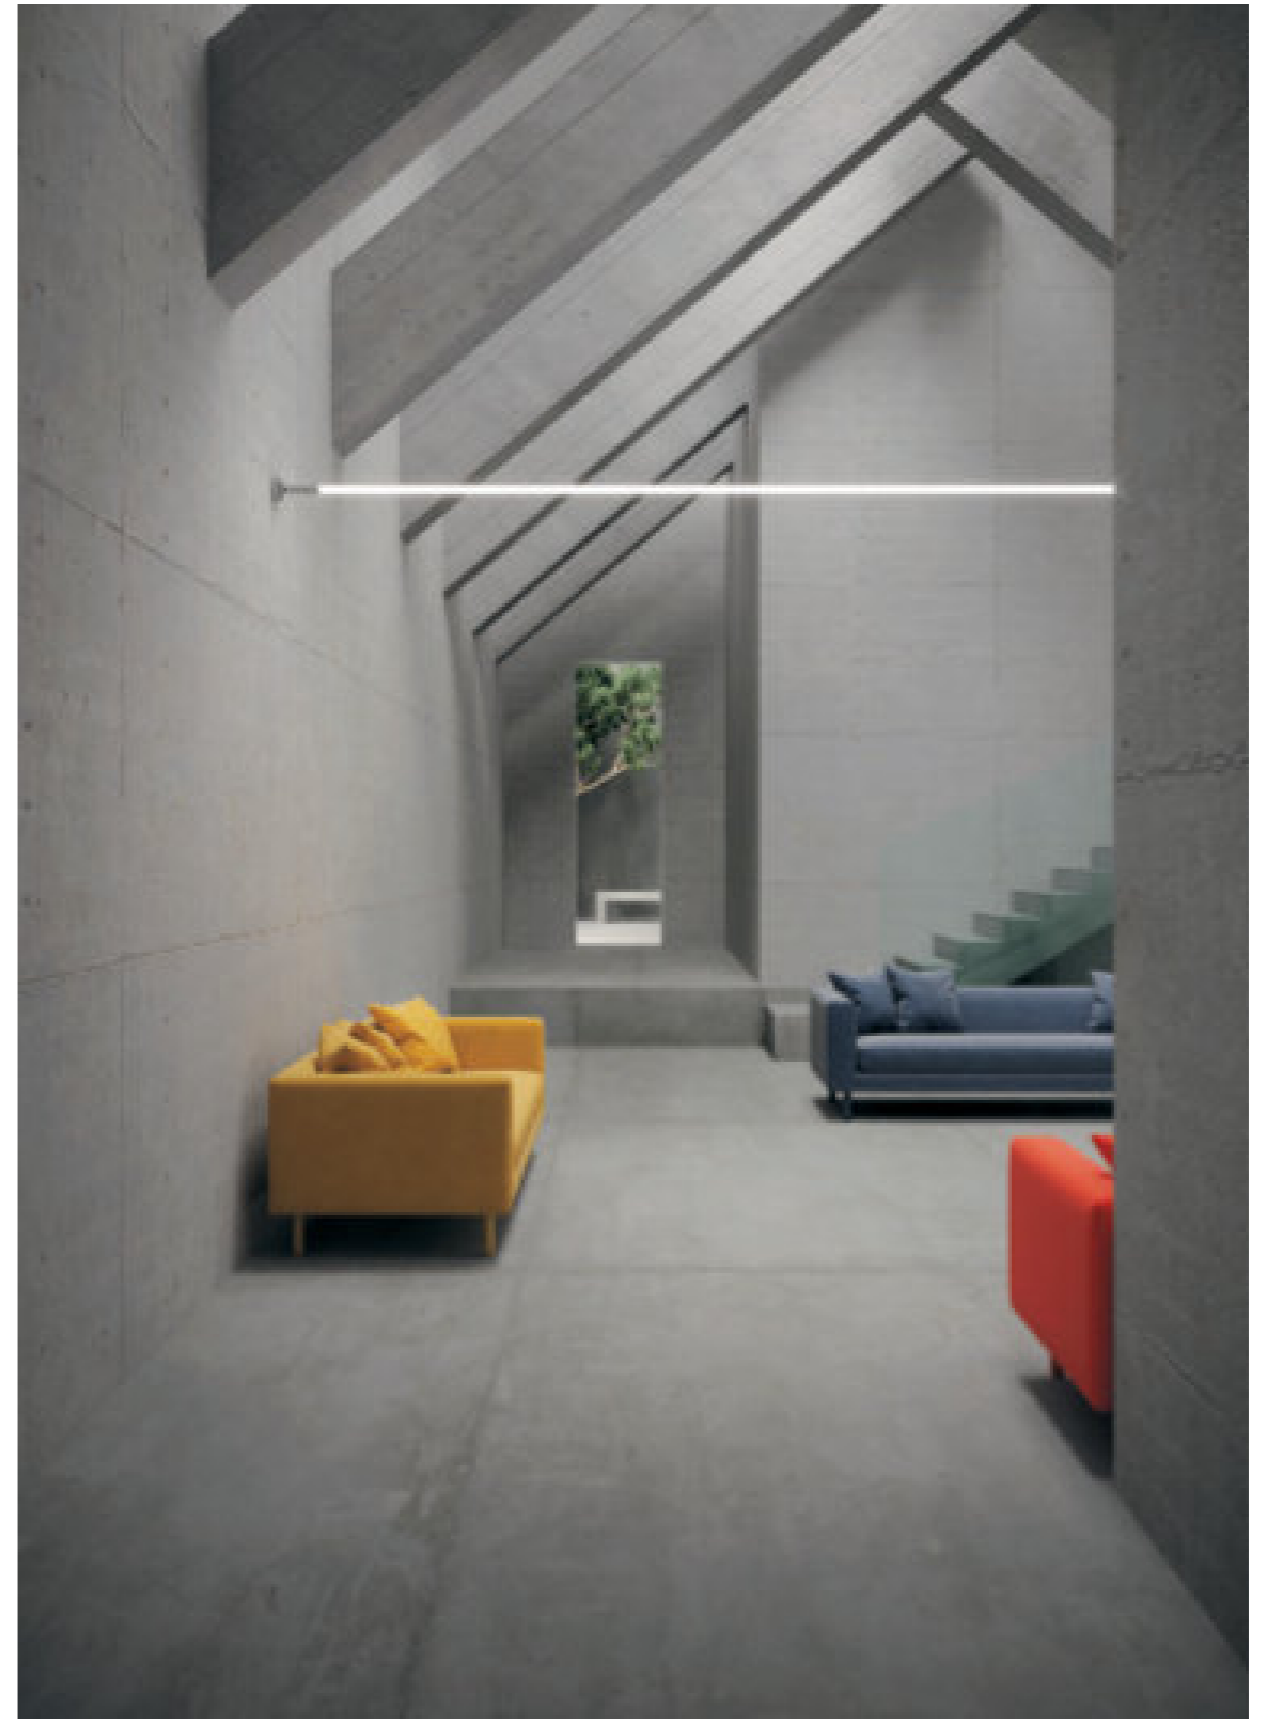

LINEA

design _blank design studio + Gerardo Mari

REGISTERED TRADEMARK, MODELLO REGISTRATO
GESCH. ZT. ES. MUSTER, MODELO REGISTRADO
ЗАРЕГИСТРИРОВАННАЯ МОДЕЛЬ

LINEA COLLECTION

Linea is a system made of flexible LED linear lighting elements. Made with a harmonic steel core, Linea can be stretched between two walls, not necessarily parallel, thanks to the tensile joints at the ends of the system. It can also be ceiling-mounted and turned into free geometric shapes thanks to the brackets that manage the core of the lamp. A silicone cover allows a consistent diffusion of the light generated by two opposing LED strips with a combined power up to 1,900 lumens/meter.

WINNER