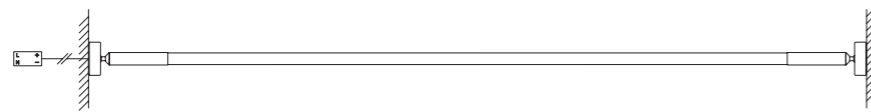

Wall-wall mounting

Installazione parete/parete / Wand/Wand Installation / Instalación pared/pared / Установка от стены до стены

Remote driver options

Opzioni con driver remoto
Optionen mit entfernt liegendem Driver
Opciones con driver remoto
Вариант с удаленным устройством управления