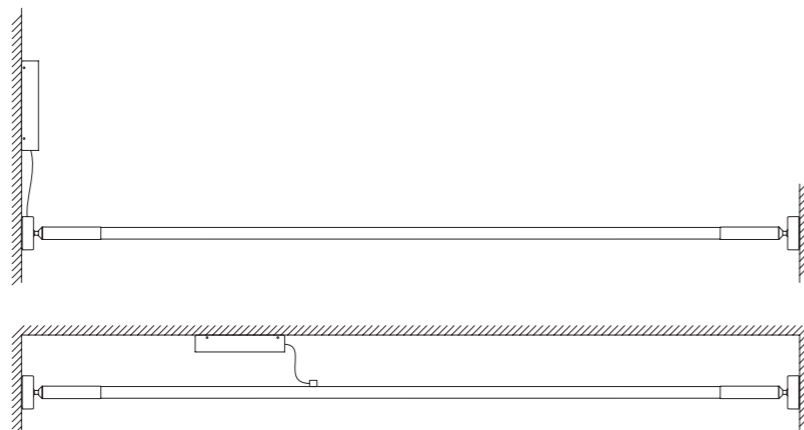

On-board driver options

Opzioni con driver a bordo
Optionen mit an der Einheit befindlichem Driver
Opciones con driver a bordo
Вариант со встроенным устройством управления